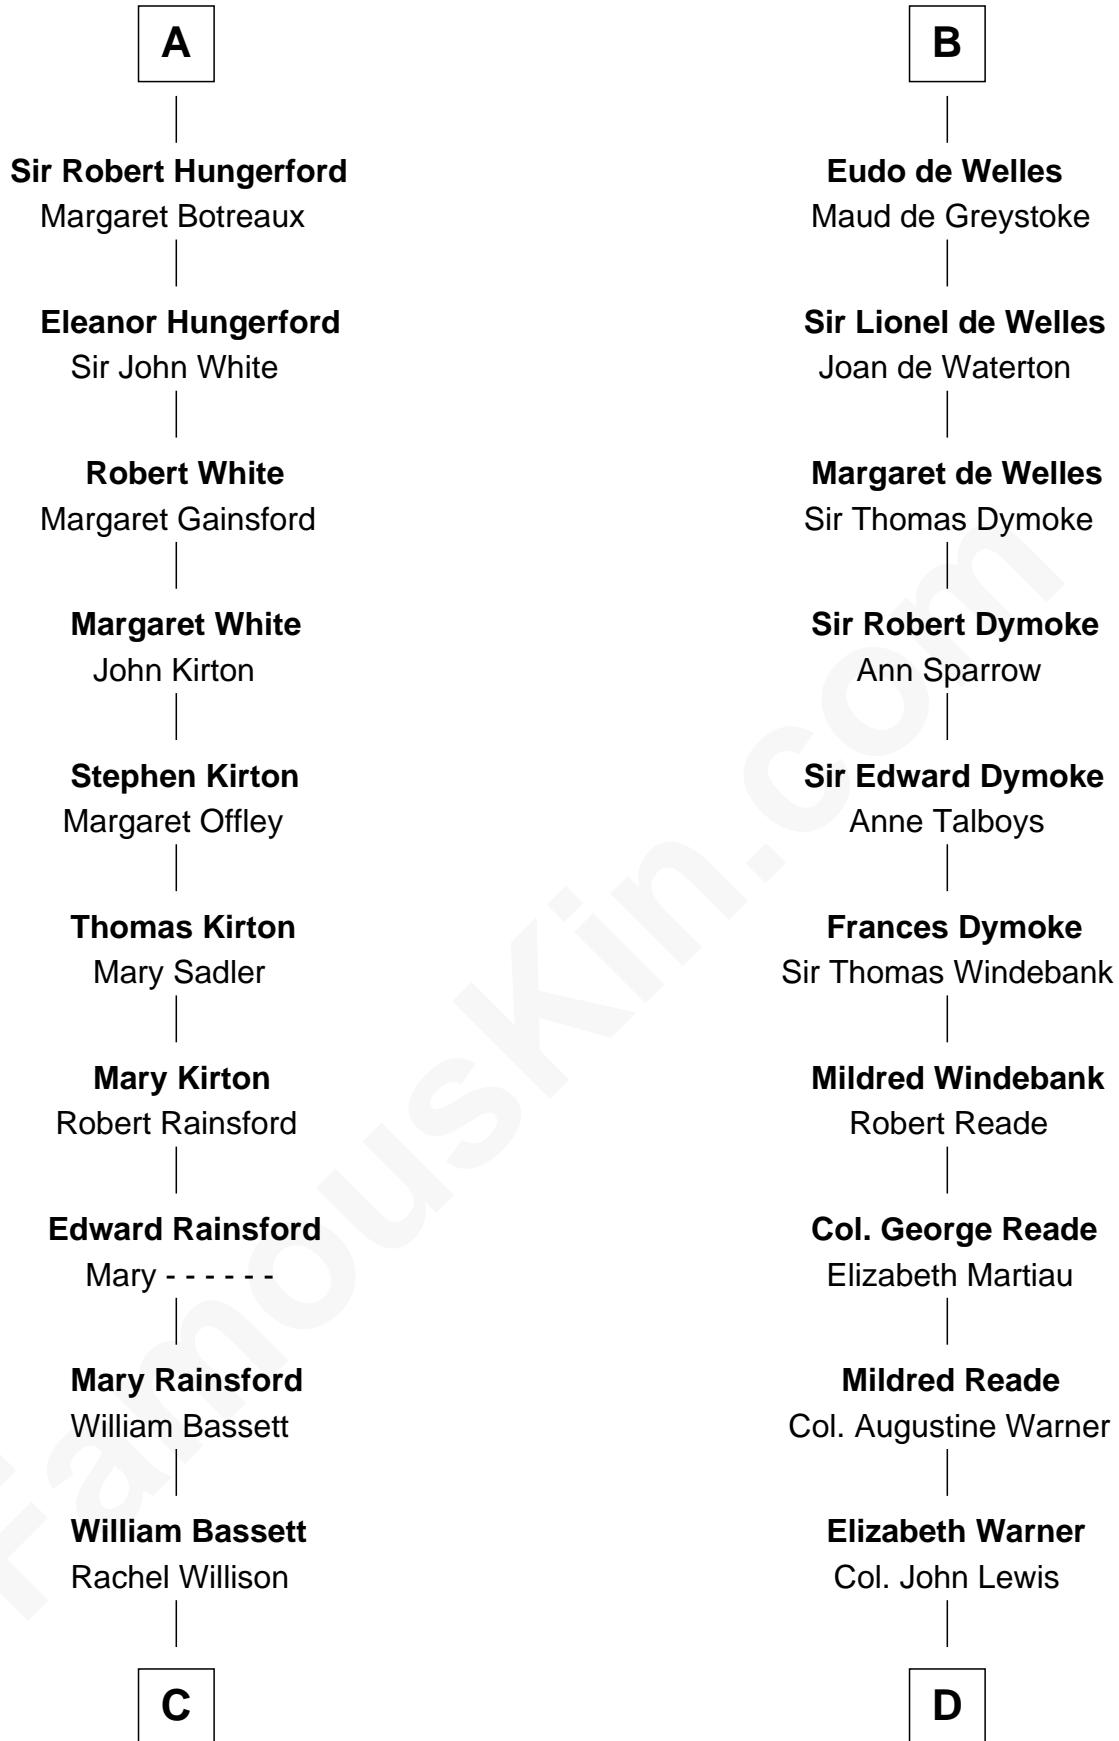

### Sir Charles Tupper

6th Prime Minister of Canada

19th cousin 2 times removed of

**Meriwether Lewis**

Lewis and Clark Expedition

**Henry II, King of England**

Eleanor of Aquitaine

**John, King of England**

Margaret Courtenay

**Katherine Peverell**

Sir Walter Hungerford

**A**

**John, King of England**

Isabelle of Angoulême

**Henry III, King of England**

Eleanor of Provence

**Edmund Plantagenet**

Blanche of Artois

**Henry Plantagenet**

Maud de Chaworth

**Joan of Lancaster**

John de Mowbray

**John de Mowbray**

Elizabeth de Segrave

**Eleanor de Mowbray**

John de Welles

**B**

**C**

**William Bassett**

Abigail Bourne

**Mary Bassett**

Eliakim Tupper