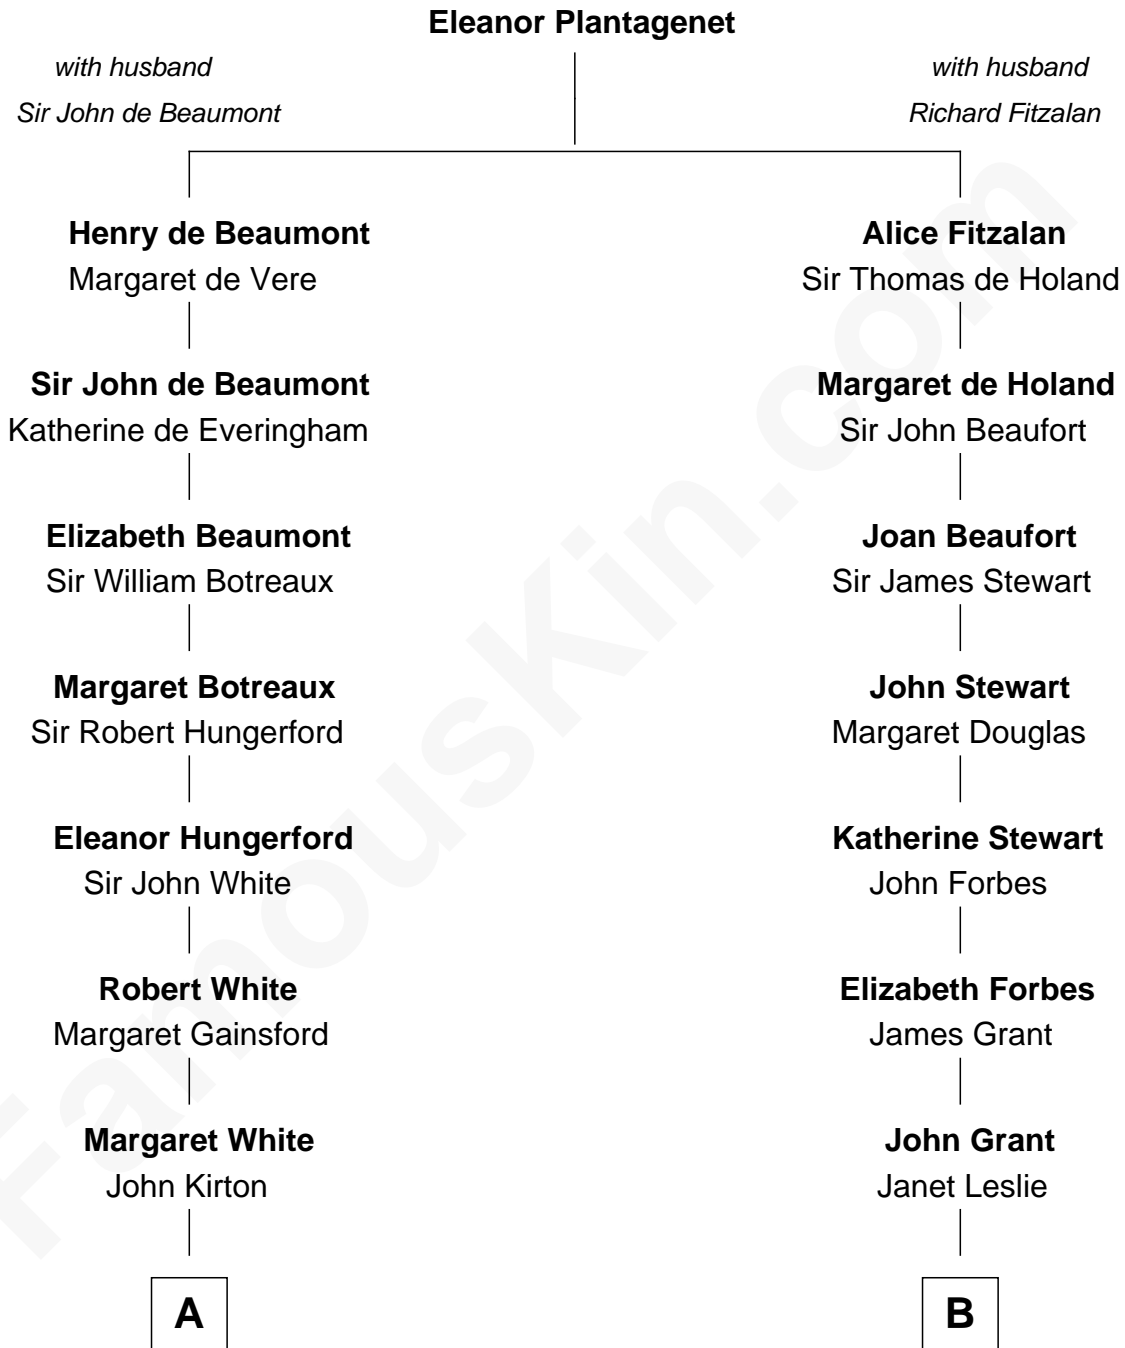

FamousKin.com Relationship Chart of

Sir Charles Tupper

6th Prime Minister of Canada

16th cousin 1 time removed of

Lytton Strachey

Author and Co-Founder of Bloomsbury Group

A

Stephen Kirton
Margaret Offley

Thomas Kirton
Mary Sadler

Mary Kirton
Robert Rainsford

Edward Rainsford
Mary - - - - -

Mary Rainsford
William Bassett

William Bassett
Rachel Willison

William Bassett
Abigail Bourne

Mary Bassett
Eliakim Tupper