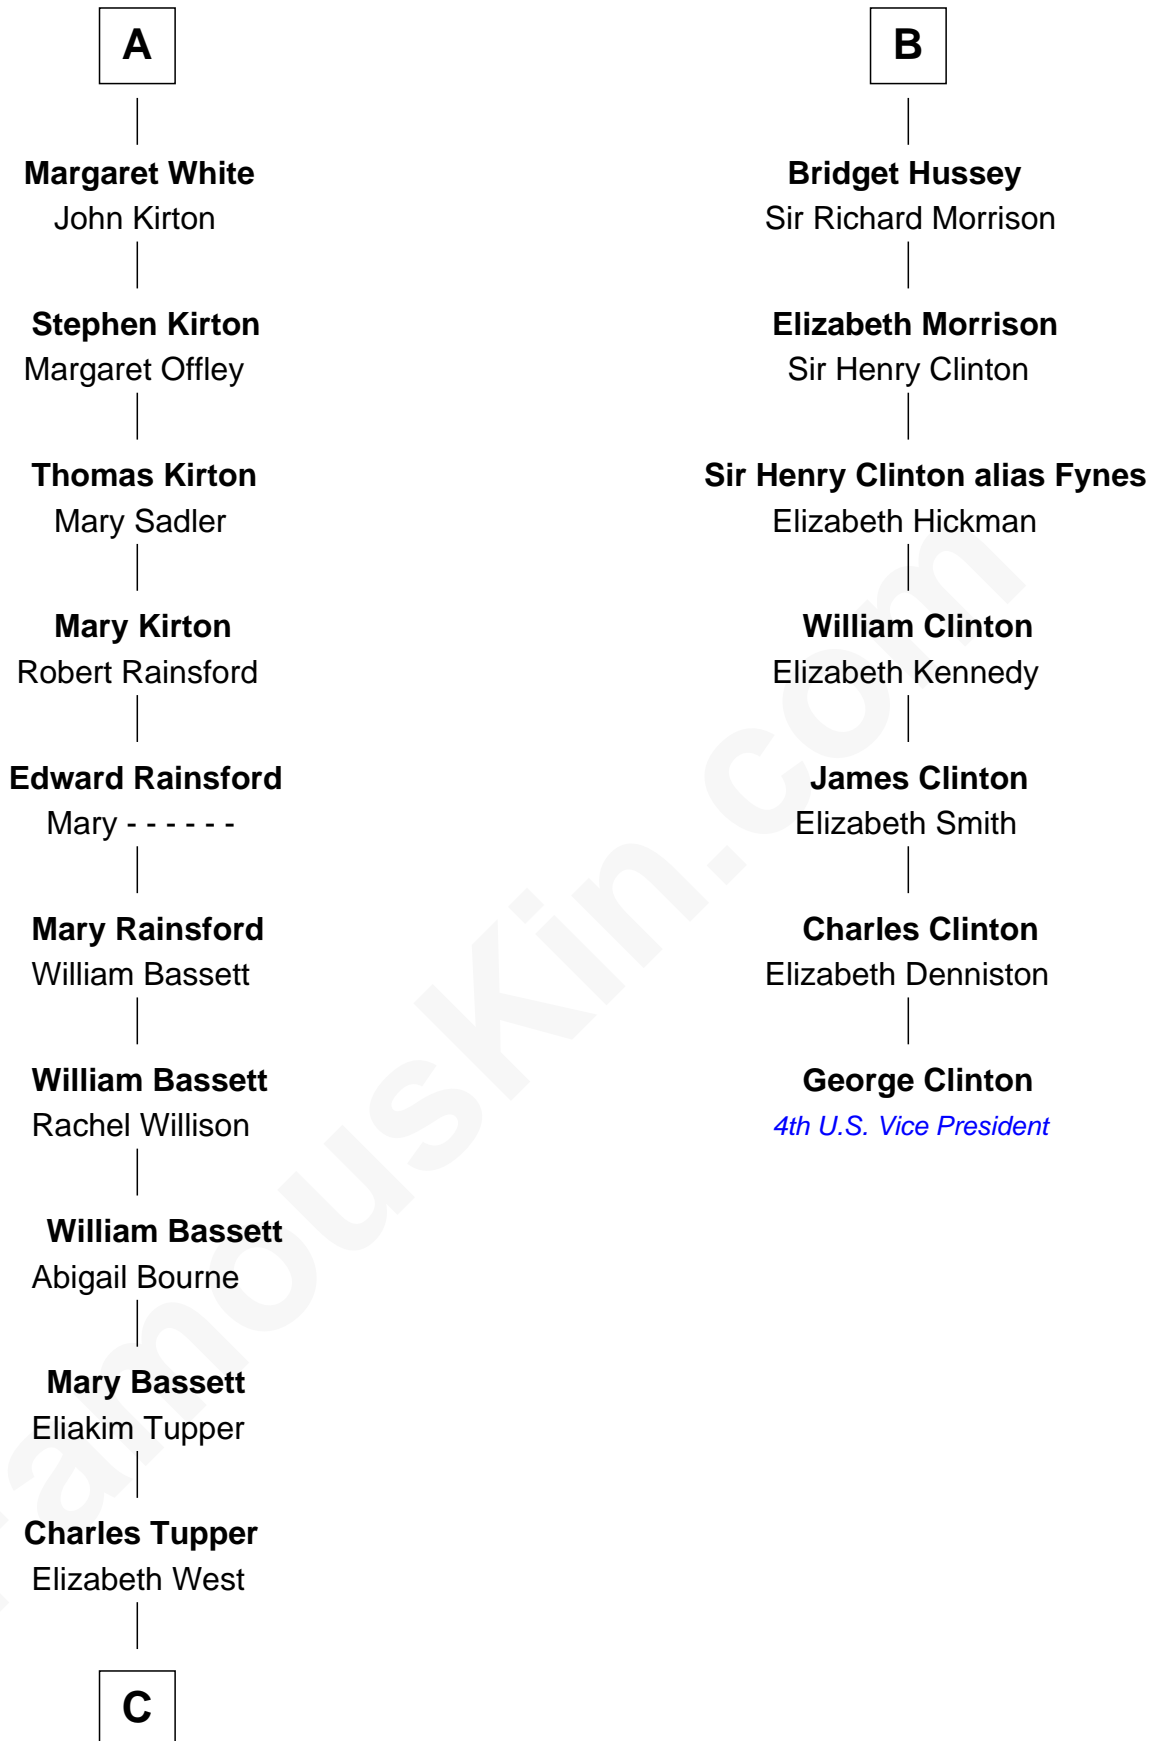

# FamousKin.com Relationship Chart of

**Sir Charles Tupper**

*6th Prime Minister of Canada*

13th cousin 5 times removed of

**George Clinton**

*4th U.S. Vice President*

**Henry Plantagenet**

Maud de Chaworth

**C**

—  
**Rev. Charles Tupper**

Miriam Lockhart

—  
**Sir Charles Tupper**

*6th Prime Minister of Canada*

FamousKin.com