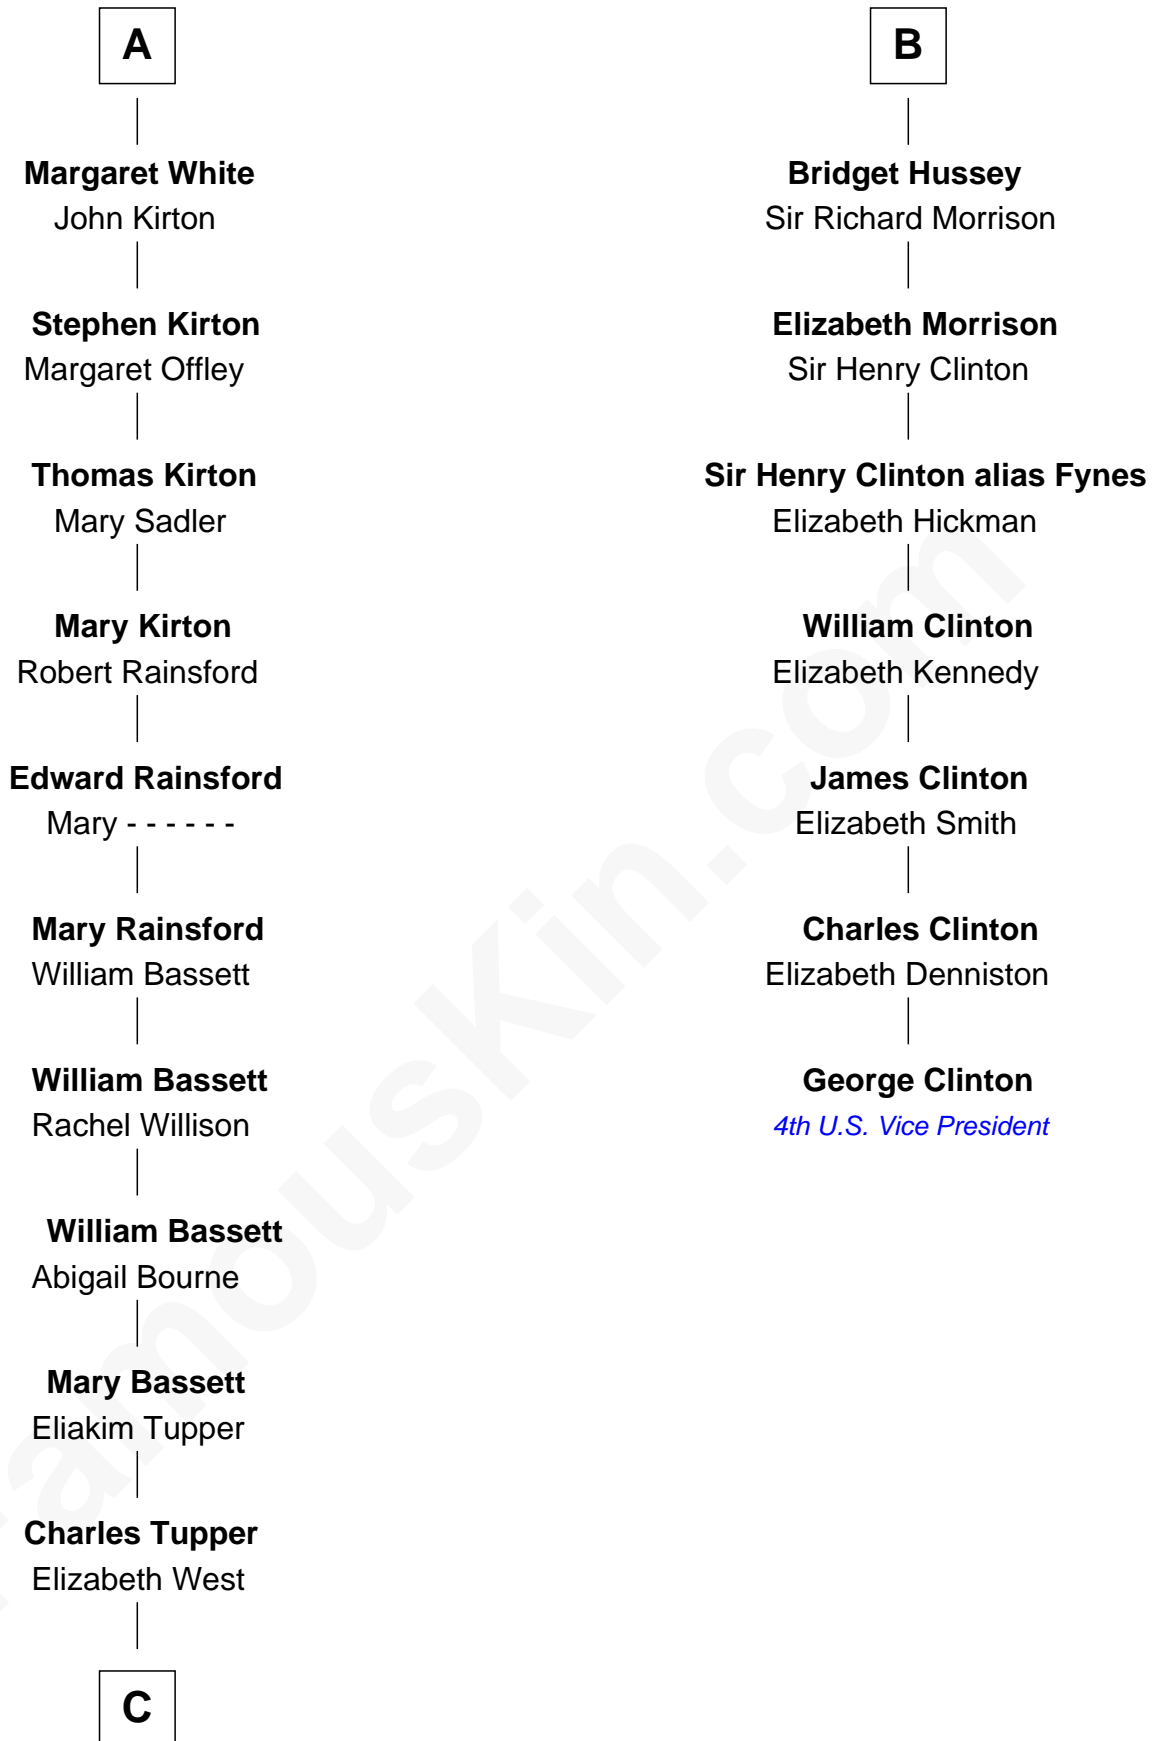

FamousKin.com Relationship Chart of

Sir Charles Tupper

6th Prime Minister of Canada

13th cousin 5 times removed of

George Clinton

4th U.S. Vice President

Bartholomew de Badlesmere

Margaret de Clare

C

—
Rev. Charles Tupper

Miriam Lockhart

—
Sir Charles Tupper

6th Prime Minister of Canada

FamousKin.com