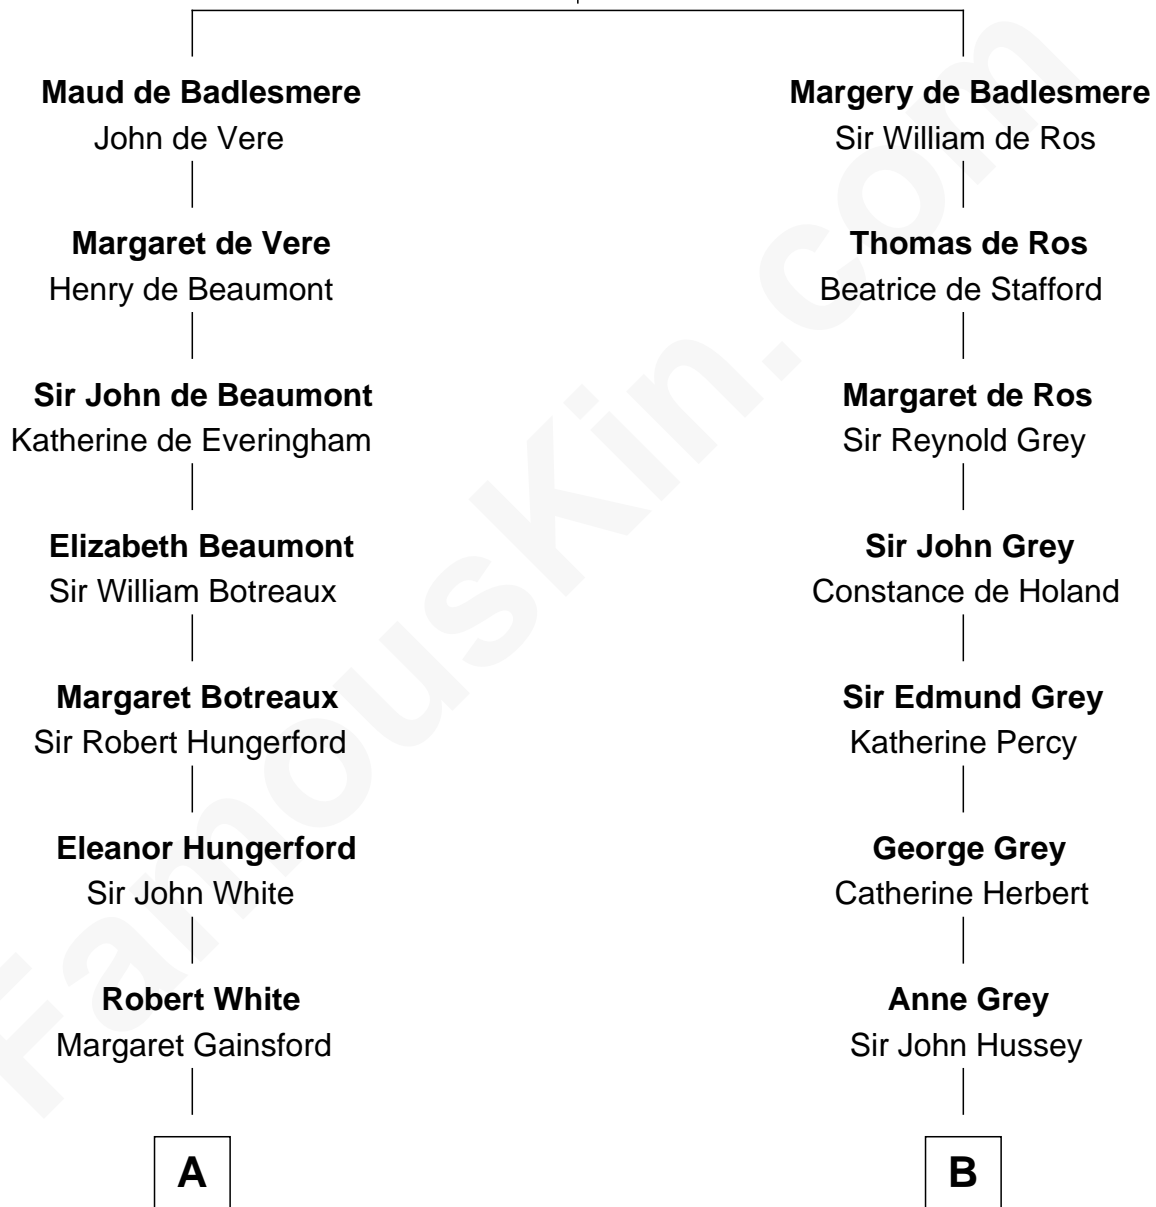

FamousKin.com Relationship Chart of

Sir Charles Tupper

6th Prime Minister of Canada

13th cousin 5 times removed of

George Clinton

4th U.S. Vice President

Bartholomew de Badlesmere

Margaret de Clare

C

—
Rev. Charles Tupper

Miriam Lockhart

—
Sir Charles Tupper

6th Prime Minister of Canada

FamousKin.com