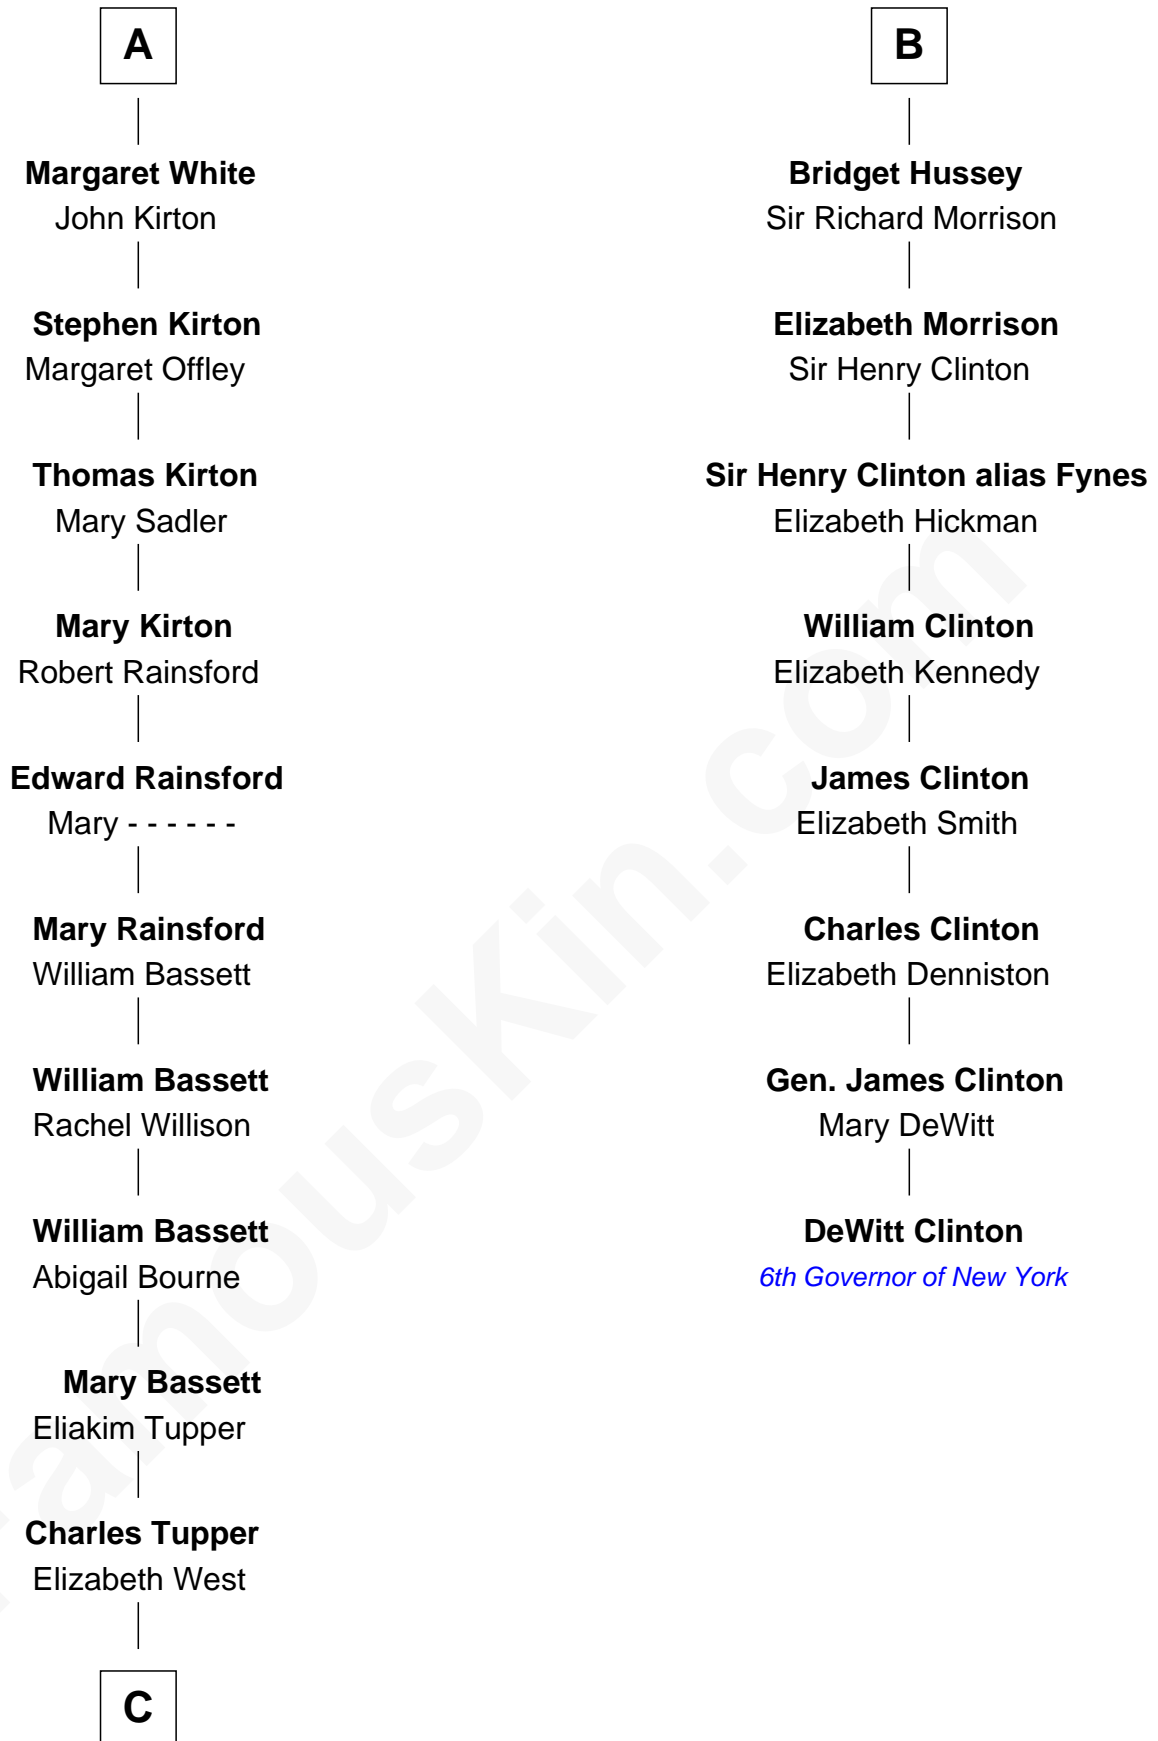

# FamousKin.com Relationship Chart of

**Sir Charles Tupper**

*6th Prime Minister of Canada*

14th cousin 4 times removed of

**DeWitt Clinton**

*6th Governor of New York*

**Bartholomew de Badlesmere**

Margaret de Clare

**C**

—  
**Rev. Charles Tupper**

Miriam Lockhart

—  
**Sir Charles Tupper**

*6th Prime Minister of Canada*

FamousKin.com