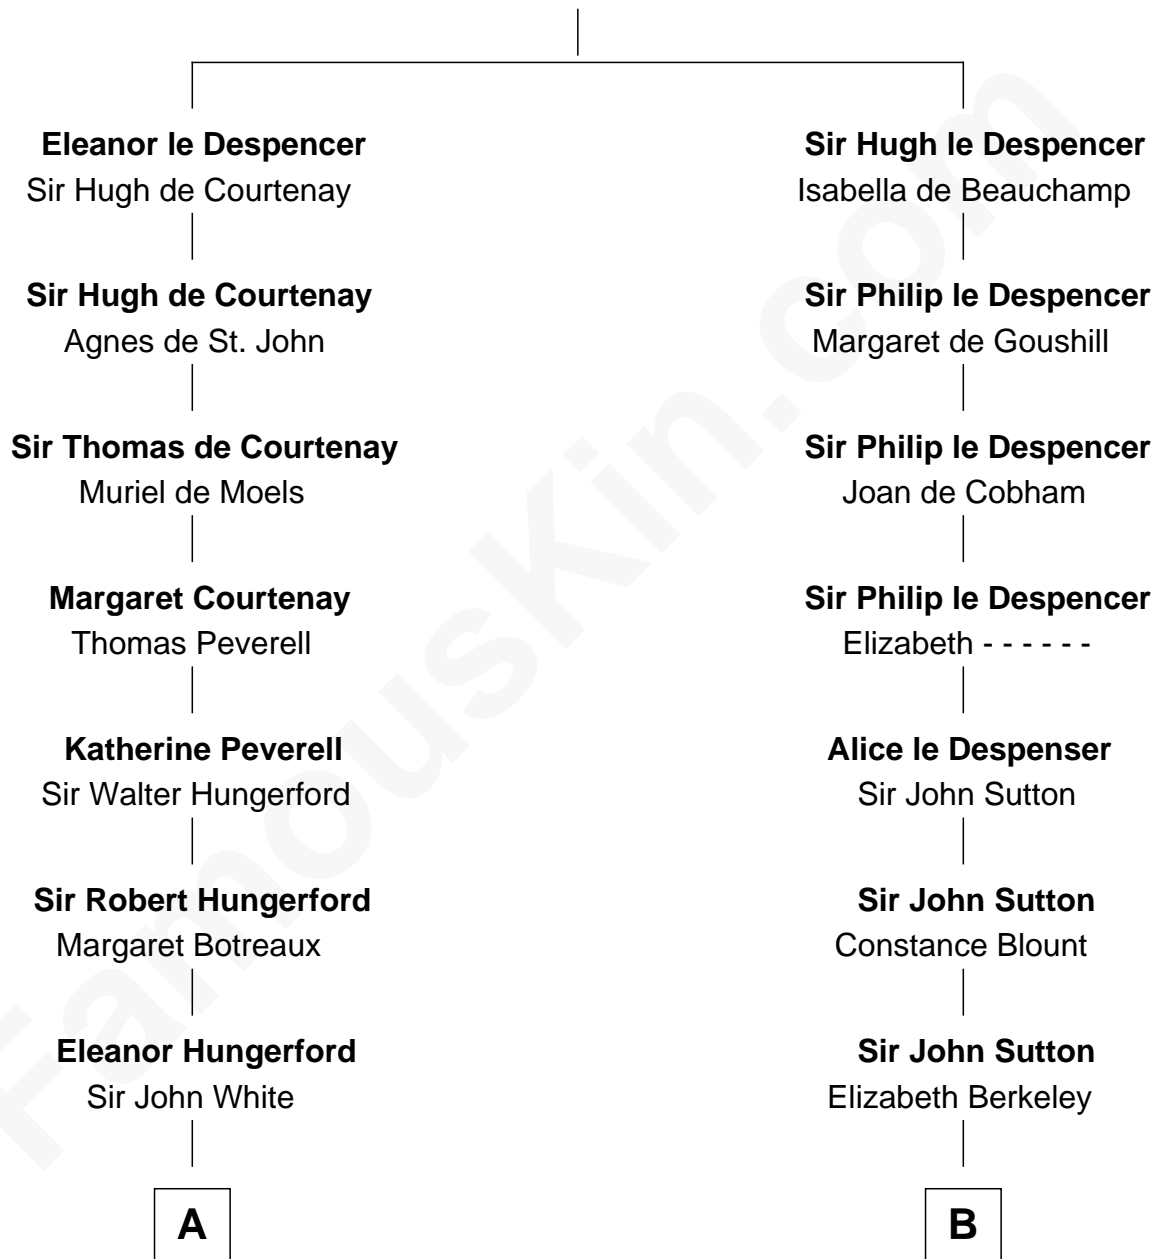

# FamousKin.com Relationship Chart of

**Sir Charles Tupper**

*6th Prime Minister of Canada*

17th cousin 2 times removed of

**DeWitt Clinton**

*6th Governor of New York*

**Sir Hugh le Despencer**

Aveline Basset

**C**

—  
**Charles Tupper**  
Elizabeth West

—  
**Rev. Charles Tupper**  
Miriam Lockhart

—  
**Sir Charles Tupper**  
*6th Prime Minister of Canada*

FamousKin.com