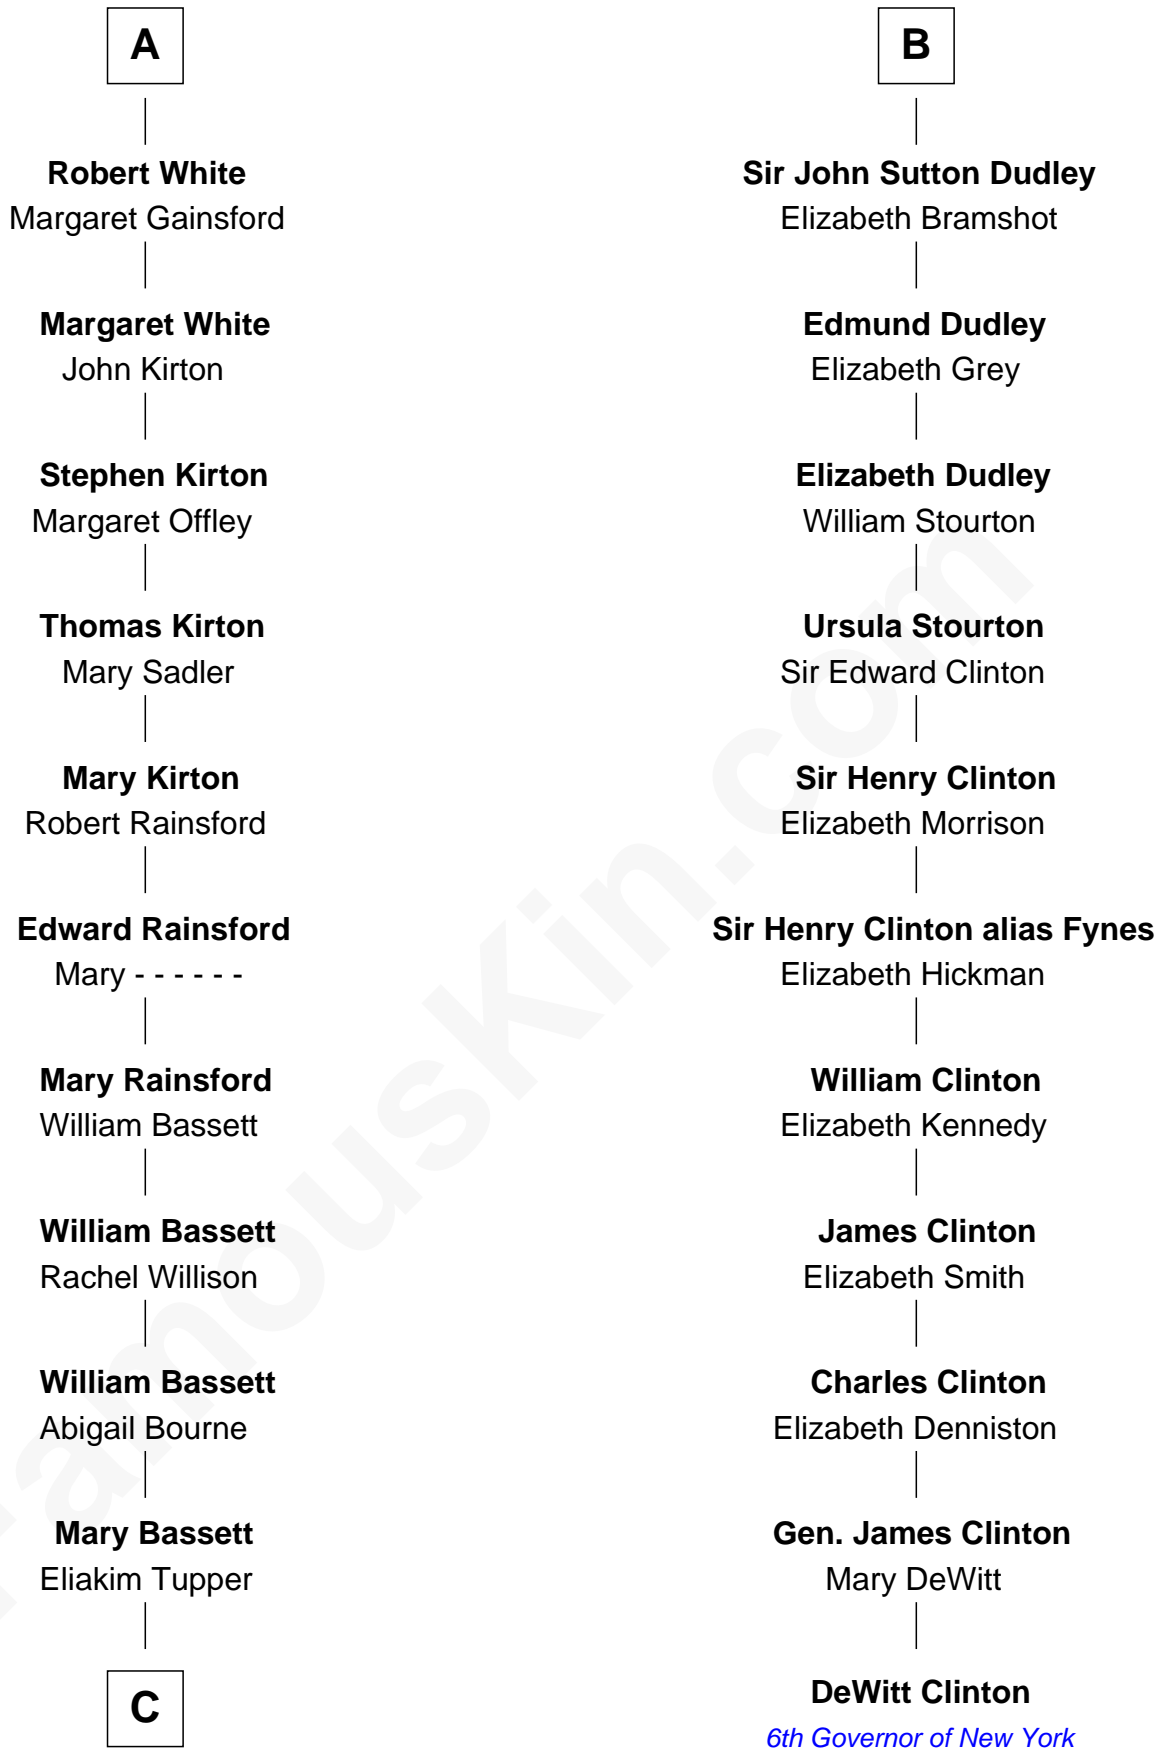

# FamousKin.com Relationship Chart of

**Sir Charles Tupper**

*6th Prime Minister of Canada*

17th cousin 2 times removed of

**DeWitt Clinton**

*6th Governor of New York*

**Sir Hugh le Despencer**

Aveline Basset

**C**

—  
**Charles Tupper**  
Elizabeth West

—  
**Rev. Charles Tupper**  
Miriam Lockhart

—  
**Sir Charles Tupper**  
*6th Prime Minister of Canada*

FamousKin.com