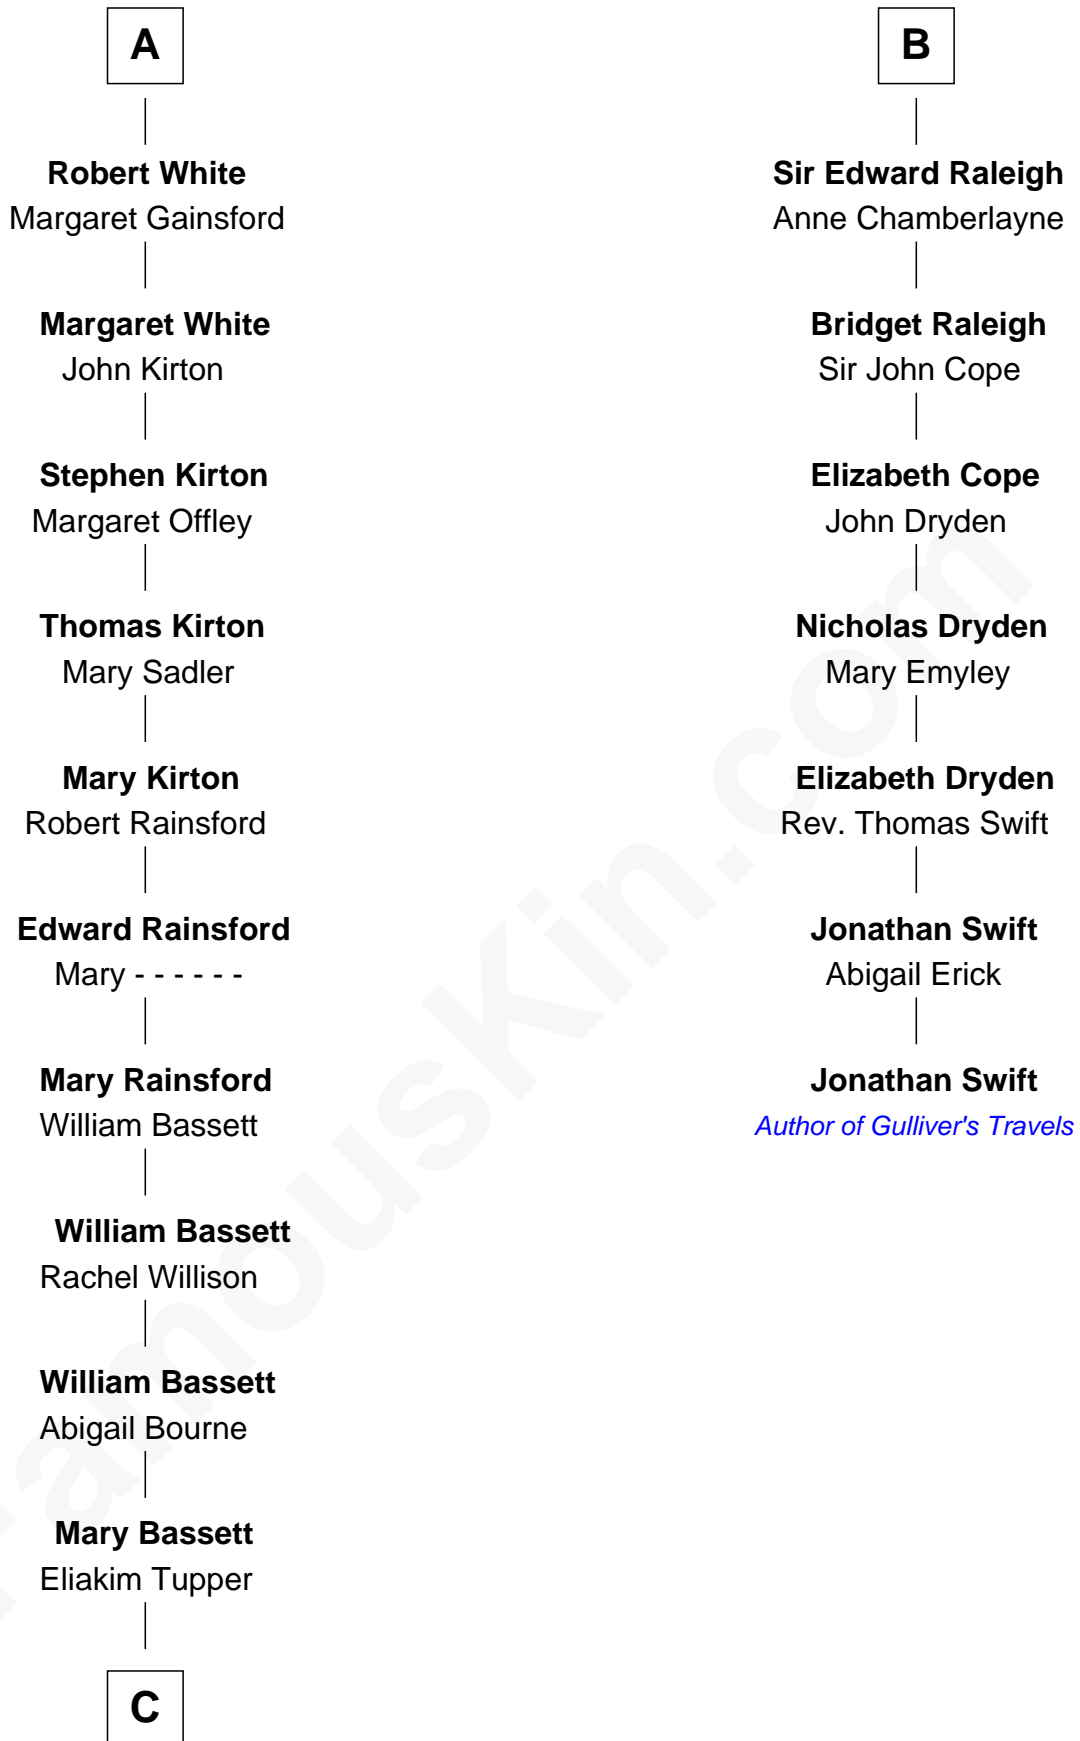

# FamousKin.com Relationship Chart of

**Sir Charles Tupper**

*6th Prime Minister of Canada*

13th cousin 6 times removed of

**Jonathan Swift**

*Author of Gulliver's Travels*

**C**

—  
**Charles Tupper**  
Elizabeth West

—  
**Rev. Charles Tupper**  
Miriam Lockhart

—  
**Sir Charles Tupper**  
*6th Prime Minister of Canada*

FamousKin.com