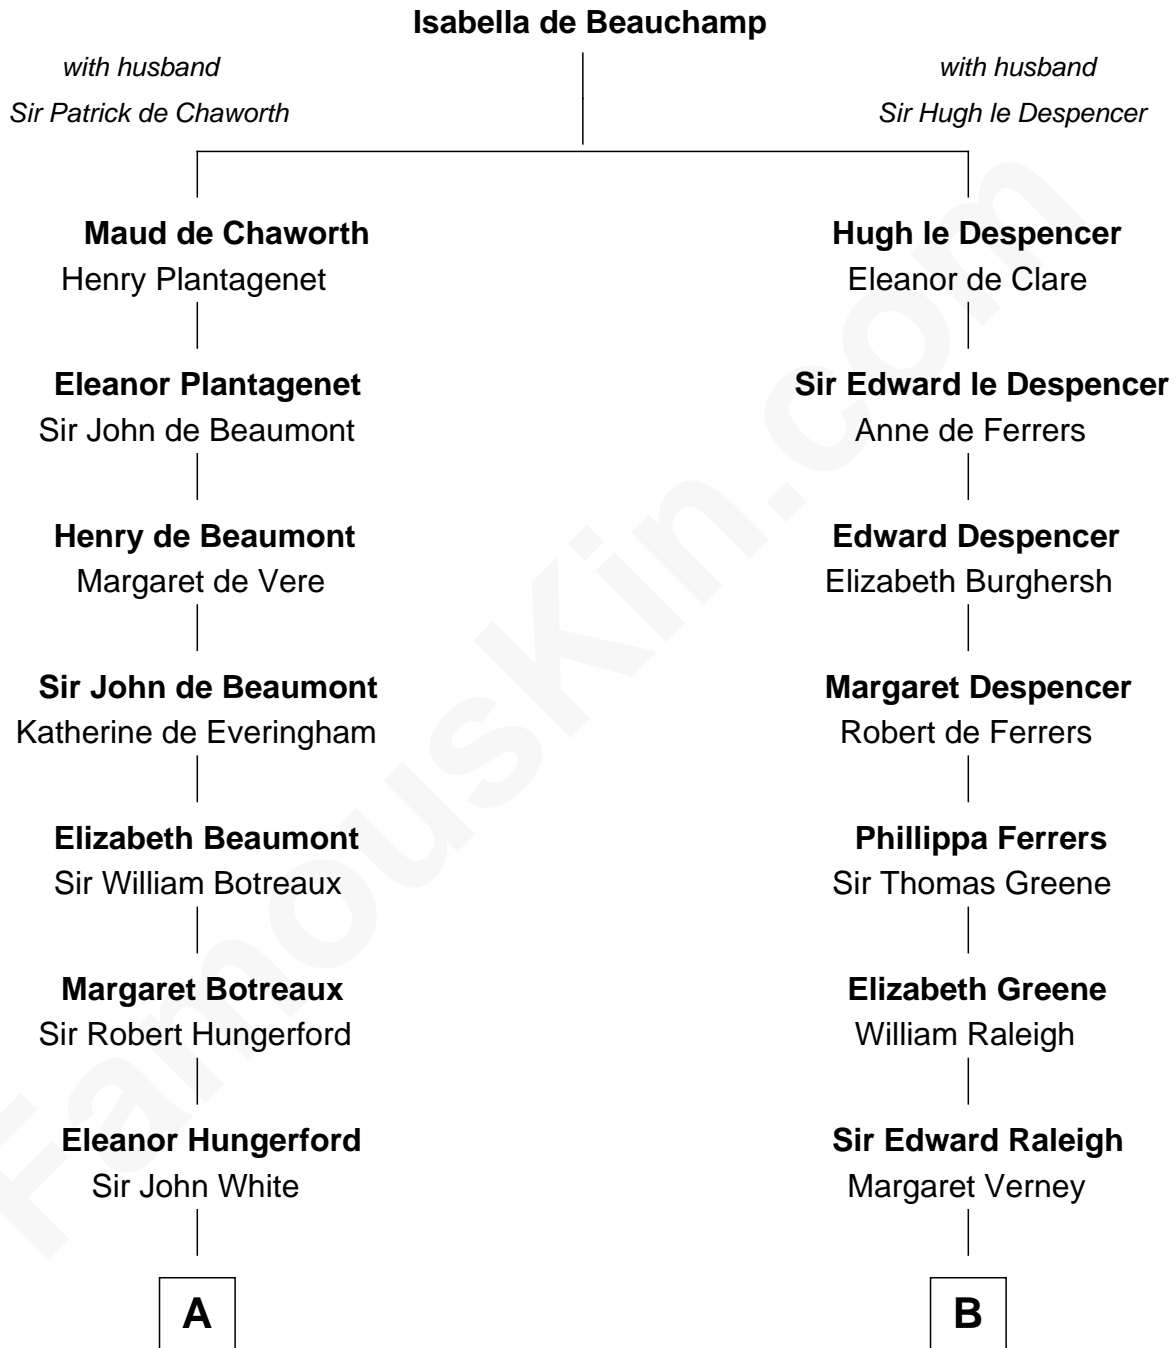

# FamousKin.com Relationship Chart of

**Sir Charles Tupper**

*6th Prime Minister of Canada*

13th cousin 6 times removed of

**Jonathan Swift**

*Author of Gulliver's Travels*

**C**

—  
**Charles Tupper**  
Elizabeth West

—  
**Rev. Charles Tupper**  
Miriam Lockhart

—  
**Sir Charles Tupper**  
*6th Prime Minister of Canada*

FamousKin.com