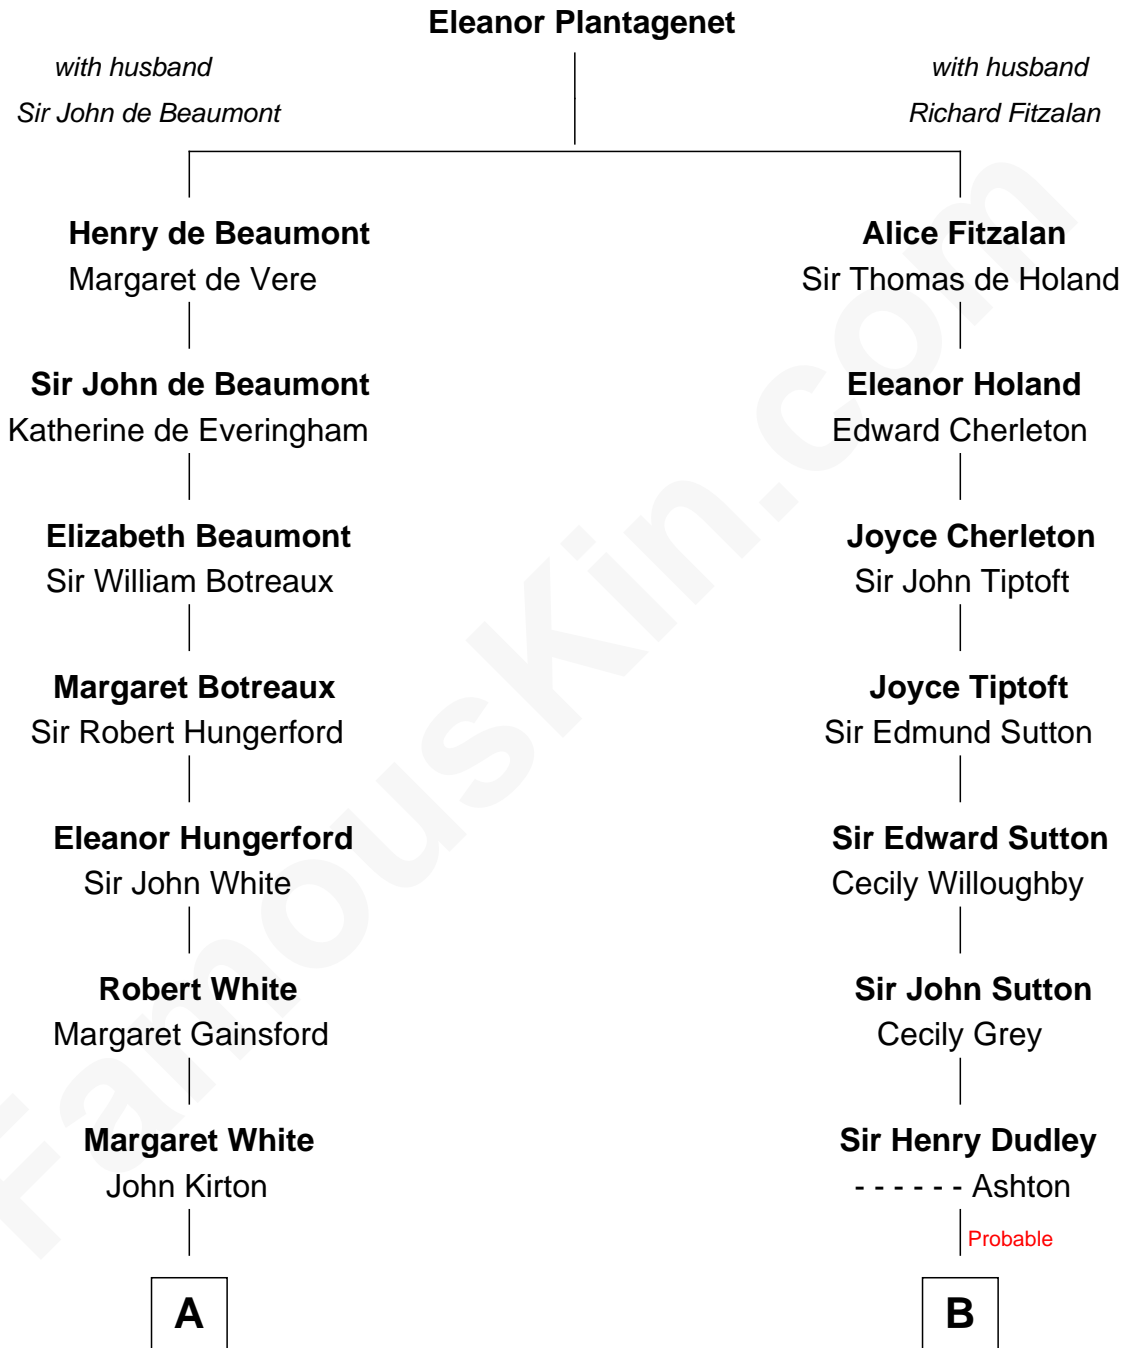

FamousKin.com Relationship Chart of

Sir Charles Tupper

6th Prime Minister of Canada

17th cousin 2 times removed of

Alan Ladd

Movie Actor

C

Oscar F. Ladd