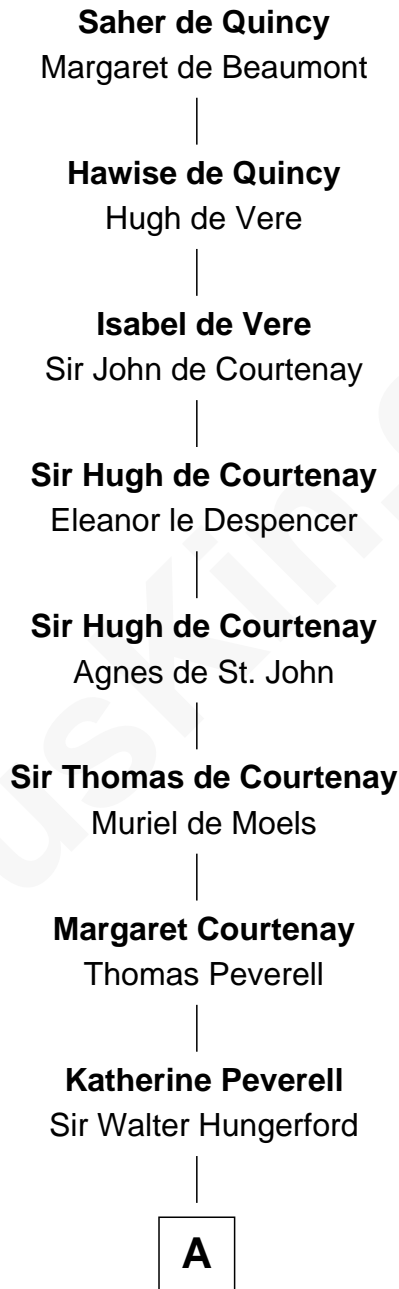

# FamousKin.com Relationship Chart of

**Sir Charles Tupper**

*6th Prime Minister of Canada*

**20th Great-grandson of**

**Saher de Quincy**

*Magna Carta Surety*

**A**

**Sir Robert Hungerford**

Margaret Botreaux

**Eleanor Hungerford**

Sir John White

**Robert White**

Margaret Gainsford

**Margaret White**

John Kirton

**Stephen Kirton**

Margaret Offley

**Thomas Kirton**

Mary Sadler

**Mary Kirton**

Robert Rainsford

**Edward Rainsford**

Mary - - - - -

**Mary Rainsford**

William Bassett

**William Bassett**

Rachel Willison

**B**

**B**

—  
**William Bassett**

Abigail Bourne

—  
**Mary Bassett**