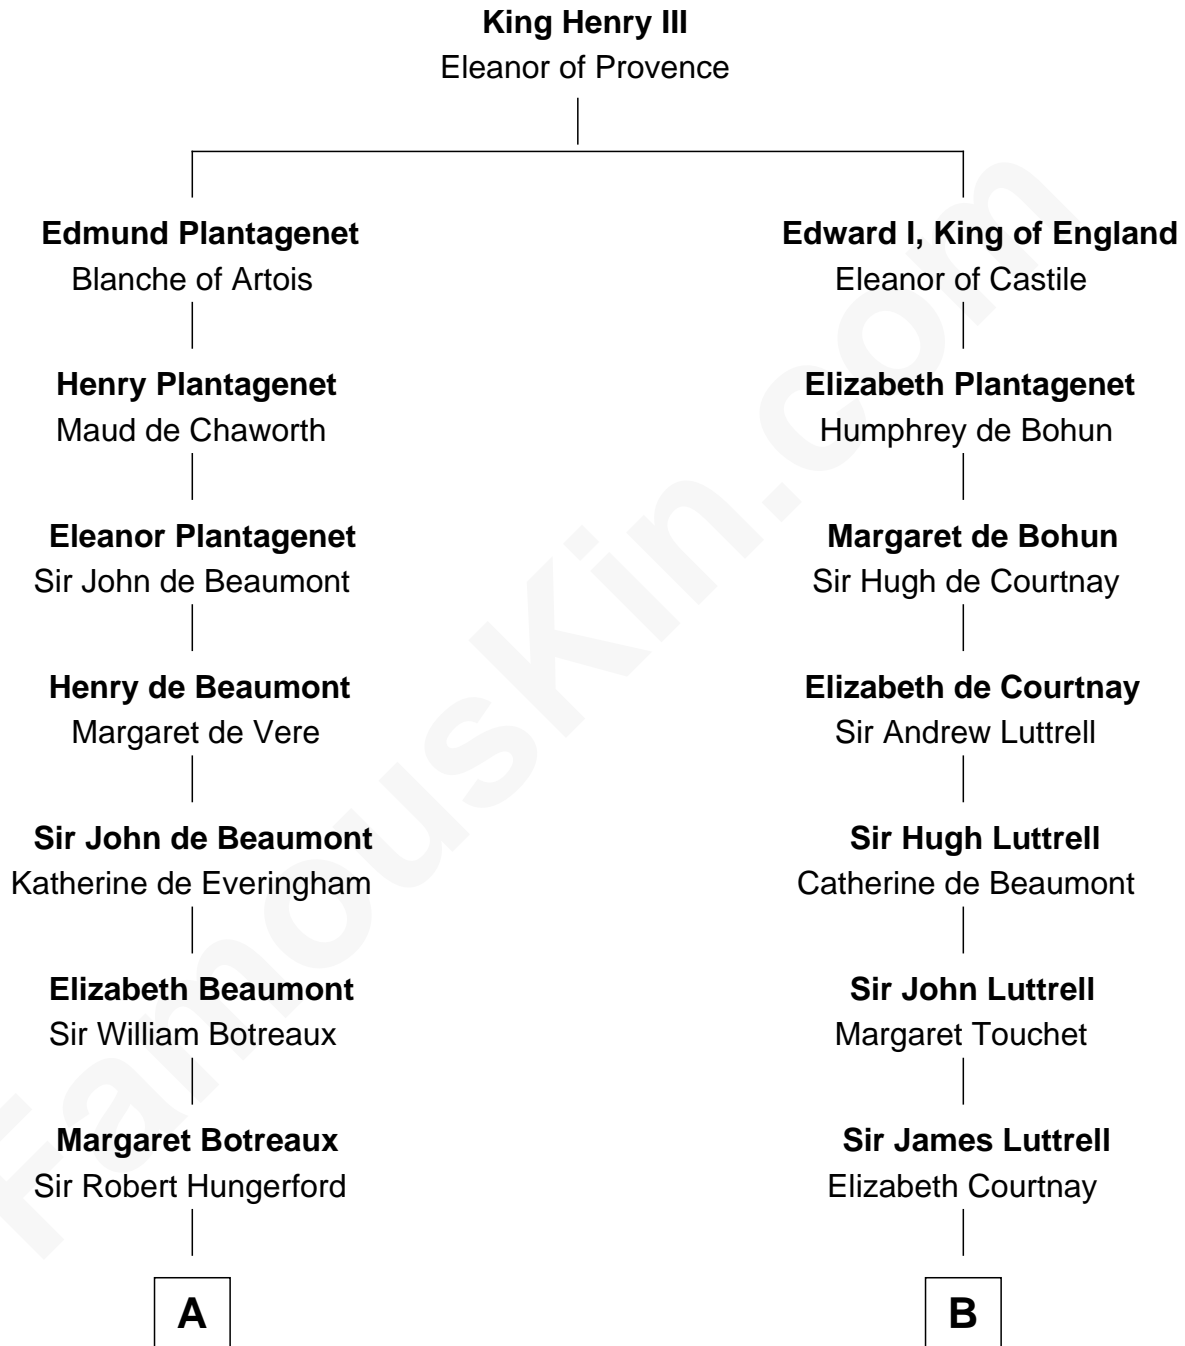

# FamousKin.com Relationship Chart of

**Sir Charles Tupper**

*6th Prime Minister of Canada*

18th cousin 2 times removed of

**Herman Melville**

*Author of Moby Dick*

**C**

**Mary Bassett**  
Eliakim Tupper

**Charles Tupper**  
Elizabeth West

**Rev. Charles Tupper**  
Miriam Lockhart

**Sir Charles Tupper**  
*6th Prime Minister of Canada*

**D**

**Allan Melville**  
Maria Gansevoort

**Herman Melville**  
*Author of Moby Dick*