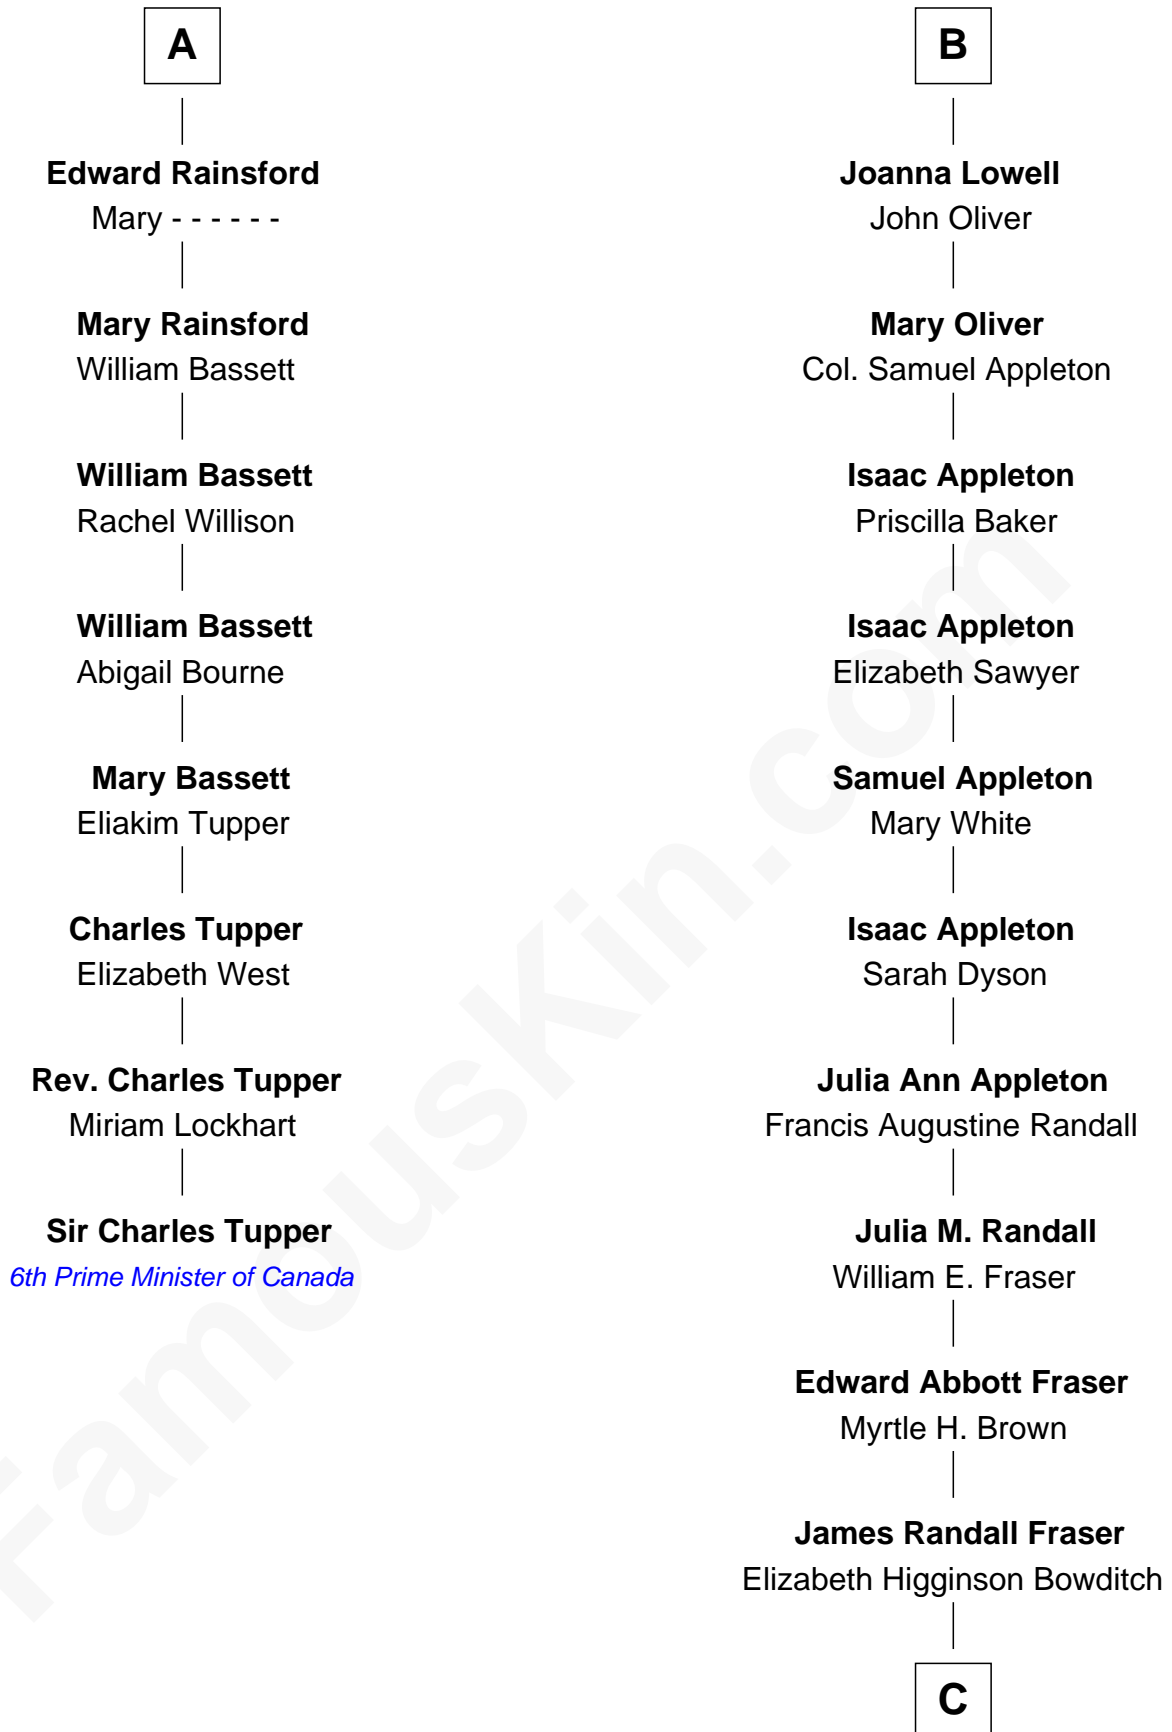

# FamousKin.com Relationship Chart of

**Sir Charles Tupper**

*6th Prime Minister of Canada*

14th cousin 4 times removed of

**James Spader**

*TV and Movie Actor*

**Sir Walter Hungerford**

Katherine Peverell

**Sir Robert Hungerford**

Margaret Botreaux

**Eleanor Hungerford**

Sir John White

**Robert White**

Margaret Gainsford

**Margaret White**

John Kirton

**Stephen Kirton**

Margaret Offley

**Thomas Kirton**

Mary Sadler

**Mary Kirton**

Robert Rainsford

**A**

**Elizabeth Hungerford**

Edmund Percival

**Christian Percival**

Richard Lowle

**Percival Lowell**

Rebecca - - - - -

**B**

**C**

**Jean Fraser**