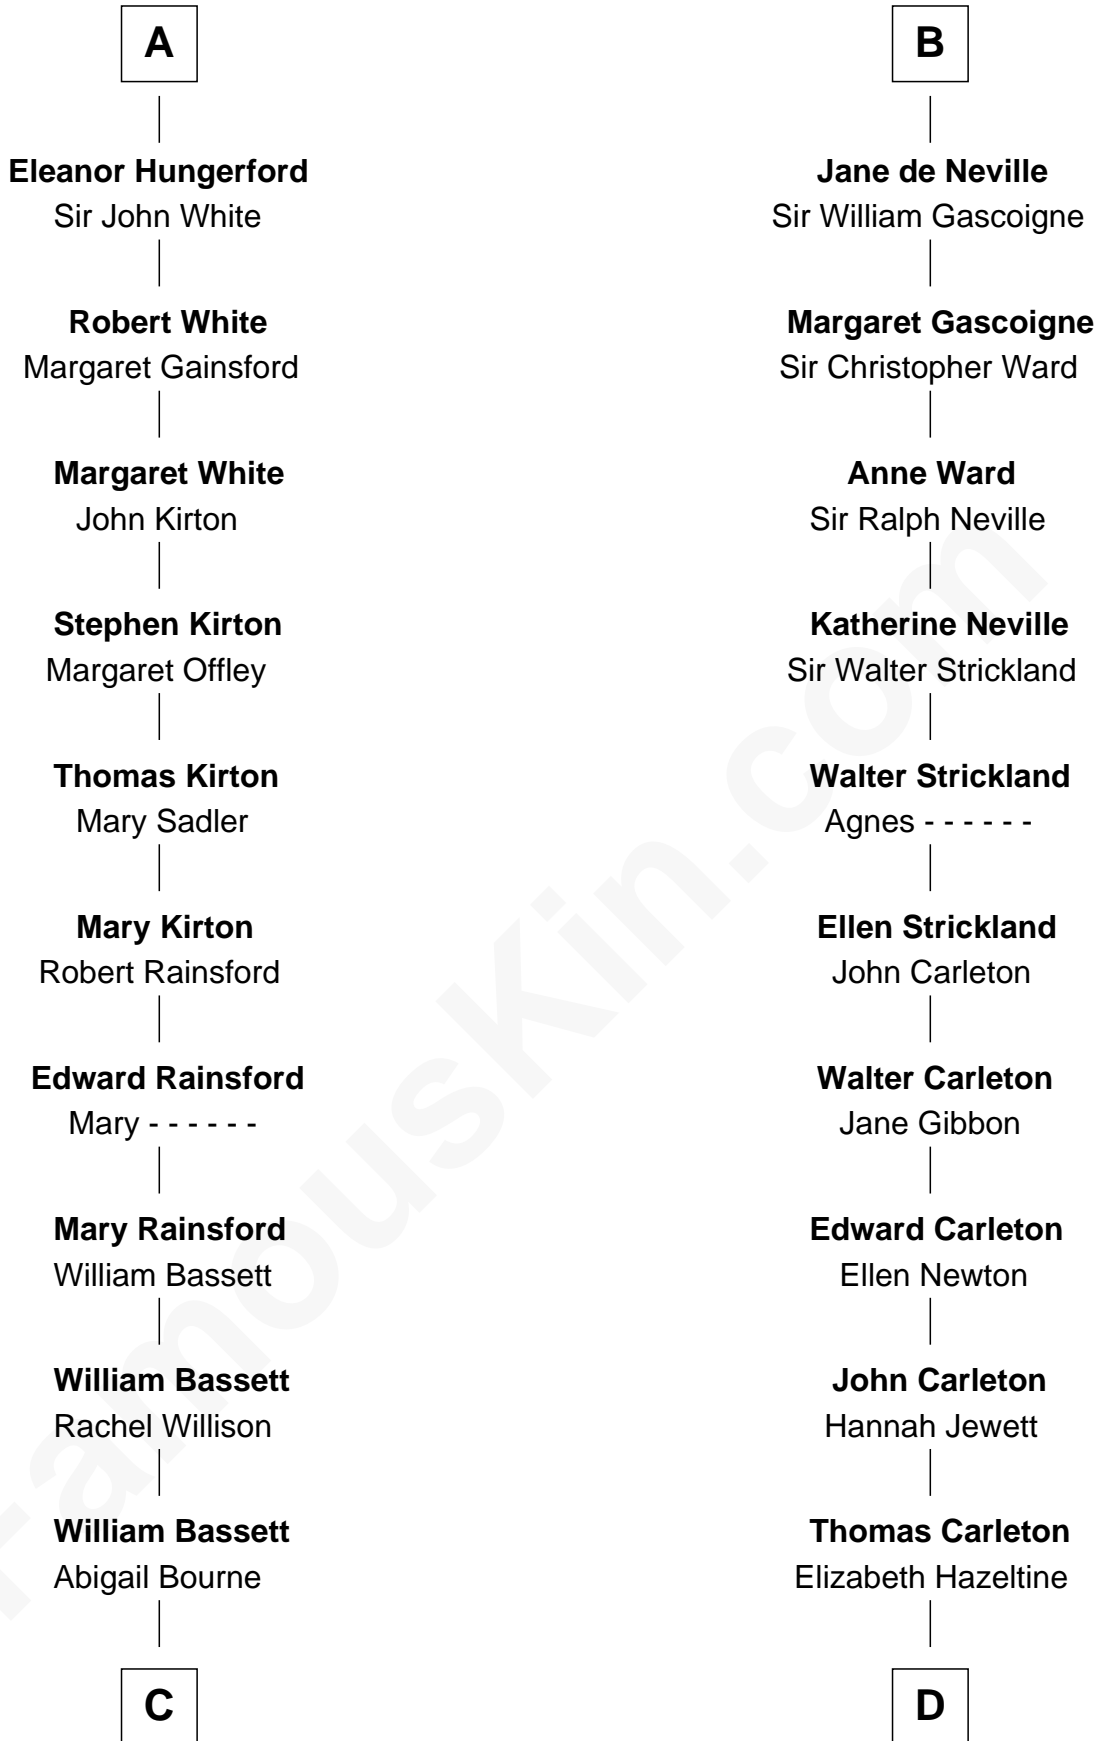

FamousKin.com

Relationship Chart of

Sir Charles Tupper

6th Prime Minister of Canada

20th cousin 1 time removed of

Charles A. Pillsbury

Co-Founder of C.A. Pillsbury Co.

C

Mary Bassett
Eliakim Tupper

Charles Tupper
Elizabeth West

Rev. Charles Tupper
Miriam Lockhart

Sir Charles Tupper
6th Prime Minister of Canada

D

John Carleton
Hannah Platts

Moses Carleton
Margaret Sprake

Henry Carleton
Polly Greeley