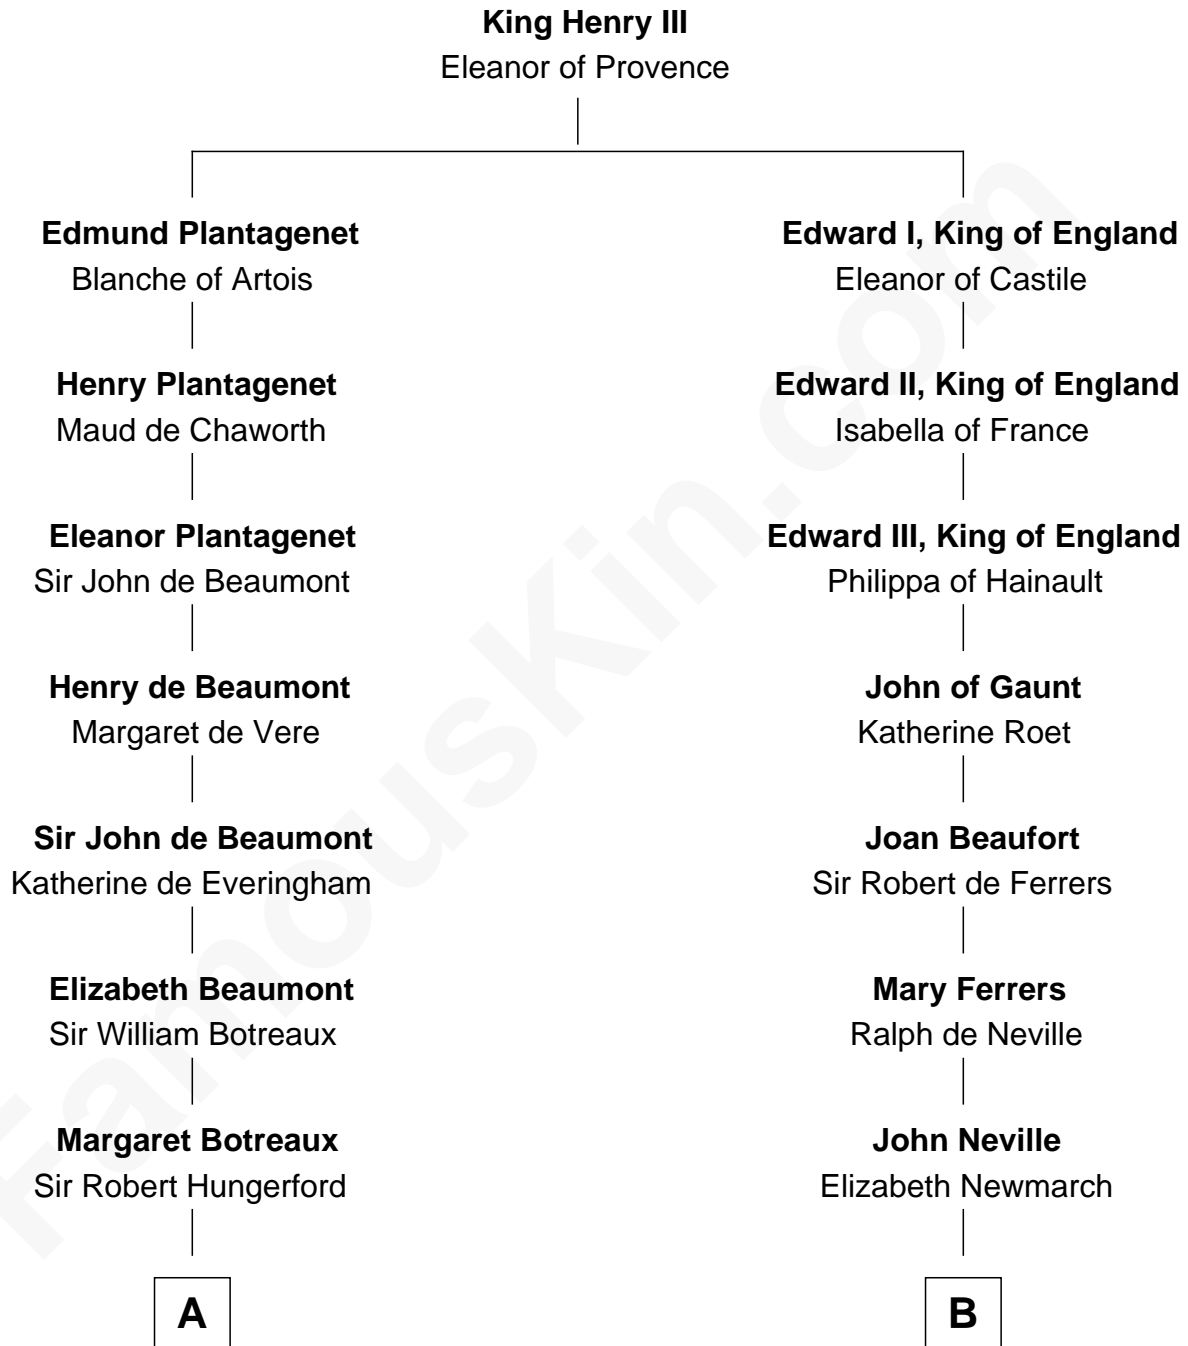

FamousKin.com

Relationship Chart of

Sir Charles Tupper

6th Prime Minister of Canada

20th cousin 1 time removed of

Charles A. Pillsbury

Co-Founder of C.A. Pillsbury Co.

C

Mary Bassett
Eliakim Tupper

Charles Tupper
Elizabeth West

Rev. Charles Tupper
Miriam Lockhart

Sir Charles Tupper
6th Prime Minister of Canada

D

John Carleton
Hannah Platts

Moses Carleton
Margaret Sprake

Henry Carleton
Polly Greeley