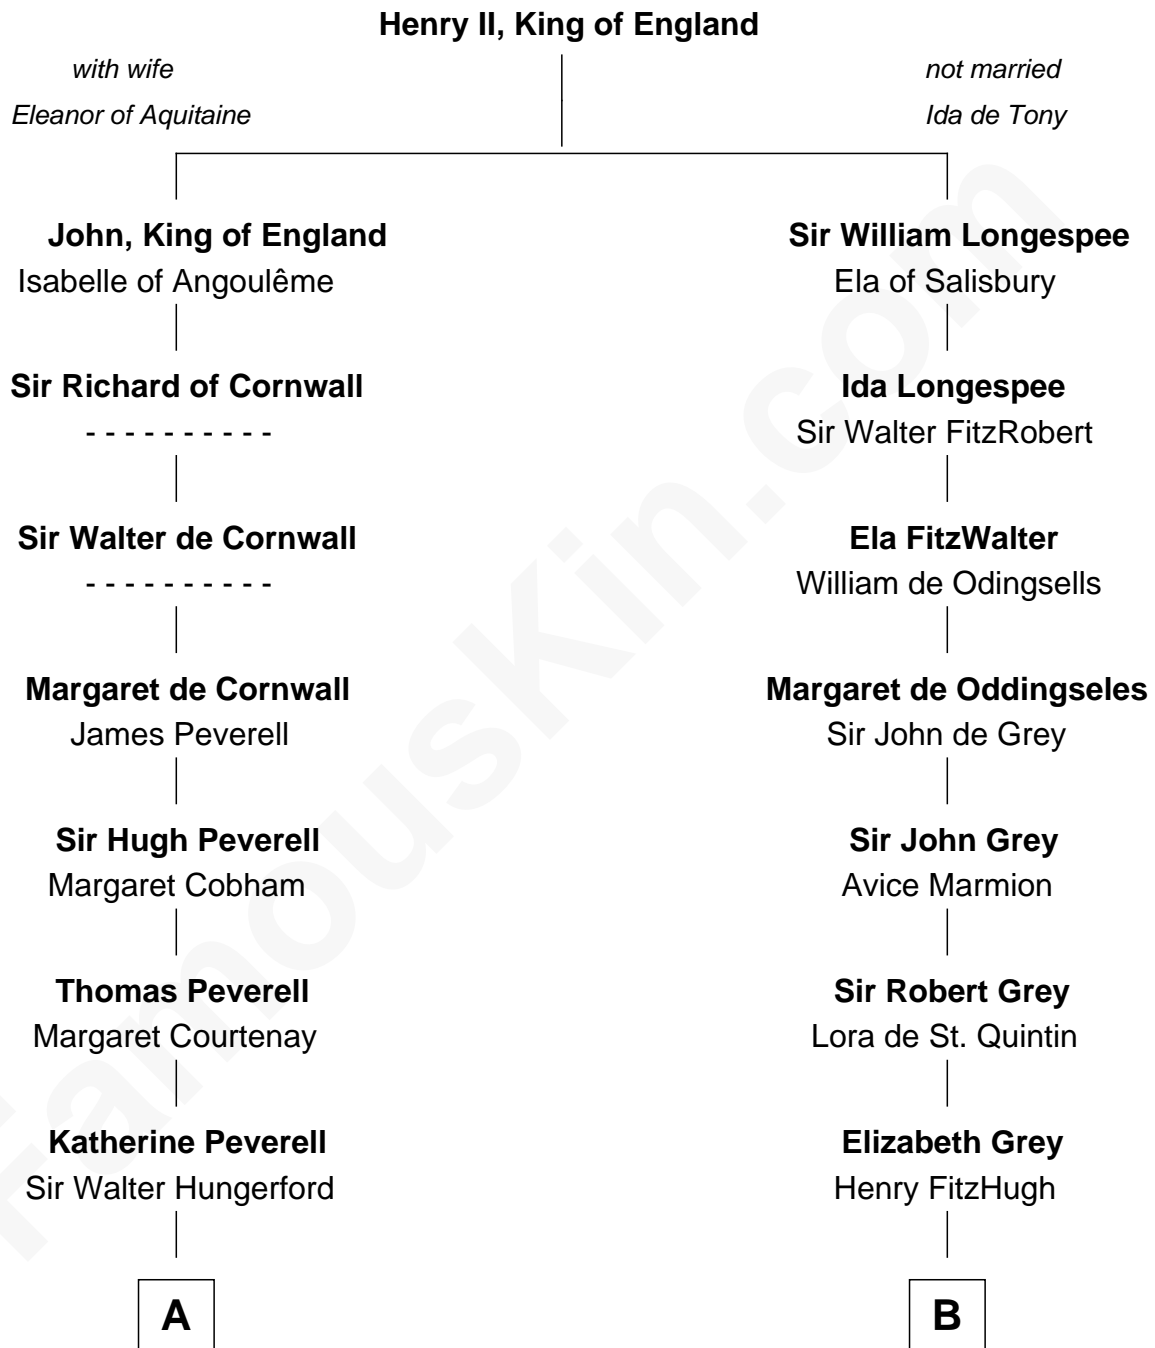

FamousKin.com

Relationship Chart of

Sir Charles Tupper

6th Prime Minister of Canada

21st cousin of

Charles A. Pillsbury

Co-Founder of C.A. Pillsbury Co.

C

William Bassett

Abigail Bourne

Mary Bassett

Eliakim Tupper

Charles Tupper

Elizabeth West

Rev. Charles Tupper

Miriam Lockhart