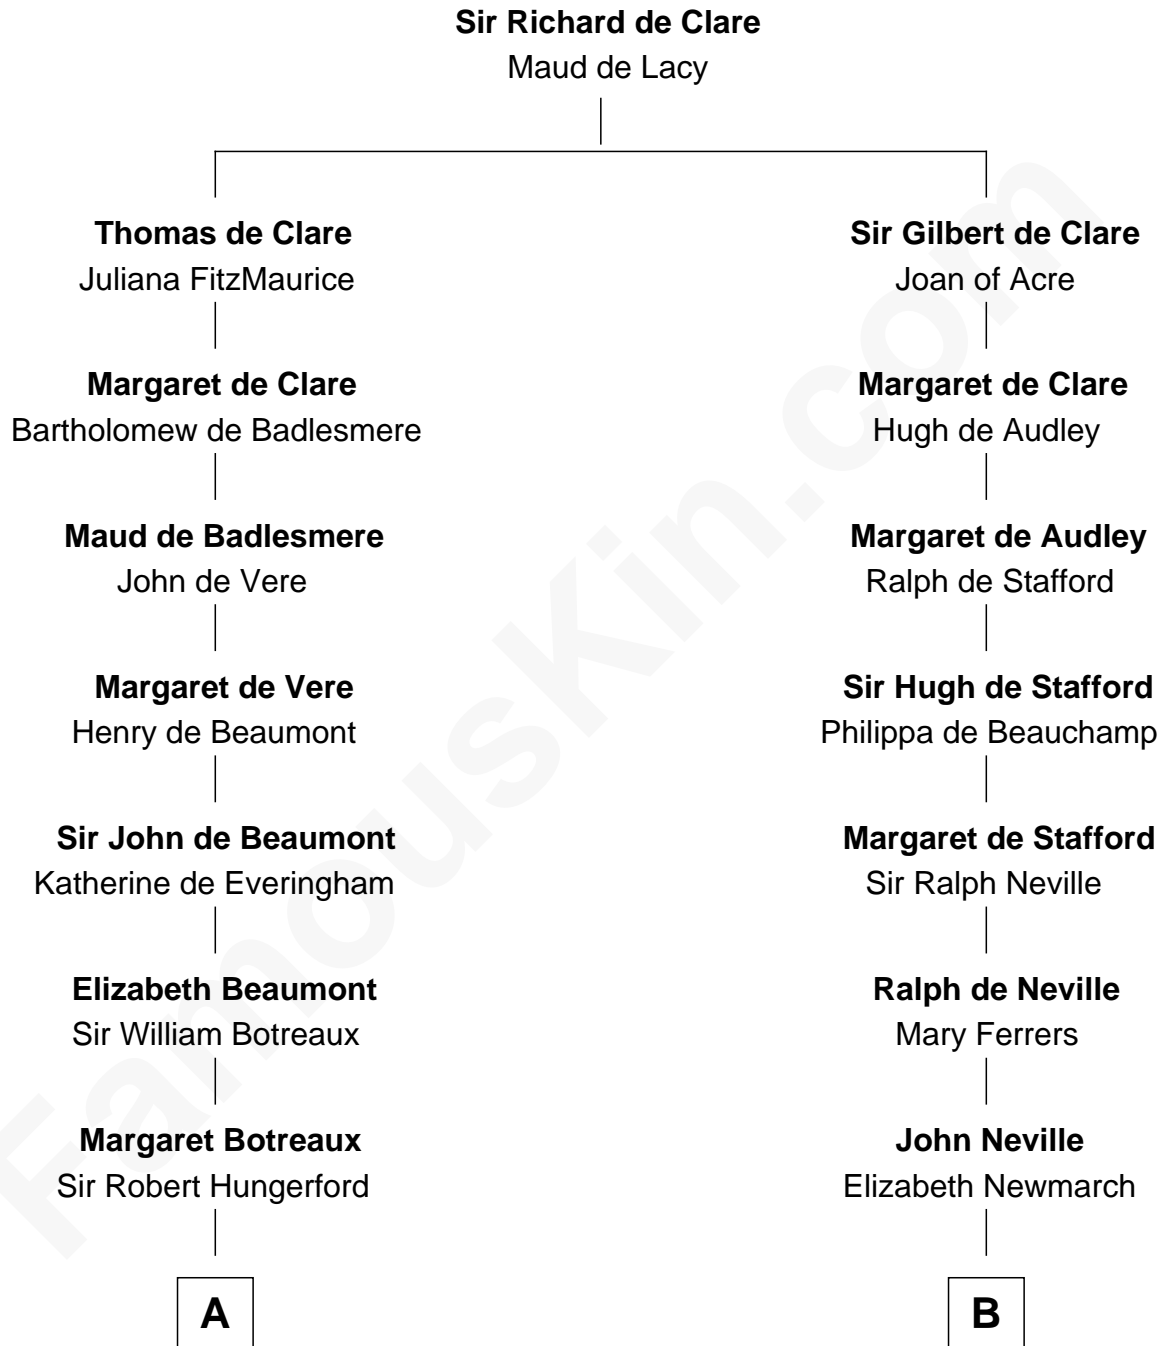

FamousKin.com

Relationship Chart of

Sir Charles Tupper

6th Prime Minister of Canada

20th cousin 1 time removed of

Charles A. Pillsbury

Co-Founder of C.A. Pillsbury Co.

C

Mary Bassett
Eliakim Tupper

Charles Tupper
Elizabeth West

Rev. Charles Tupper
Miriam Lockhart

Sir Charles Tupper
6th Prime Minister of Canada

D

John Carleton
Hannah Platts

Moses Carleton
Margaret Sprake

Henry Carleton
Polly Greeley