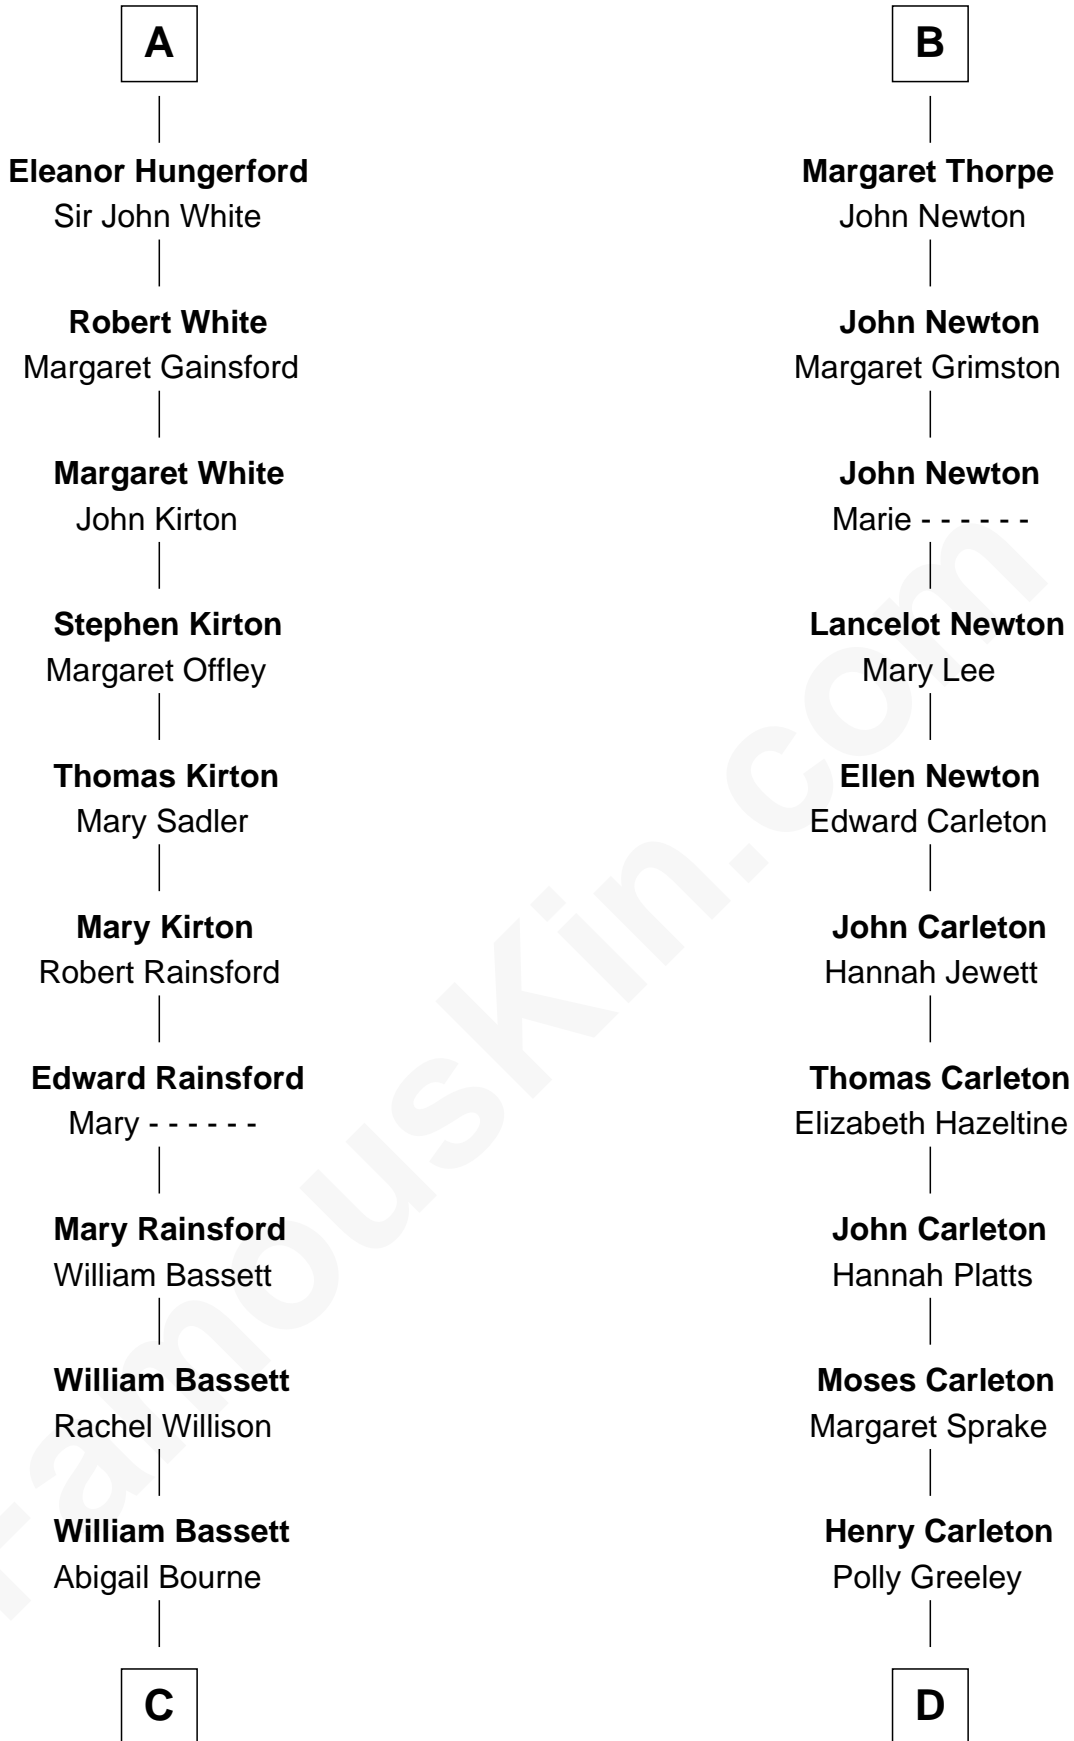

FamousKin.com Relationship Chart of

Sir Charles Tupper

6th Prime Minister of Canada

18th cousin 2 times removed of

Charles A. Pillsbury

Co-Founder of C.A. Pillsbury Co.

C

Mary Bassett
Eliakim Tupper

Charles Tupper
Elizabeth West

Rev. Charles Tupper
Miriam Lockhart

Sir Charles Tupper
6th Prime Minister of Canada

D

Margaret Sprague Carleton
George Alfred Pillsbury

Charles A. Pillsbury
Co-Founder of C.A. Pillsbury Co.