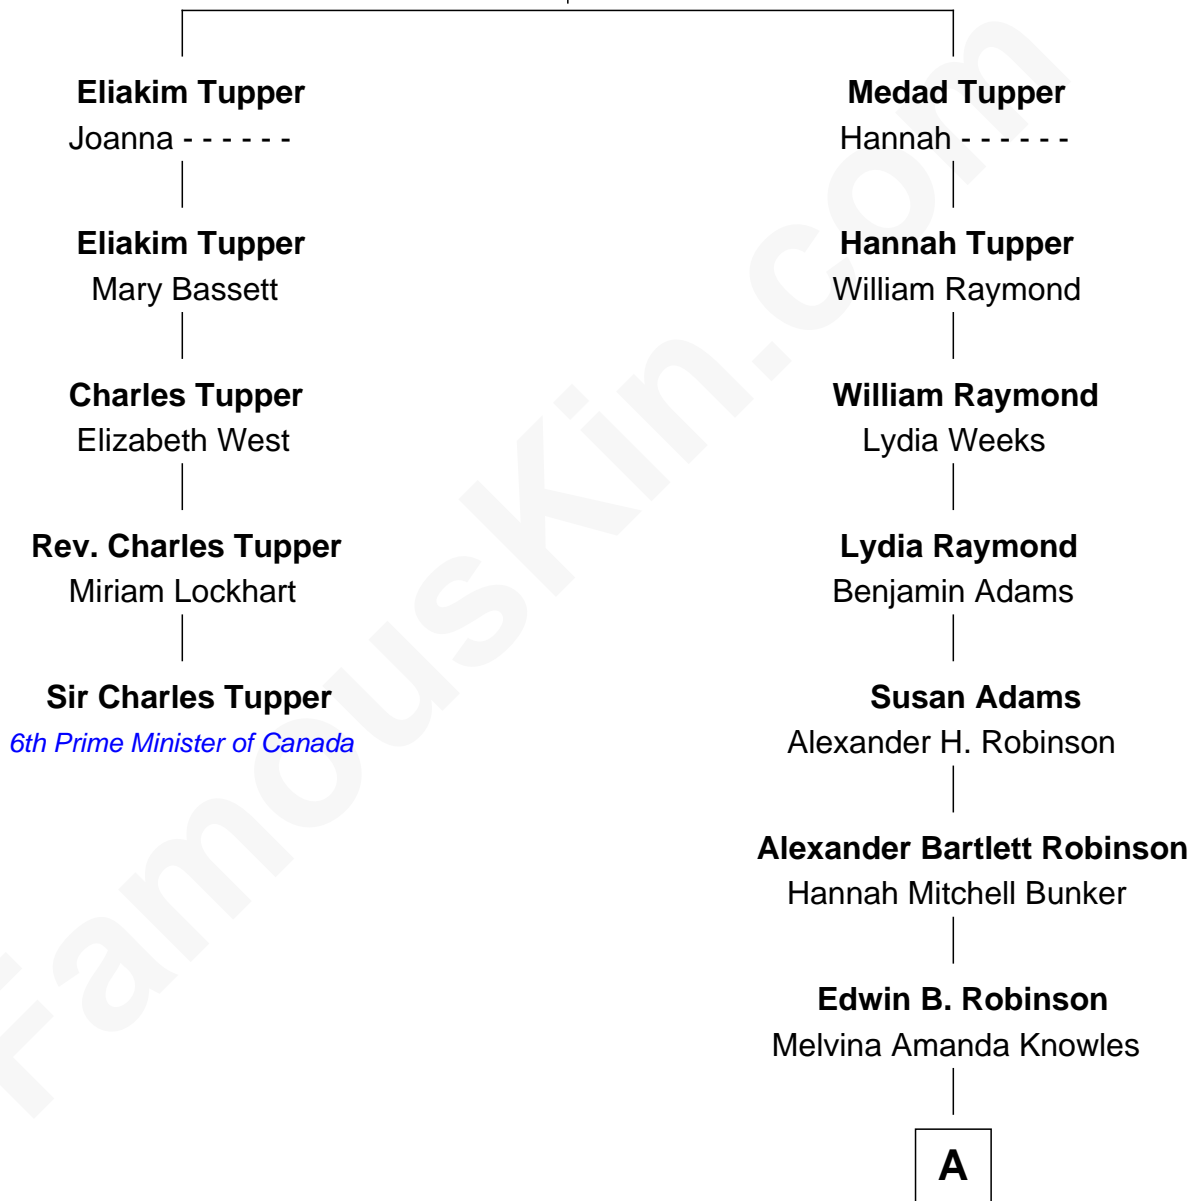

FamousKin.com

Relationship Chart of

Sir Charles Tupper

6th Prime Minister of Canada

4th cousin 5 times removed of

John Lithgow

Stage, TV, and Movie Actor

Thomas Tupper
Martha Mayhew

A

Ina Berenice Robinson
Arthur Washington Lithgow

Arthur Washington Lithgow
Sarah Jane Price

John Lithgow
Stage, TV, and Movie Actor