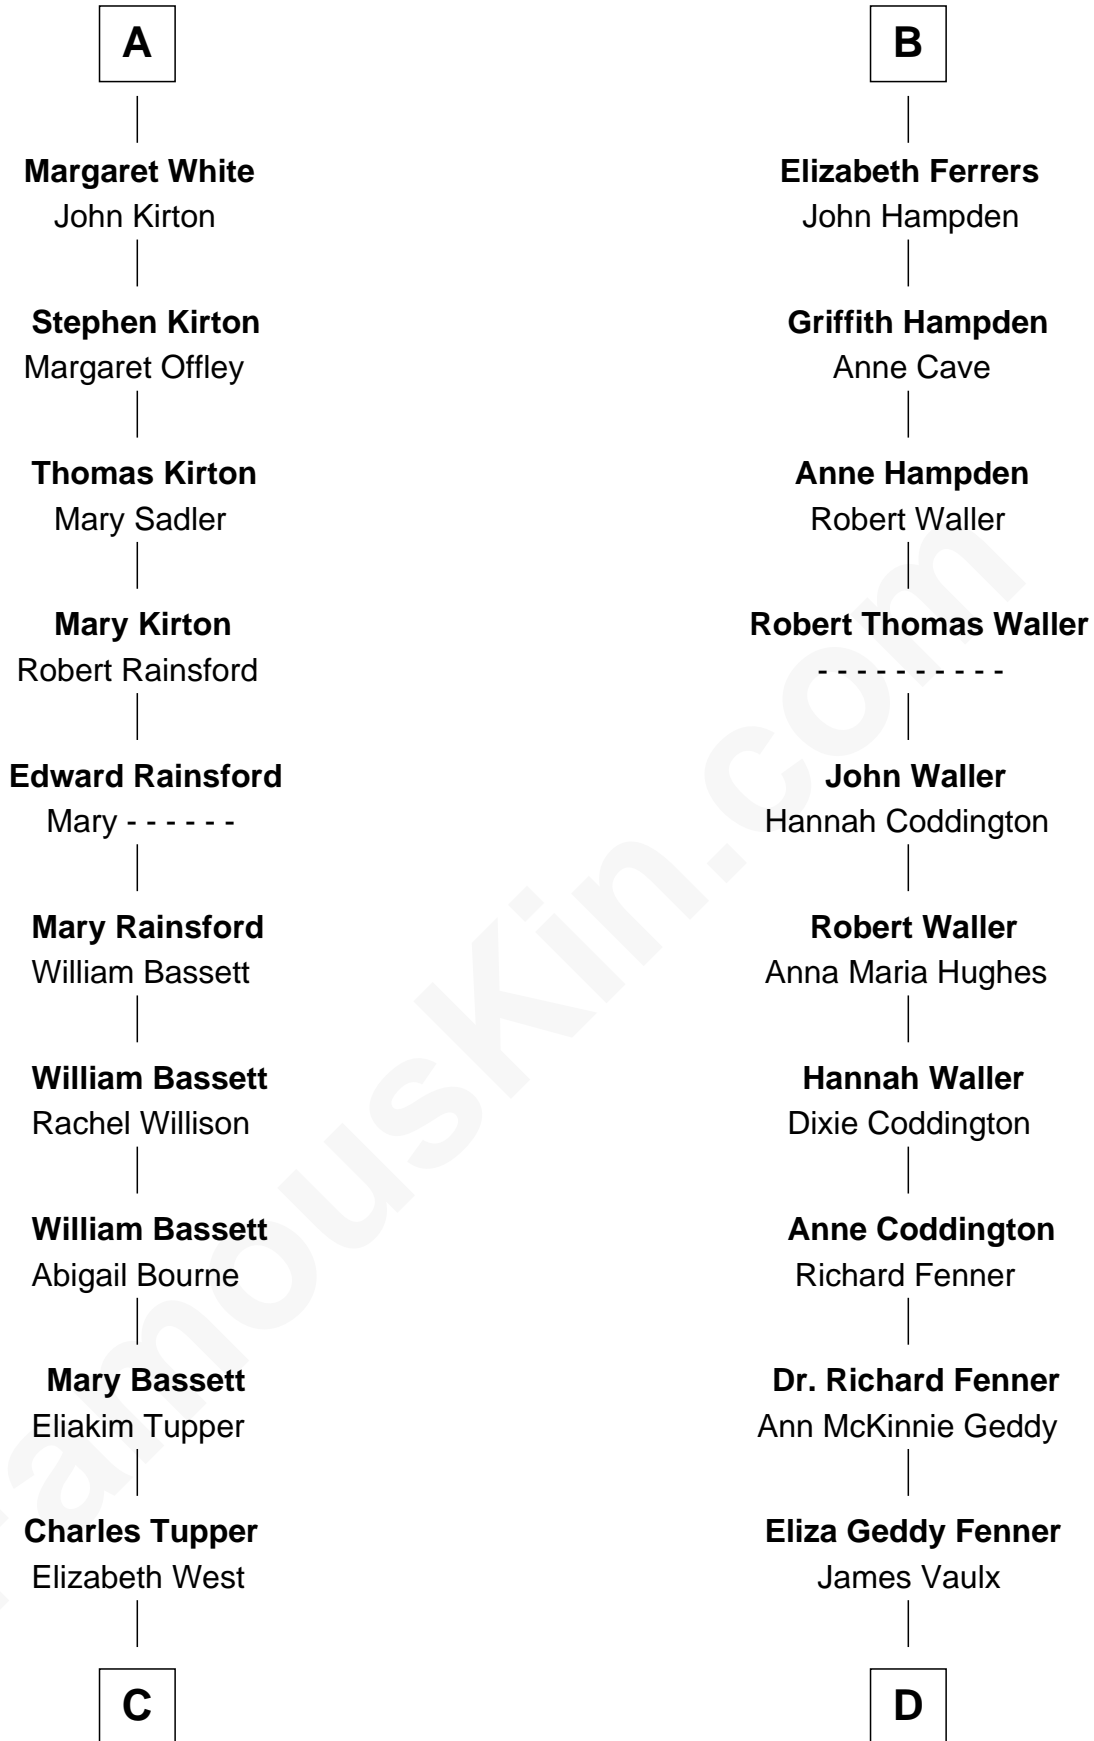

FamousKin.com Relationship Chart of

Sir Charles Tupper

6th Prime Minister of Canada

18th cousin 2 times removed of

John McCain

U.S. Senator from Arizona

Bartholomew de Badlesmere

Margaret de Clare

C

Rev. Charles Tupper

Miriam Lockhart

Sir Charles Tupper

6th Prime Minister of Canada

D

James Junius Vaulx

Margaret Garside

Katherine Davey Vaulx

Adm. John Sidney McCain

Adm. John Sidney McCain

Roberta Wright

John McCain

U.S. Senator from Arizona

FamousKin.com