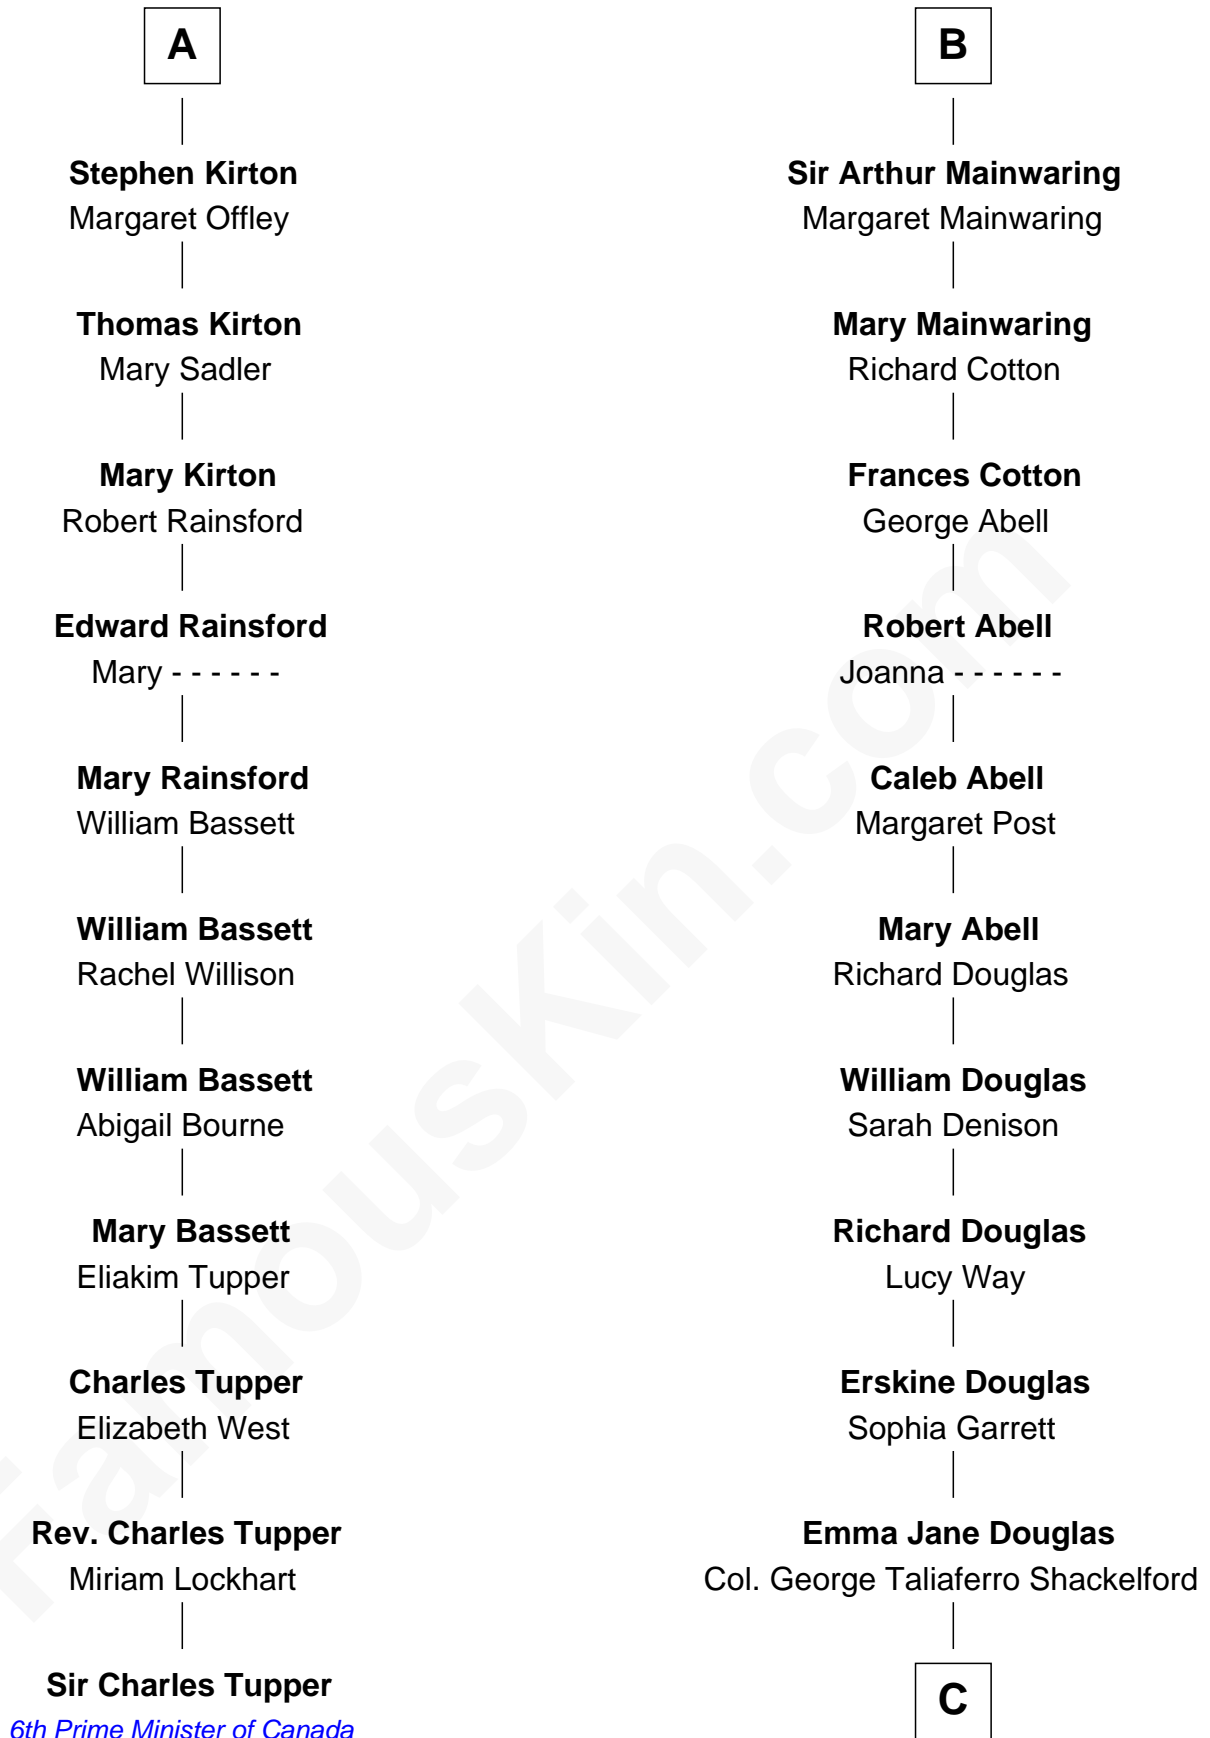

# FamousKin.com Relationship Chart of

**Sir Charles Tupper**

*6th Prime Minister of Canada*

17th cousin 1 time removed of

**Melvyn Douglas**

*Movie Actor*

C

Lena Priscilla Shackelford  
Edouard Gregory Hesselberg