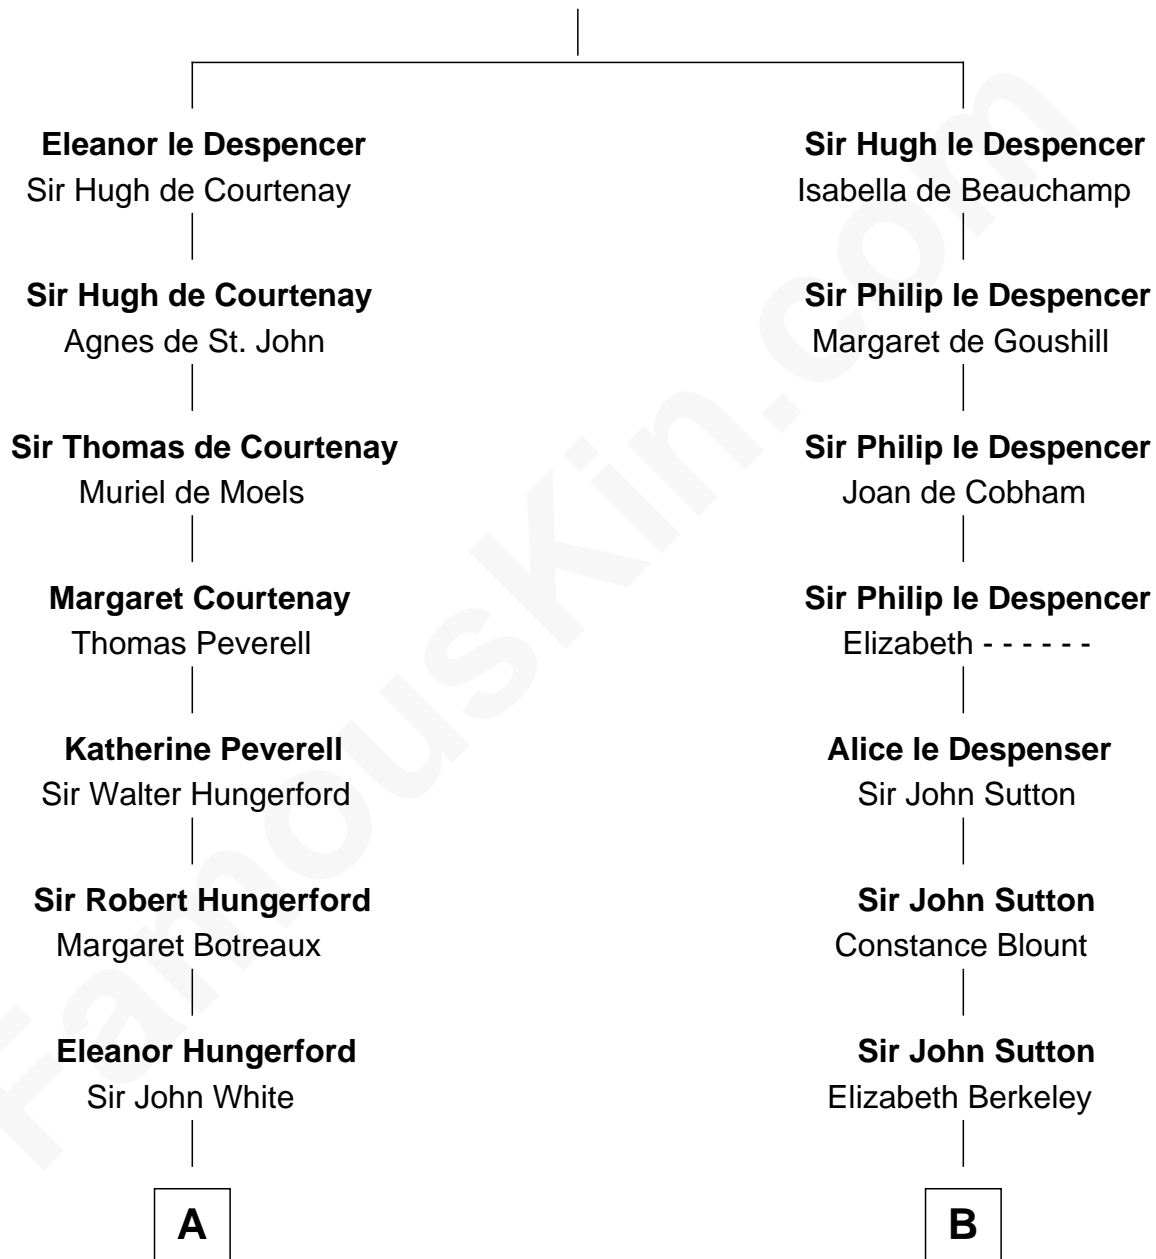

FamousKin.com Relationship Chart of

Sir Charles Tupper

6th Prime Minister of Canada

19th cousin 1 time removed of

Melvyn Douglas

Movie Actor

Sir Hugh le Despencer

Aveline Basset

C

Charles Tupper
Elizabeth West

Rev. Charles Tupper
Miriam Lockhart

Sir Charles Tupper
6th Prime Minister of Canada

D

Erskine Douglas
Sophia Garrett

Emma Jane Douglas
Col. George Taliaferro Shackelford

Lena Priscilla Shackelford
Edouard Gregory Hesselberg