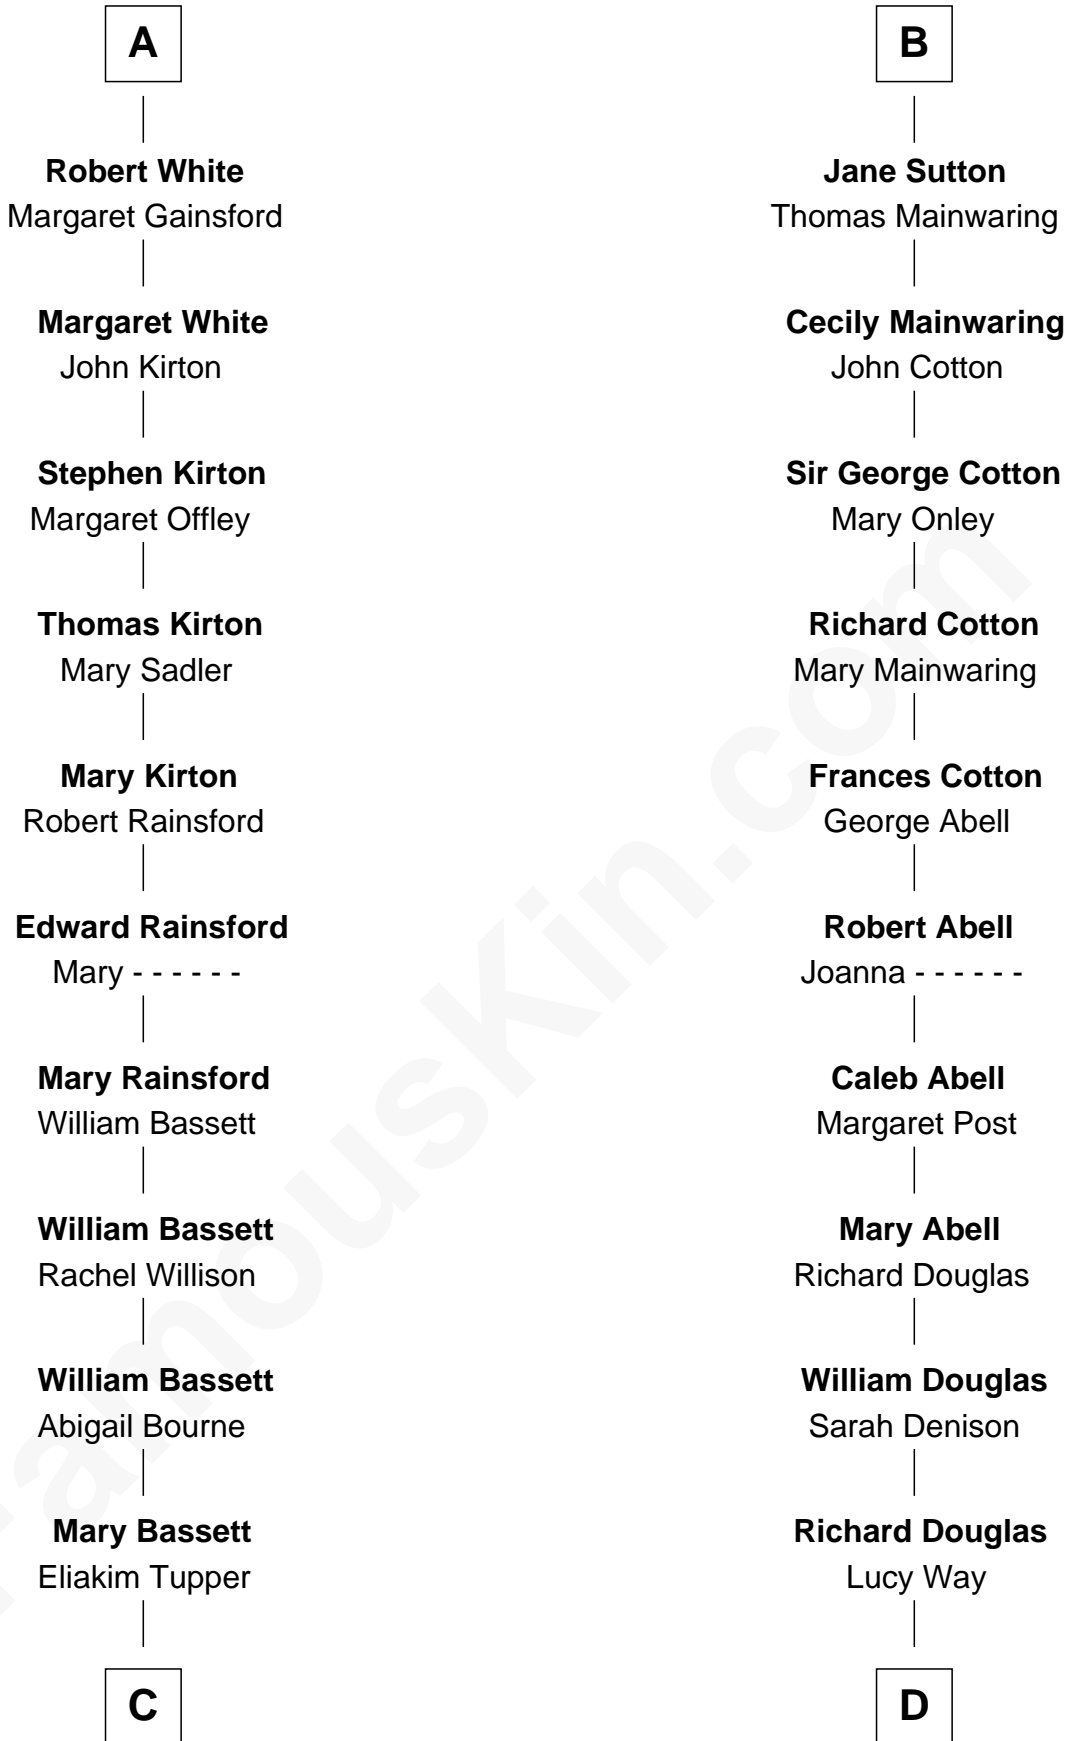

FamousKin.com Relationship Chart of

Sir Charles Tupper

6th Prime Minister of Canada

19th cousin 1 time removed of

Melvyn Douglas

Movie Actor

Sir Hugh le Despencer

Aveline Basset

C

Charles Tupper
Elizabeth West

Rev. Charles Tupper
Miriam Lockhart

Sir Charles Tupper
6th Prime Minister of Canada

D

Erskine Douglas
Sophia Garrett

Emma Jane Douglas
Col. George Taliaferro Shackelford

Lena Priscilla Shackelford
Edouard Gregory Hesselberg