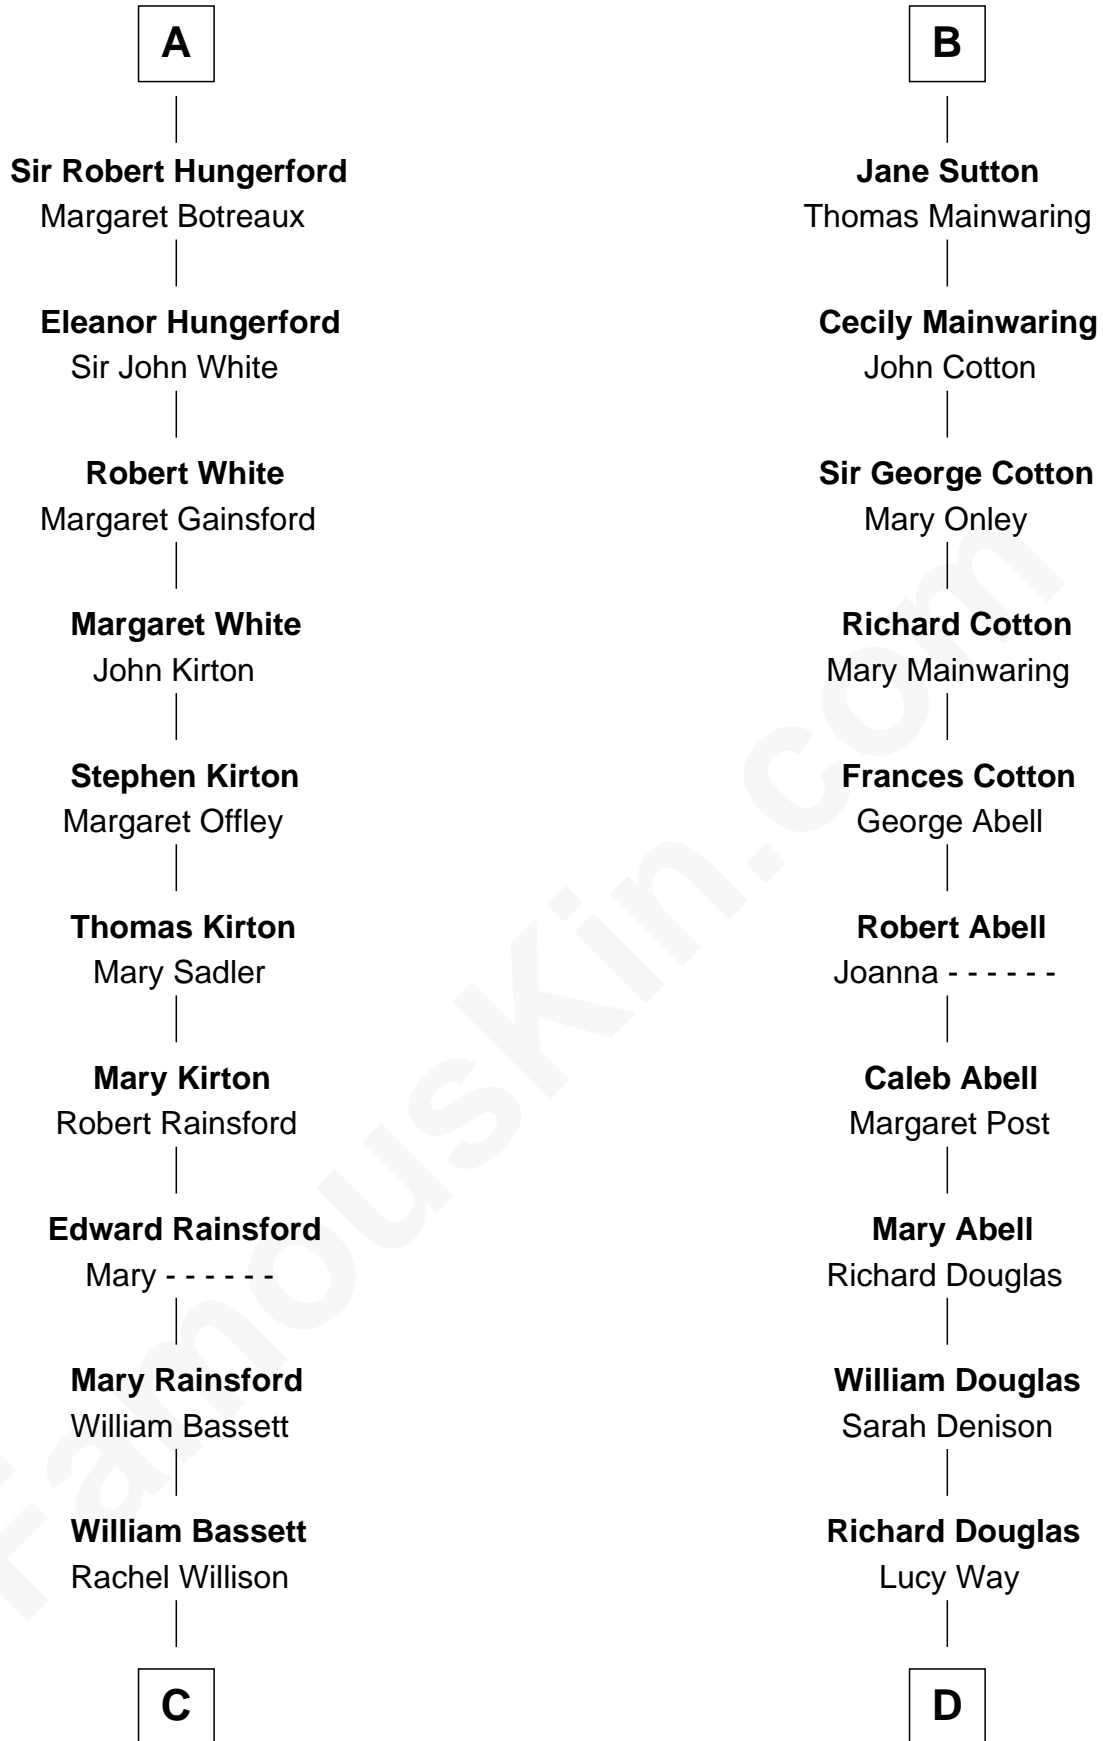

FamousKin.com

Relationship Chart of

Sir Charles Tupper

6th Prime Minister of Canada

20th cousin 1 time removed of

Melvyn Douglas

Movie Actor

Saher de Quincy
Margaret de Beaumont

C

William Bassett

Abigail Bourne

Mary Bassett

Eliakim Tupper

Charles Tupper

Elizabeth West

Rev. Charles Tupper

Miriam Lockhart

Sir Charles Tupper

6th Prime Minister of Canada

D

Erskine Douglas

Sophia Garrett

Emma Jane Douglas

Col. George Taliaferro Shackelford