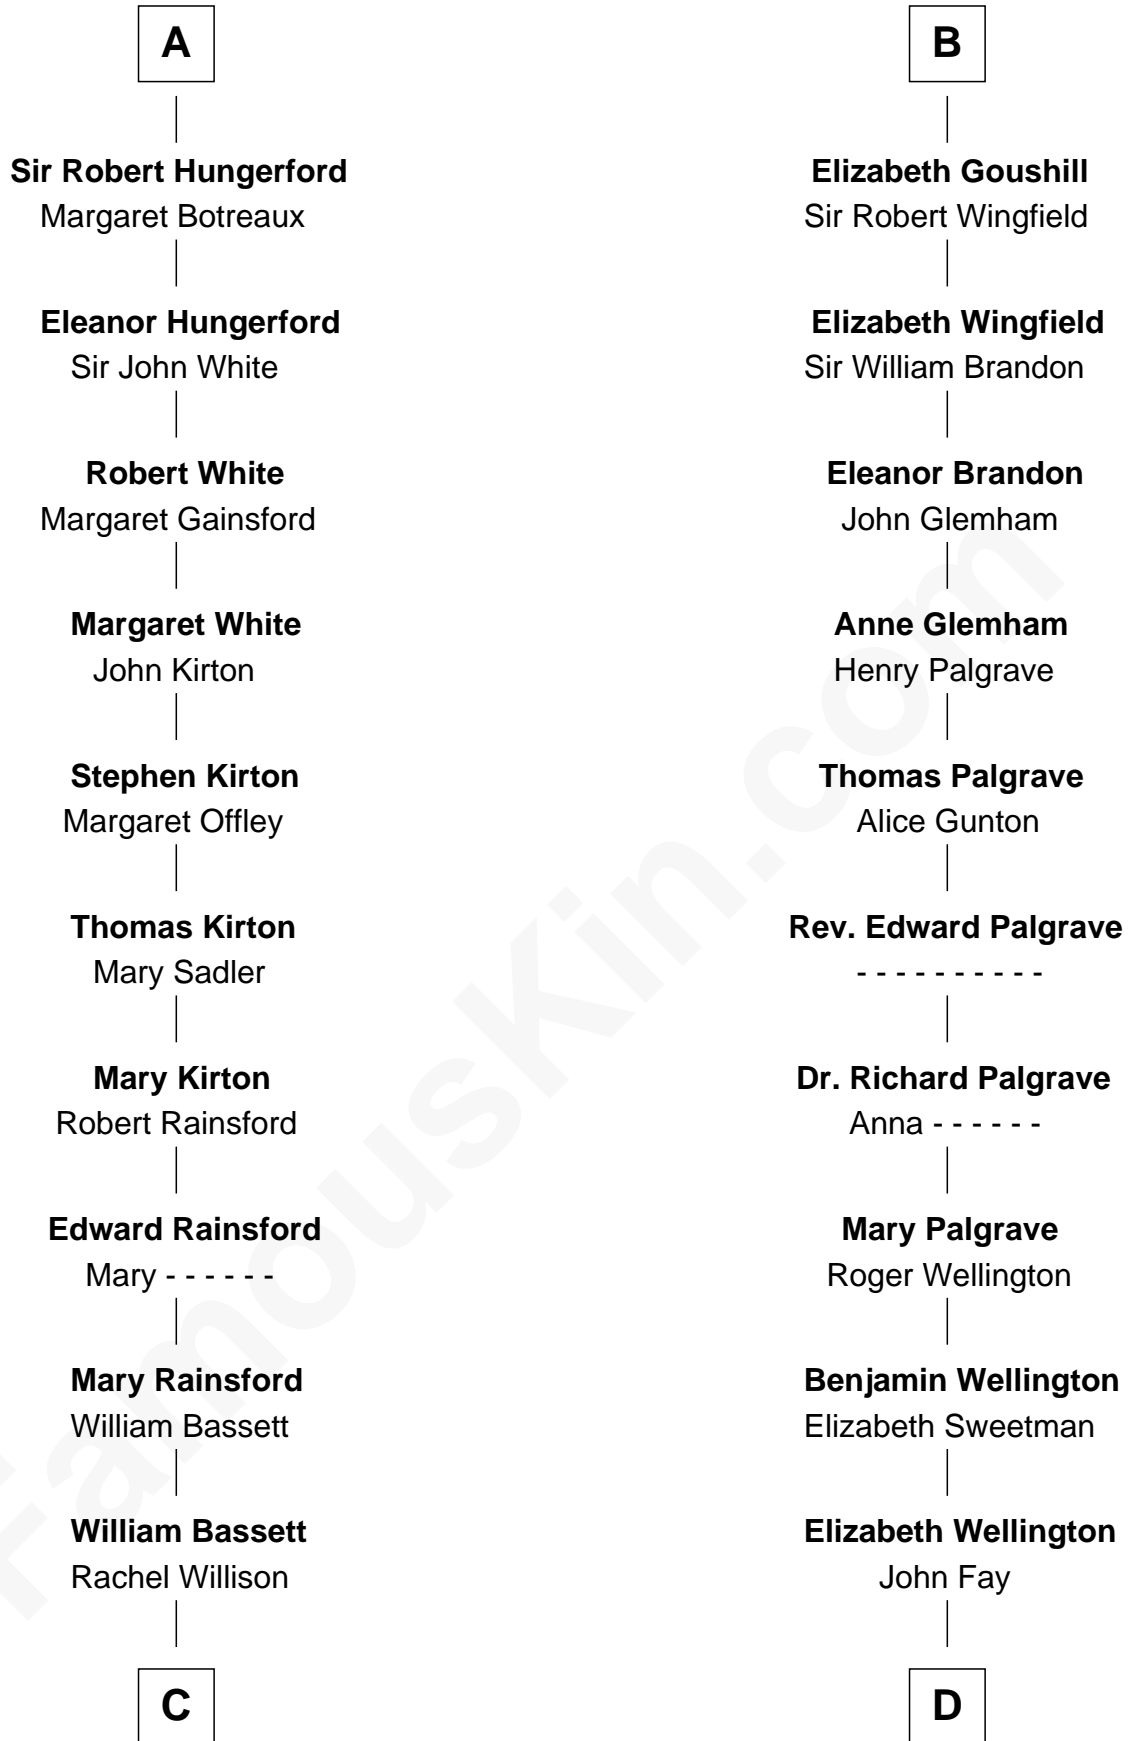

## Relationship Chart of

**Sir Charles Tupper**

*6th Prime Minister of Canada*

20th cousin 1 time removed of

**Shubael D. Childs**

*Founder of S.D. Childs & Company*

**C**

**William Bassett**

Abigail Bourne

**Mary Bassett**

Eliakim Tupper

**Charles Tupper**

Elizabeth West

**Rev. Charles Tupper**

Miriam Lockhart

**Sir Charles Tupper**