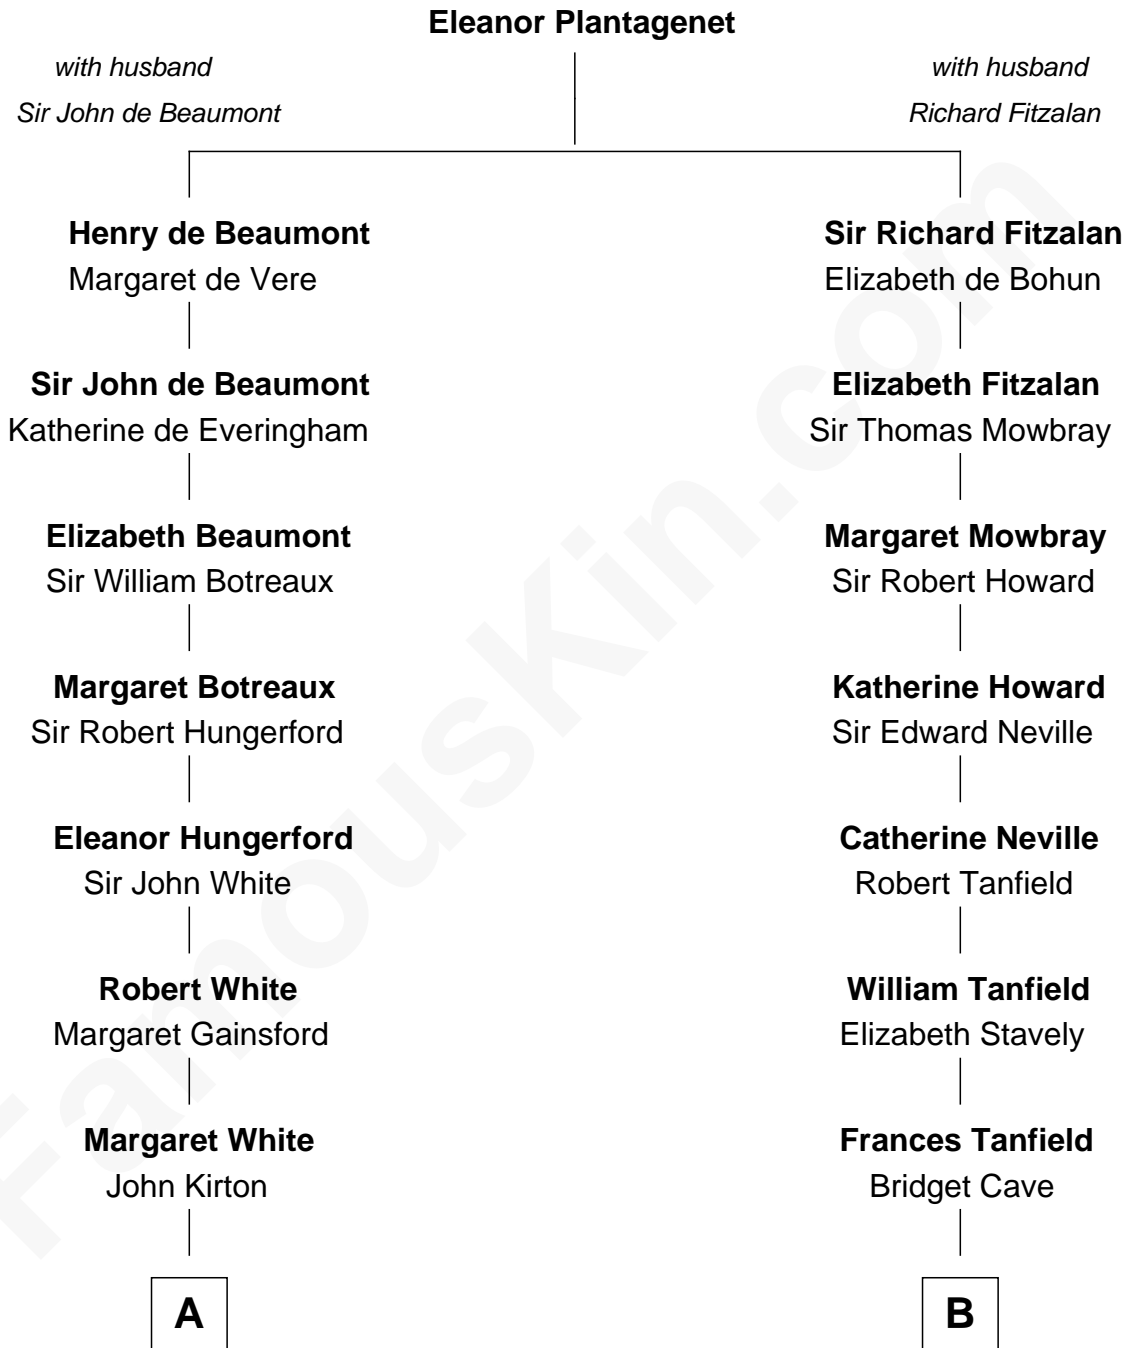

FamousKin.com Relationship Chart of

Sir Charles Tupper

6th Prime Minister of Canada

14th cousin 3 times removed of

Thomas Jefferson

3rd U.S. President and Signer of the Declaration of Independence

A

Stephen Kirton
Margaret Offley

Thomas Kirton
Mary Sadler

Mary Kirton
Robert Rainsford

Edward Rainsford
Mary - - - - -

Mary Rainsford
William Bassett

William Bassett
Rachel Willison

William Bassett
Abigail Bourne

Mary Bassett
Eliakim Tupper