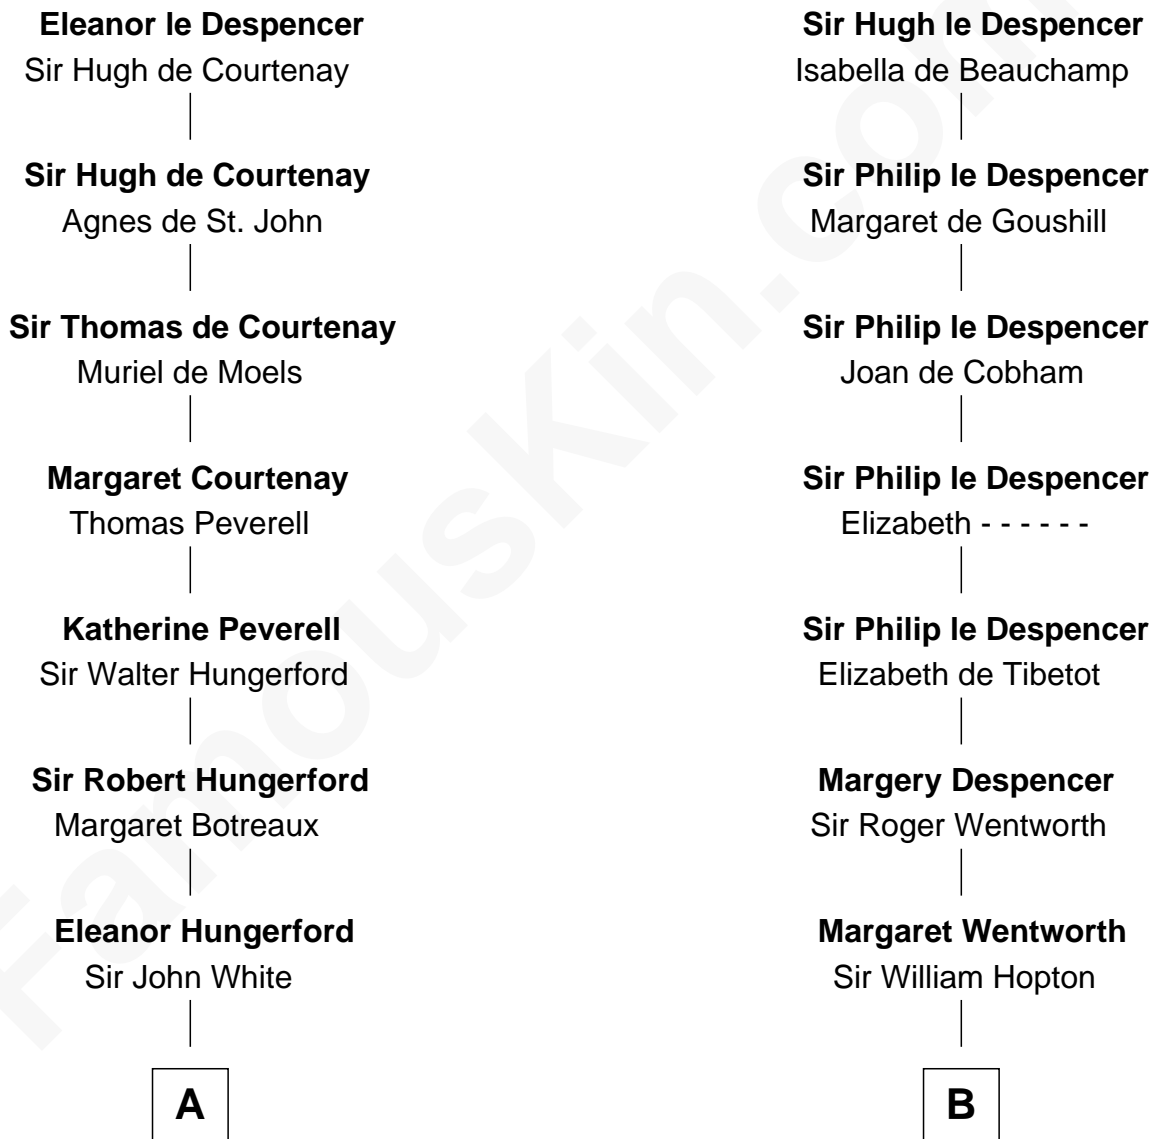

# FamousKin.com Relationship Chart of

**Sir Charles Tupper**

*6th Prime Minister of Canada*

17th cousin 2 times removed of

**Thomas Jefferson**

*3rd U.S. President and Signer of the Declaration of Independence*

**Sir Hugh le Despencer**

Aveline Basset

**C**

—  
**Charles Tupper**  
Elizabeth West

—  
**Rev. Charles Tupper**  
Miriam Lockhart

—  
**Sir Charles Tupper**  
*6th Prime Minister of Canada*

FamousKin.com