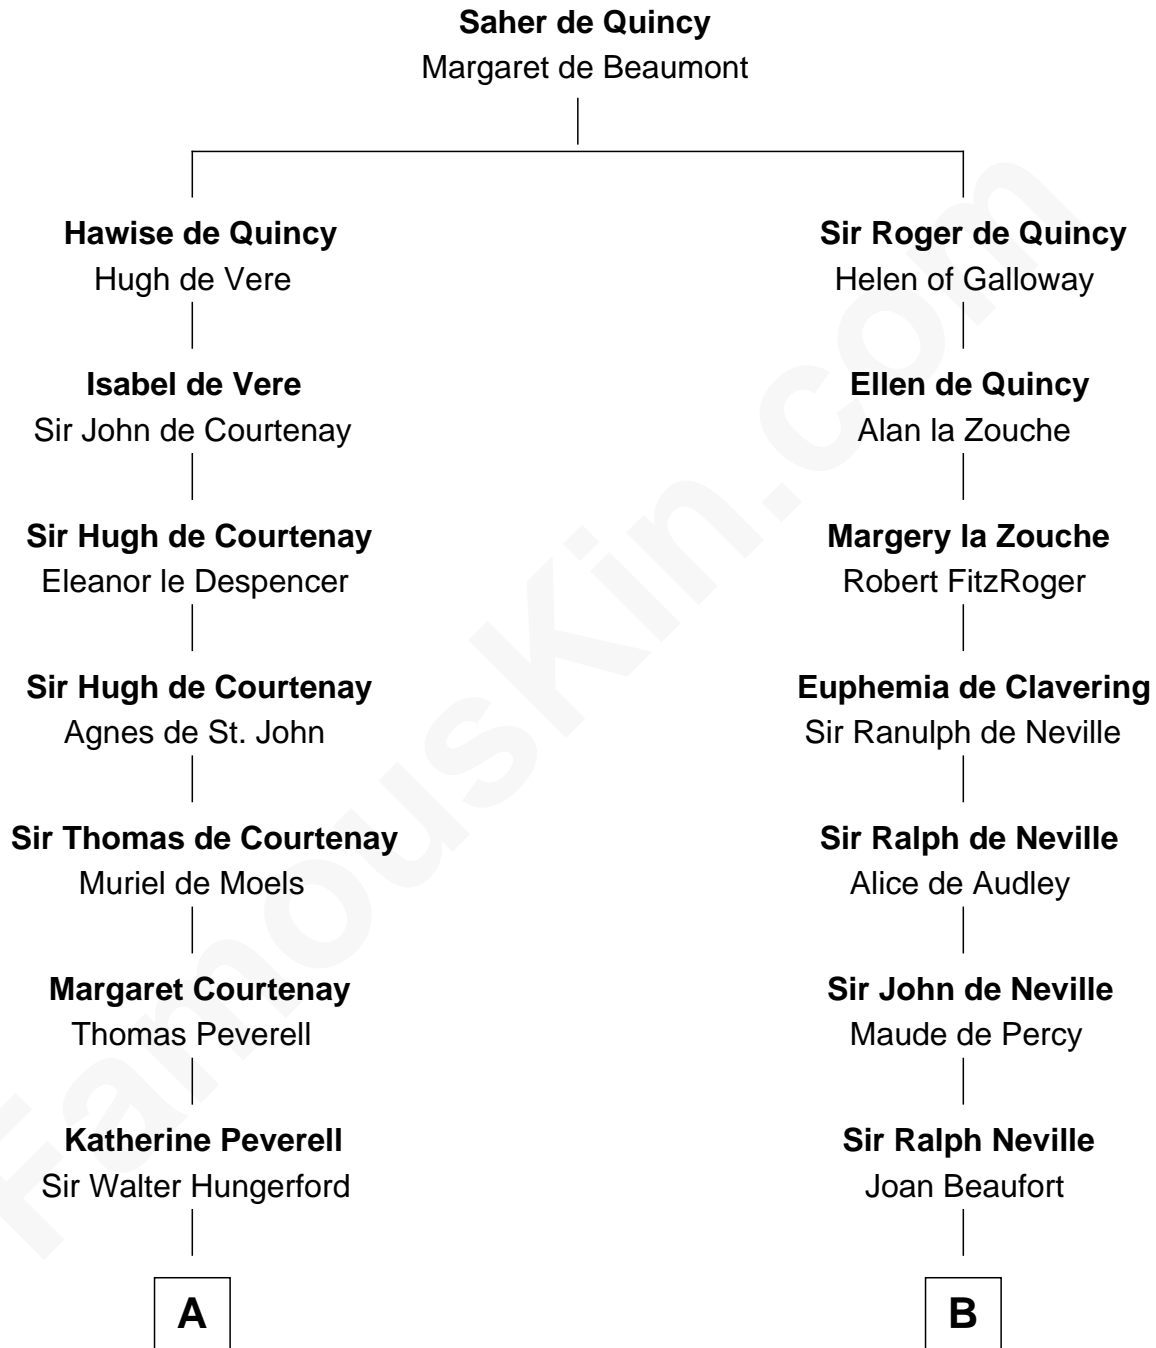

# FamousKin.com Relationship Chart of

**Sir Charles Tupper**

*6th Prime Minister of Canada*

18th cousin 3 times removed of

**Thomas Jefferson**

*3rd U.S. President and Signer of the Declaration of Independence*

**C**

**William Bassett**

Abigail Bourne

**Mary Bassett**

Eliakim Tupper

**Charles Tupper**

Elizabeth West

**Rev. Charles Tupper**

Miriam Lockhart

**Sir Charles Tupper**

*6th Prime Minister of Canada*

**D**

**Jane Randolph**

Peter Jefferson

**Thomas Jefferson**

*3rd U.S. President*