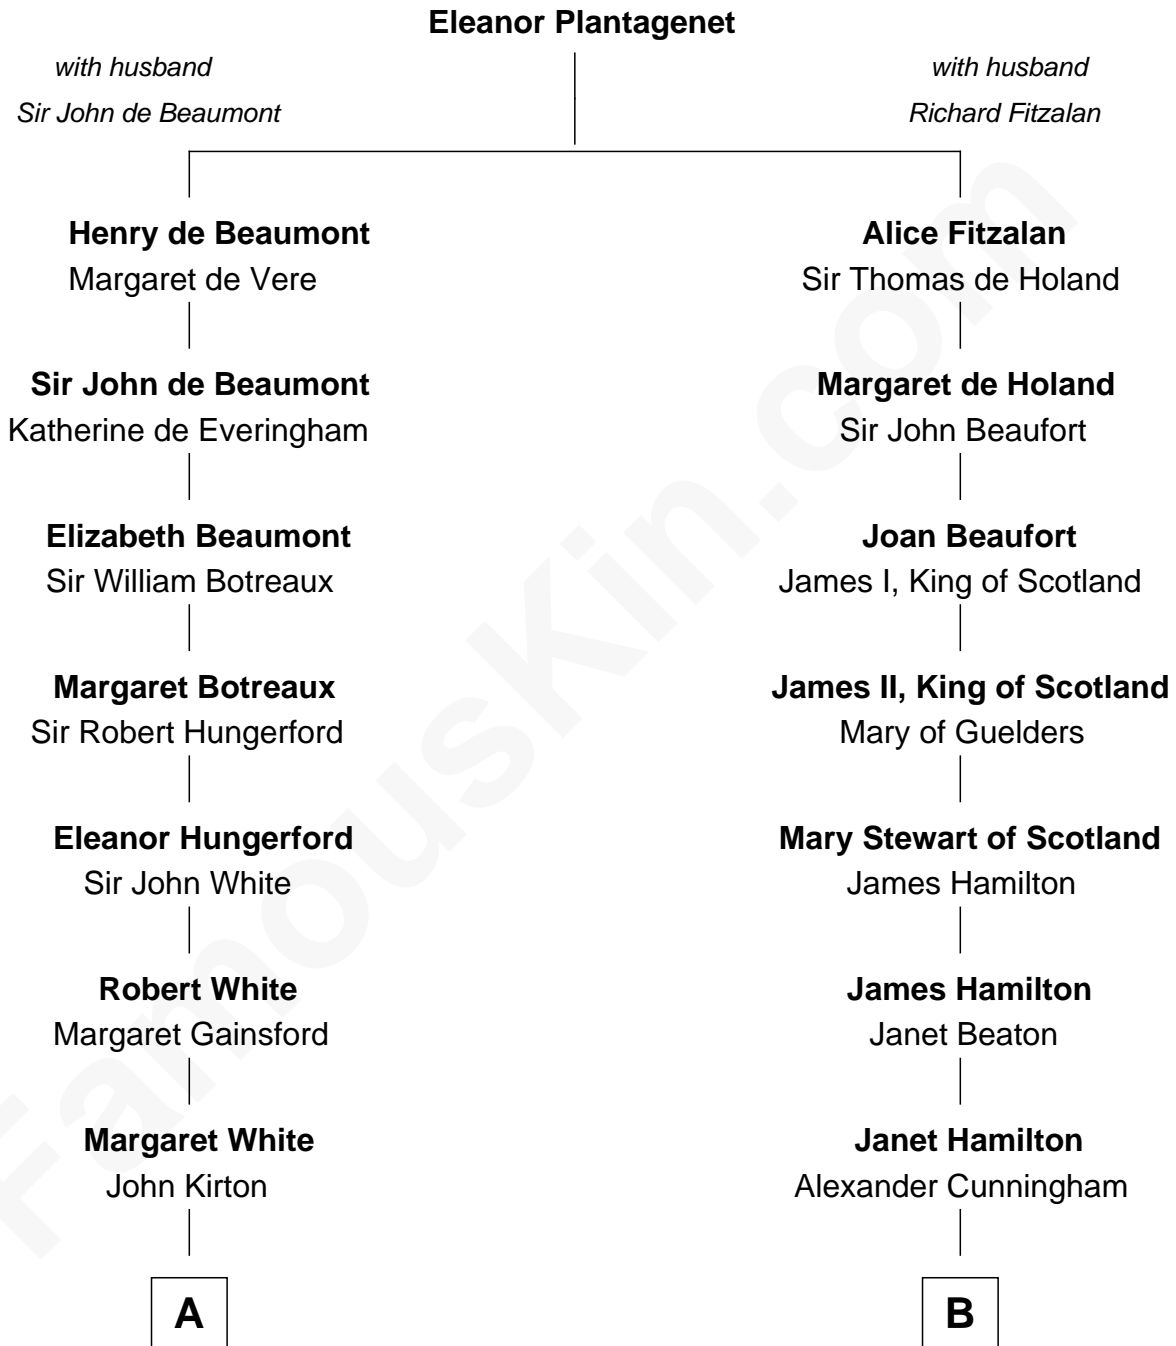

FamousKin.com Relationship Chart of

Sir Charles Tupper

6th Prime Minister of Canada

15th cousin 2 times removed of

Alexander Hamilton

1st U.S. Secretary of the Treasury

A

Stephen Kirton
Margaret Offley

Thomas Kirton
Mary Sadler

Mary Kirton
Robert Rainsford

Edward Rainsford
Mary - - - - -

Mary Rainsford
William Bassett

William Bassett
Rachel Willison

William Bassett
Abigail Bourne

Mary Bassett
Eliakim Tupper