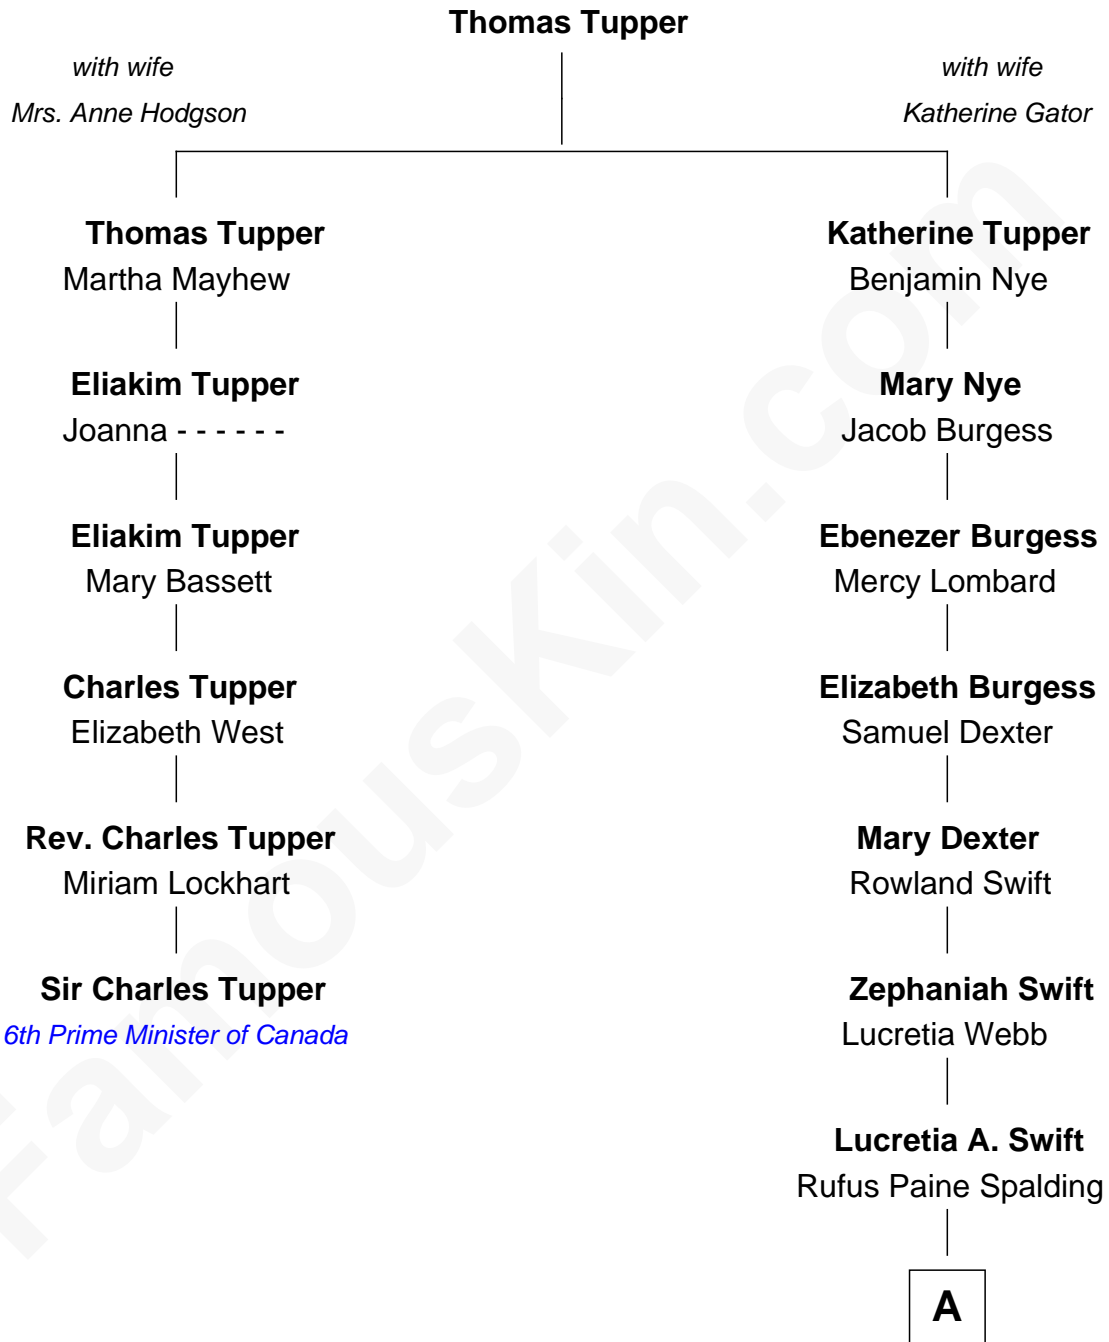

FamousKin.com Relationship Chart of

Sir Charles Tupper

6th Prime Minister of Canada

5th cousin 3 times removed of

William Rufus Day

36th U.S. Secretary of State

FamousKin.com