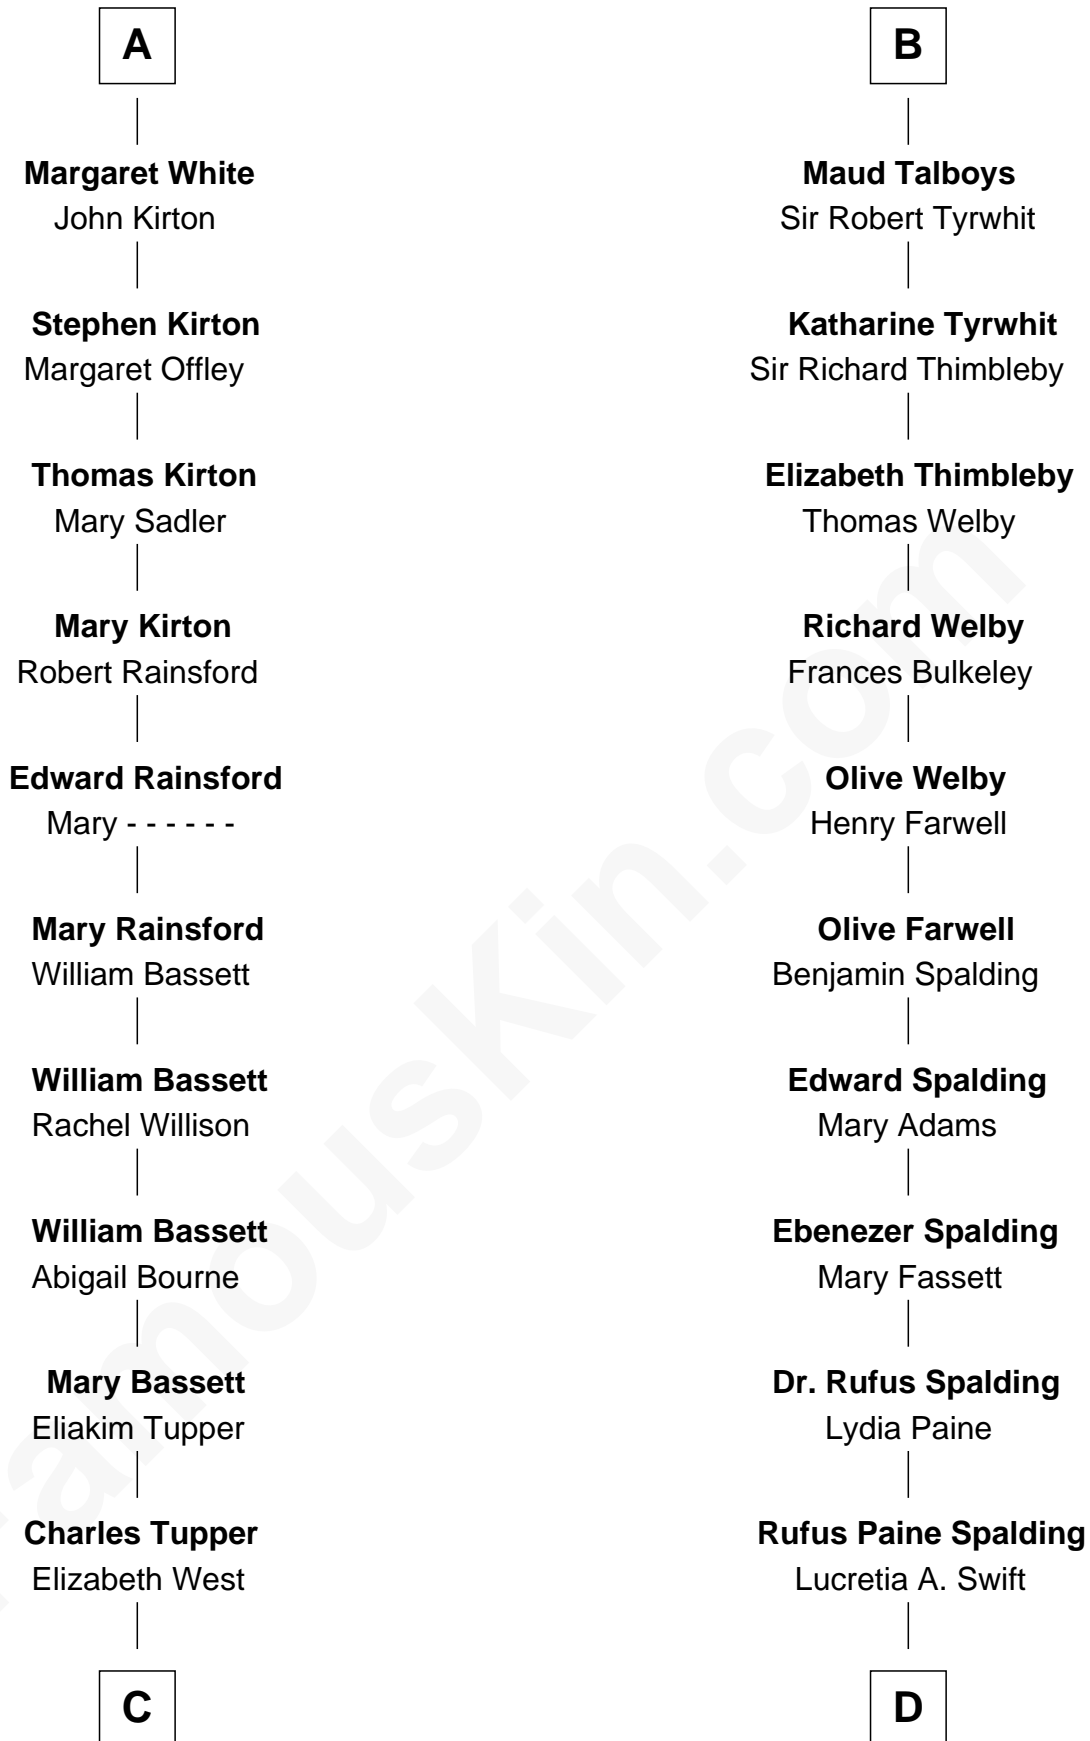

FamousKin.com Relationship Chart of

Sir Charles Tupper

6th Prime Minister of Canada

18th cousin of

William Rufus Day

36th U.S. Secretary of State

Henry Plantagenet
Maud de Chaworth

C

Rev. Charles Tupper

Miriam Lockhart

Sir Charles Tupper

6th Prime Minister of Canada

D

Emily Swift Spalding

Luther Day

William Rufus Day