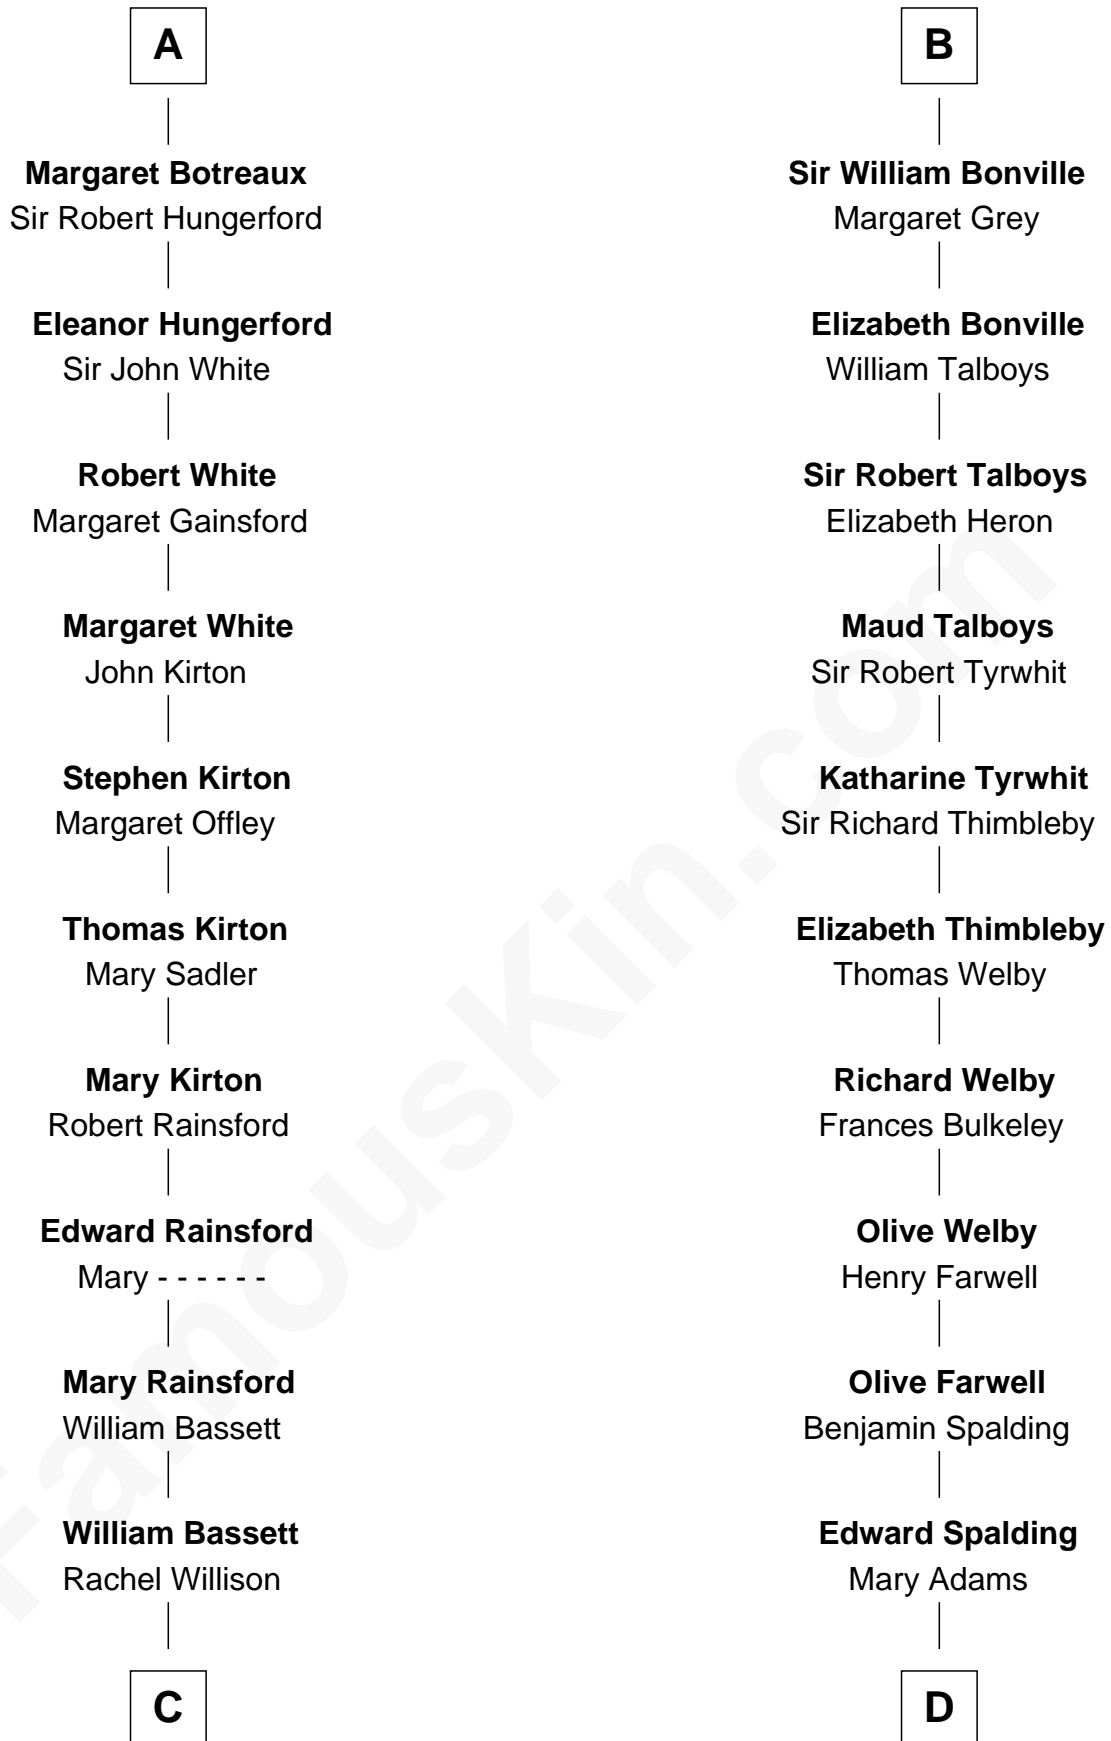

FamousKin.com Relationship Chart of

Sir Charles Tupper

6th Prime Minister of Canada

21st cousin of

William Rufus Day

36th U.S. Secretary of State

Sir Roger de Quincy

Helen of Galloway

C

William Bassett

Abigail Bourne

Mary Bassett

Eliakim Tupper

Charles Tupper

Elizabeth West

Rev. Charles Tupper