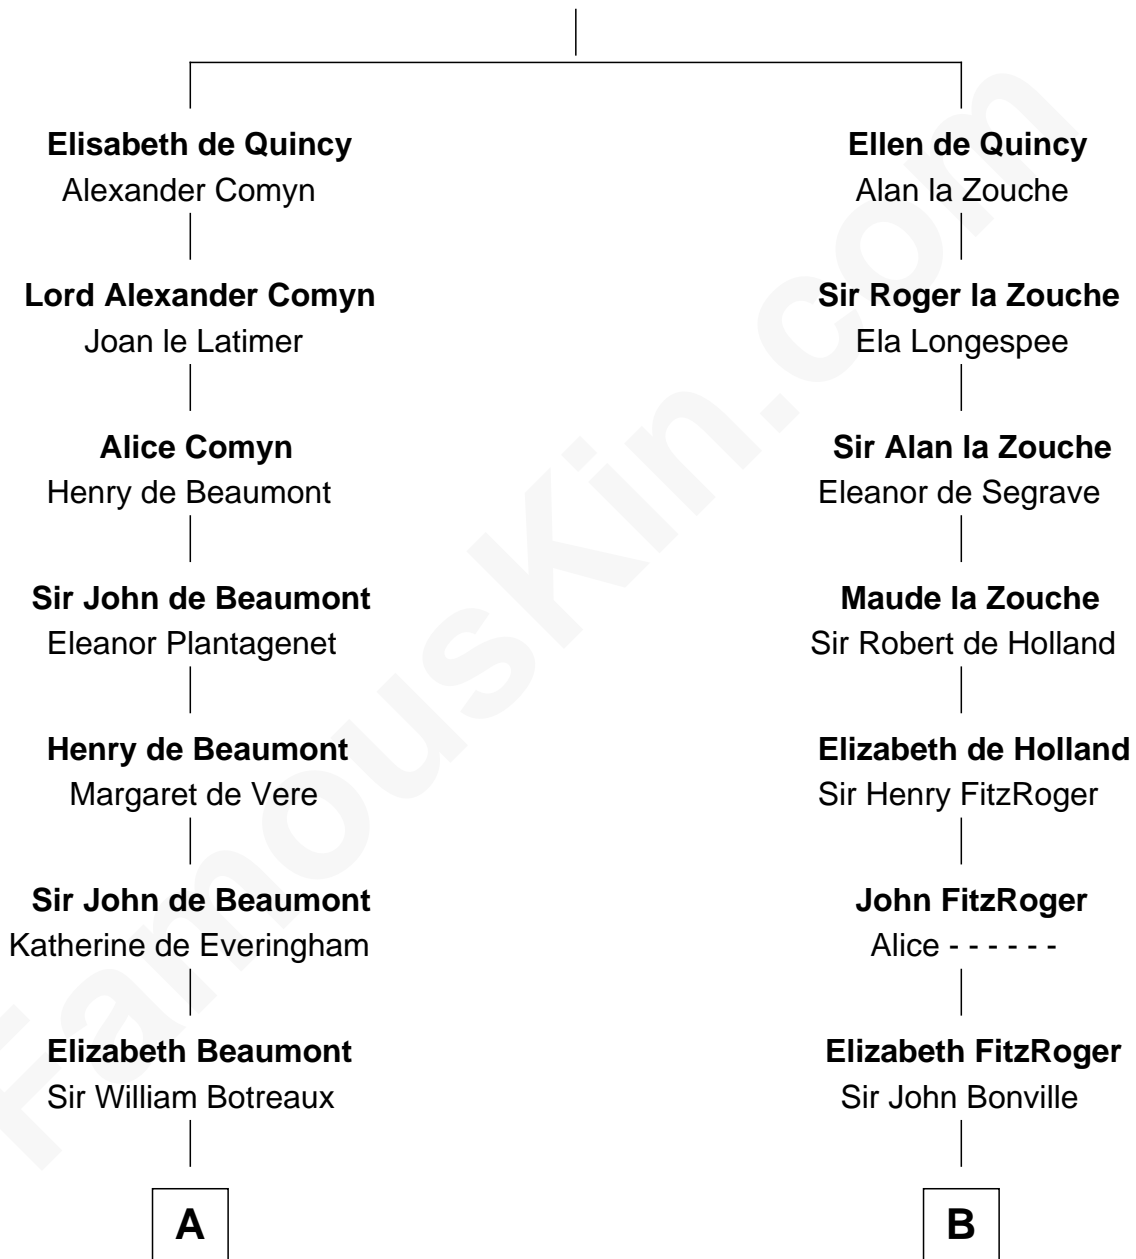

FamousKin.com Relationship Chart of

Sir Charles Tupper

6th Prime Minister of Canada

21st cousin of

William Rufus Day

36th U.S. Secretary of State

Sir Roger de Quincy

Helen of Galloway

C

William Bassett

Abigail Bourne

Mary Bassett

Eliakim Tupper

Charles Tupper

Elizabeth West

Rev. Charles Tupper