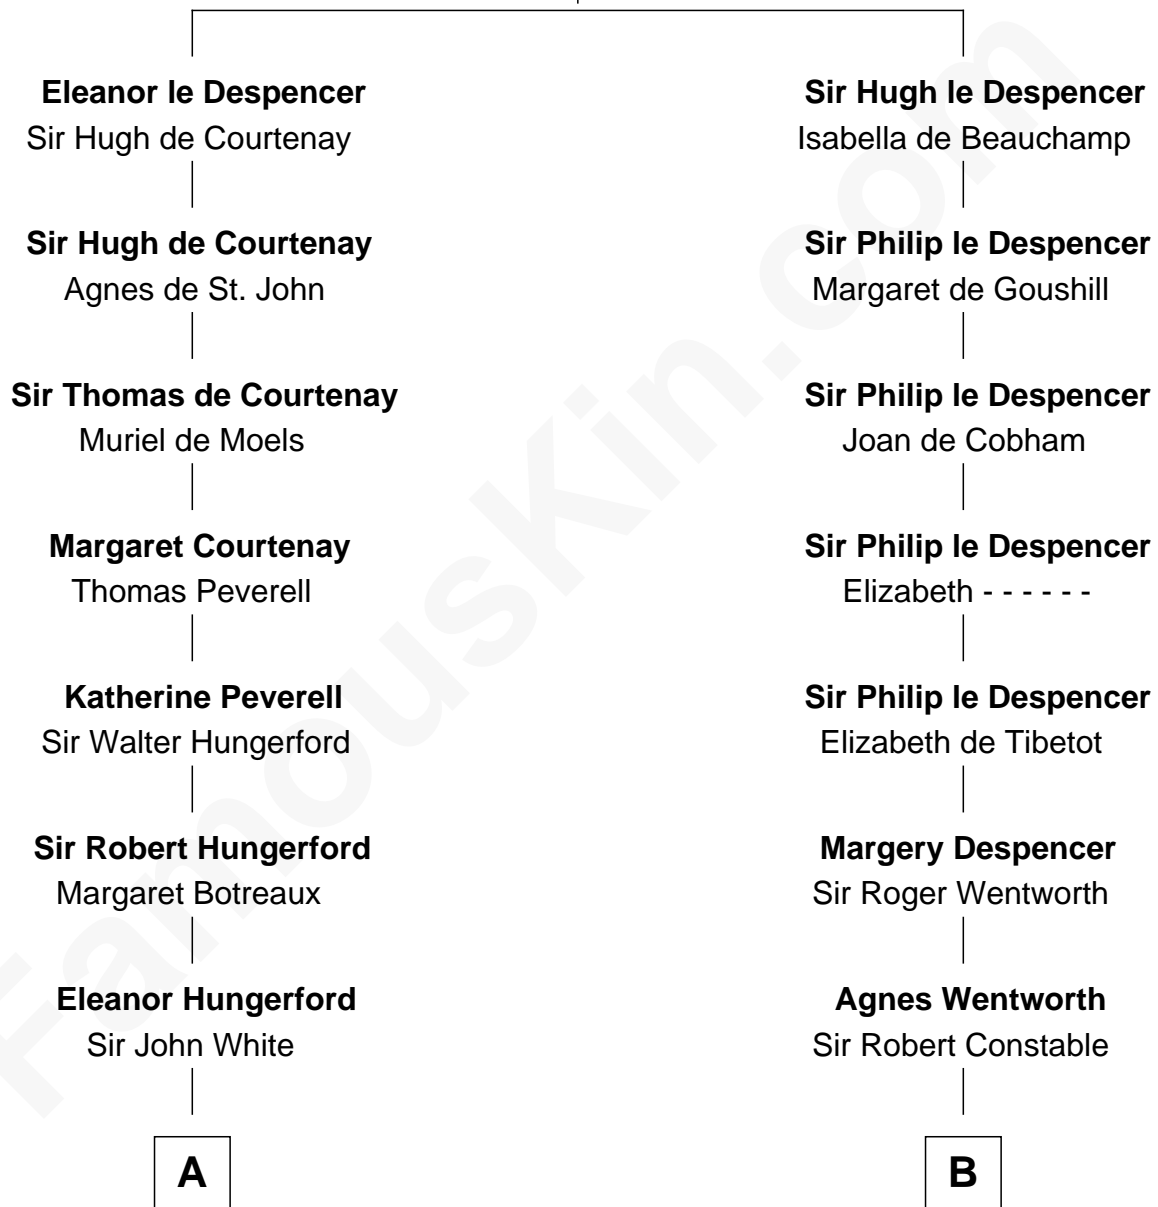

# FamousKin.com Relationship Chart of

**Sir Charles Tupper**

*6th Prime Minister of Canada*

19th cousin of

**William Rufus Day**

*36th U.S. Secretary of State*

**Sir Hugh le Despencer**

Aveline Basset

**C**

**Charles Tupper**  
Elizabeth West

**Rev. Charles Tupper**  
Miriam Lockhart

**Sir Charles Tupper**  
*6th Prime Minister of Canada*

**D**

**Rufus Paine Spalding**  
Lucretia A. Swift

**Emily Swift Spalding**  
Luther Day

**William Rufus Day**  
*36th U.S. Secretary of State*

FamousKin.com