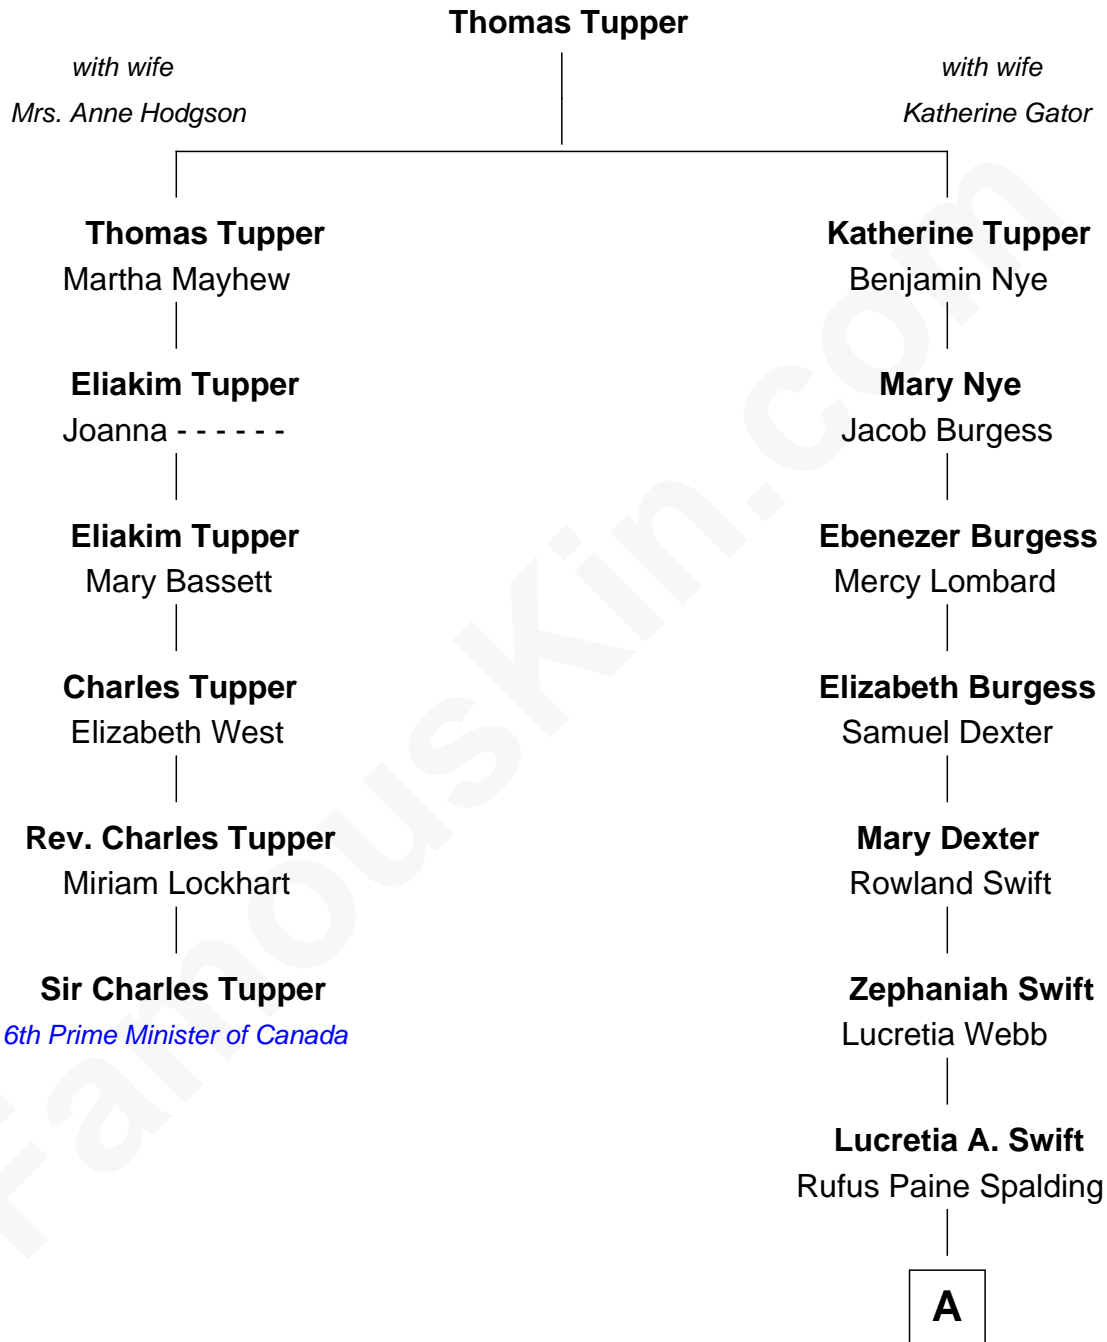

FamousKin.com Relationship Chart of

Sir Charles Tupper

6th Prime Minister of Canada

5th cousin 7 times removed of

Anna Gunn

TV and Movie Actress

A

Emily Swift Spalding