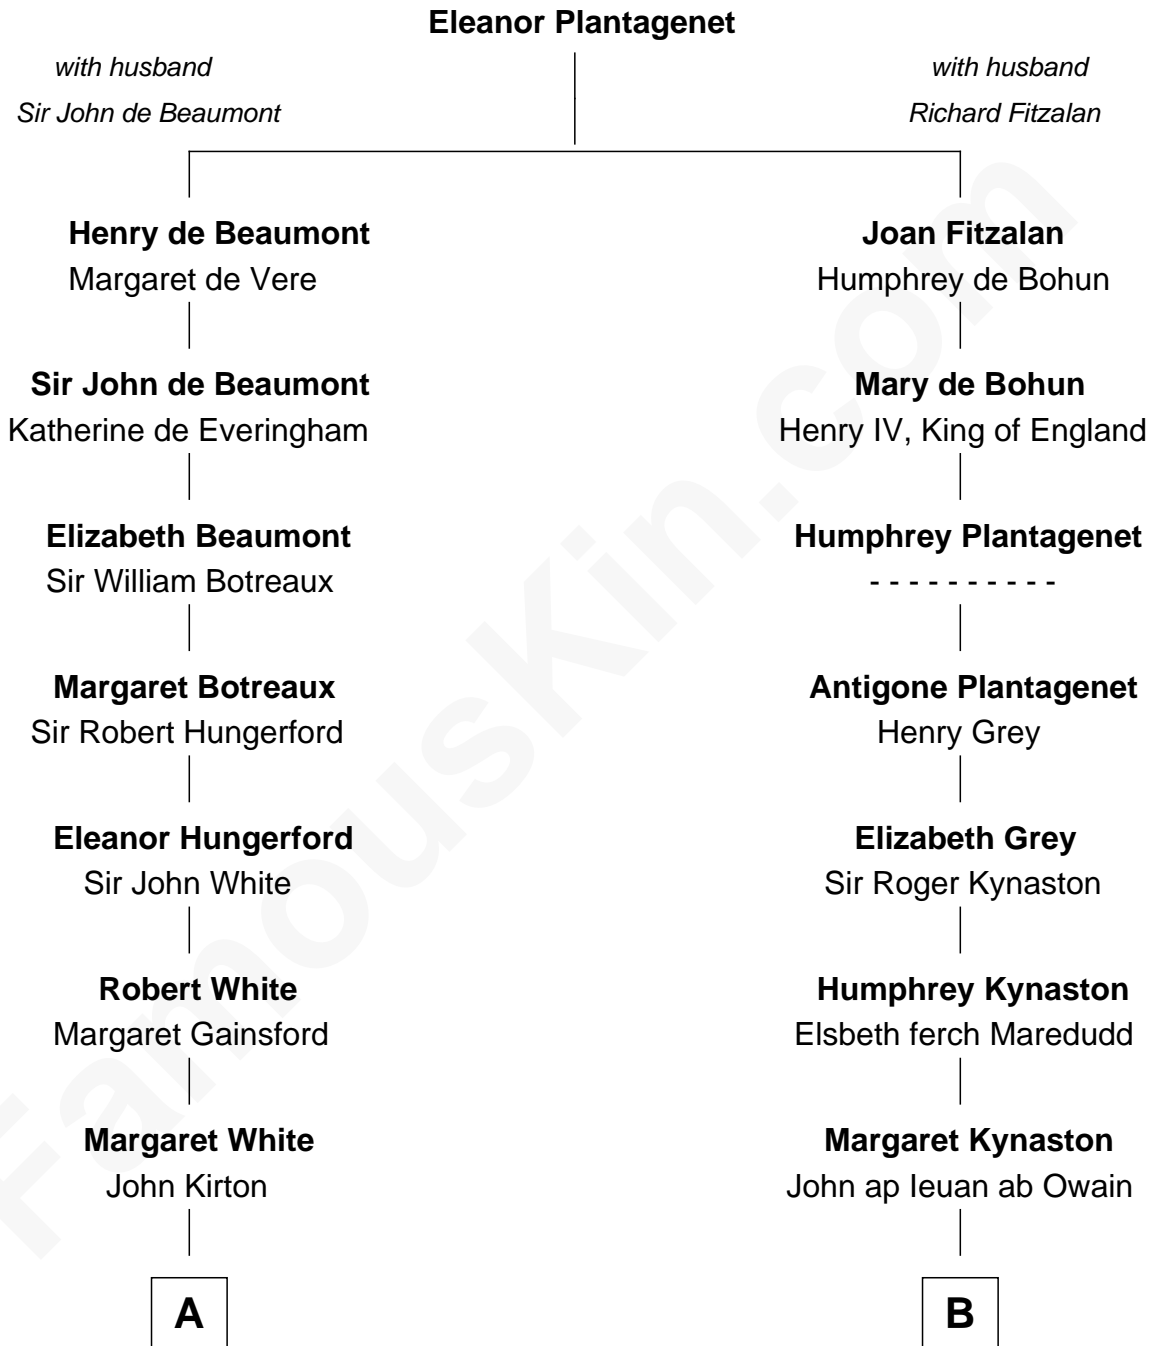

# FamousKin.com Relationship Chart of

**Sir Charles Tupper**

*6th Prime Minister of Canada*

17th cousin 4 times removed of

**Mary Chapin Carpenter**

*Singer and Songwriter*

**C**

**Dr. John Thomas Carpenter**

Eliza Adelaide Hill

**Dr. James Stratton Carpenter**

Lillian Louise Chapin

**Chapin Carpenter**

Ruth Smythe

**Chapin Carpenter**

Mary Bowie Robertson

**Mary Chapin Carpenter**

*Singer and Songwriter*