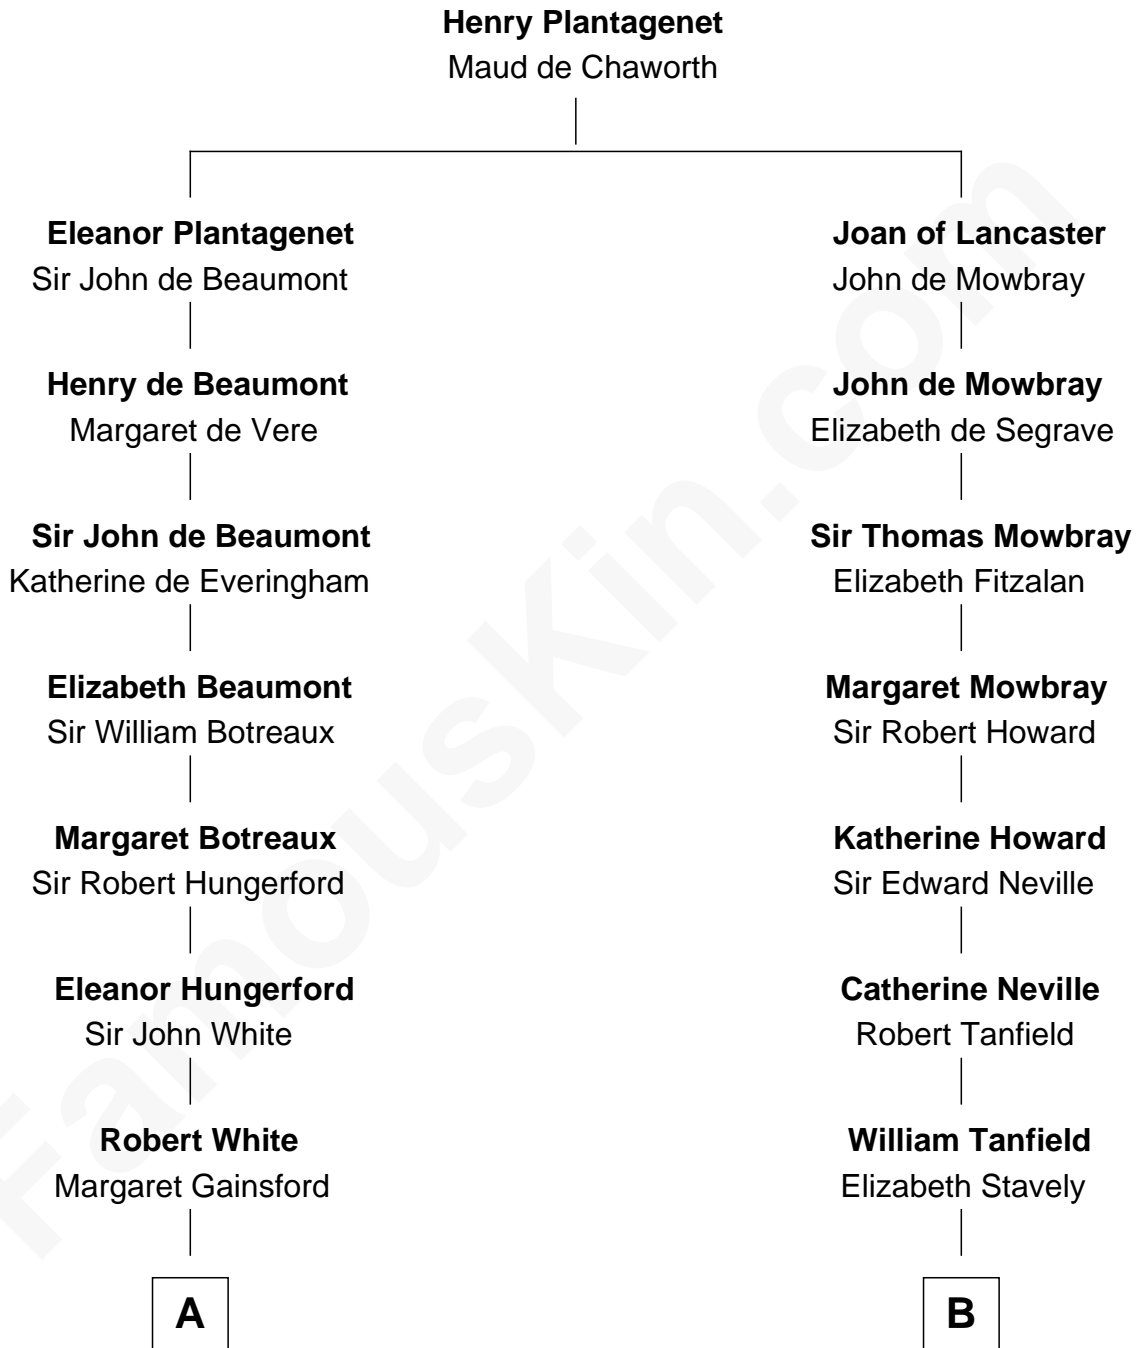

FamousKin.com

Relationship Chart of

Sir Charles Tupper

6th Prime Minister of Canada

16th cousin 2 times removed of

John Marshall

4th Chief Justice of the U.S. Supreme Court

C

—
Rev. Charles Tupper

Miriam Lockhart

—
Sir Charles Tupper

6th Prime Minister of Canada

FamousKin.com