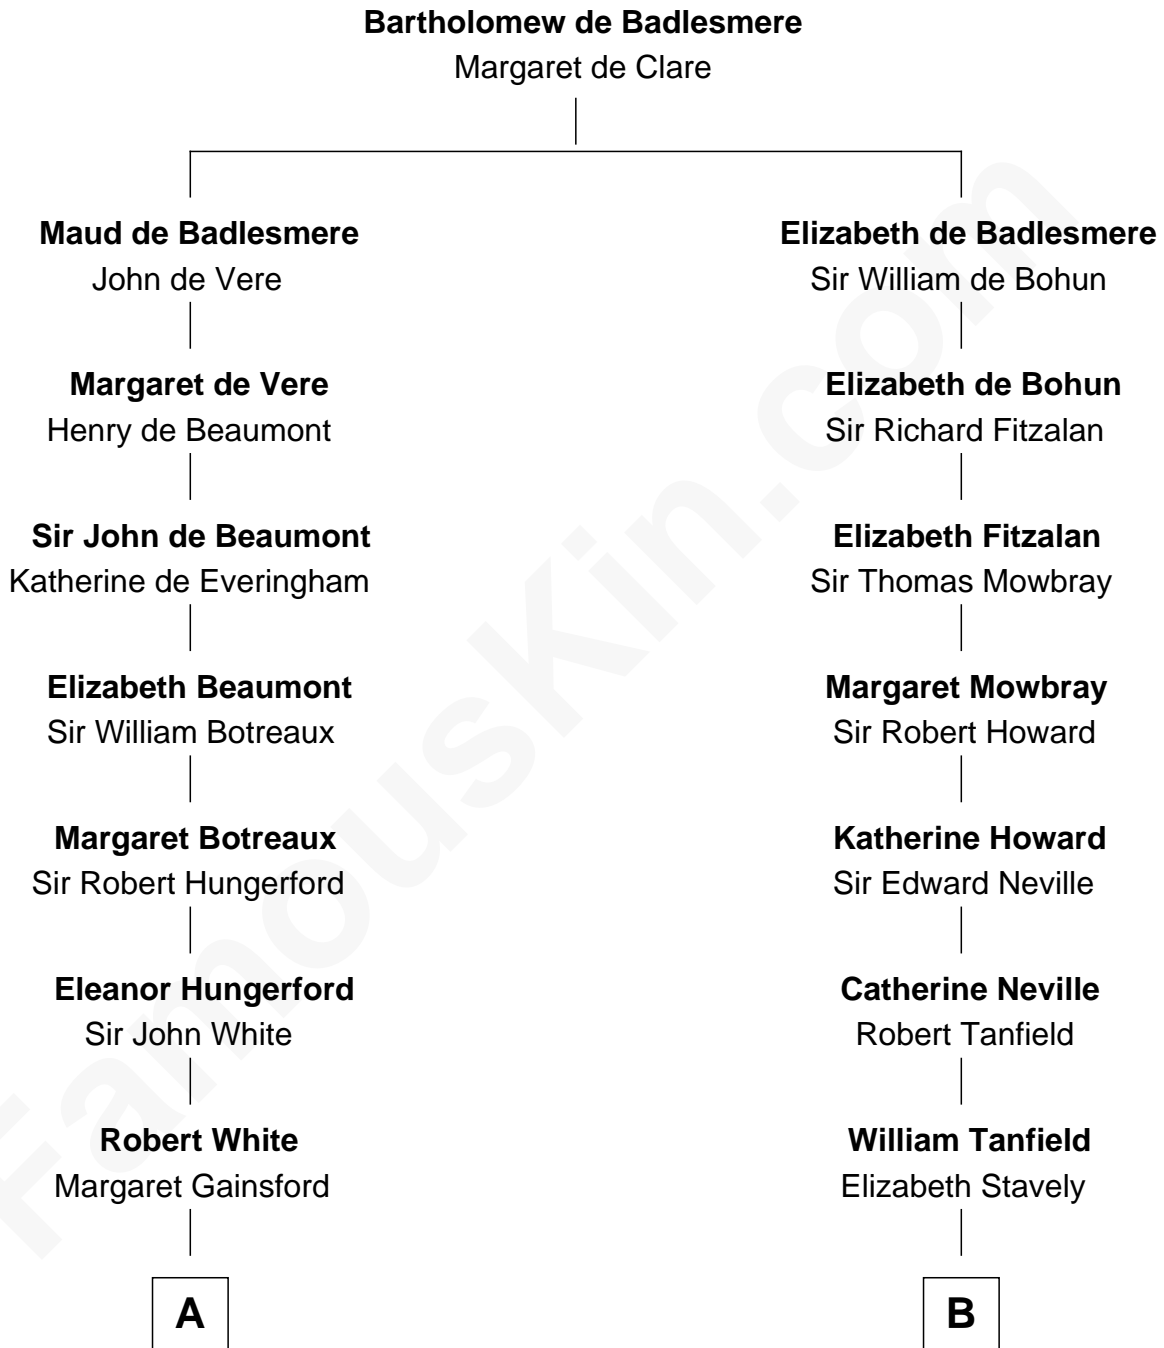

FamousKin.com
Relationship Chart of
Sir Charles Tupper

6th Prime Minister of Canada

16th cousin 2 times removed of

John Marshall

4th Chief Justice of the U.S. Supreme Court

C

—
Rev. Charles Tupper

Miriam Lockhart

—
Sir Charles Tupper

6th Prime Minister of Canada

FamousKin.com