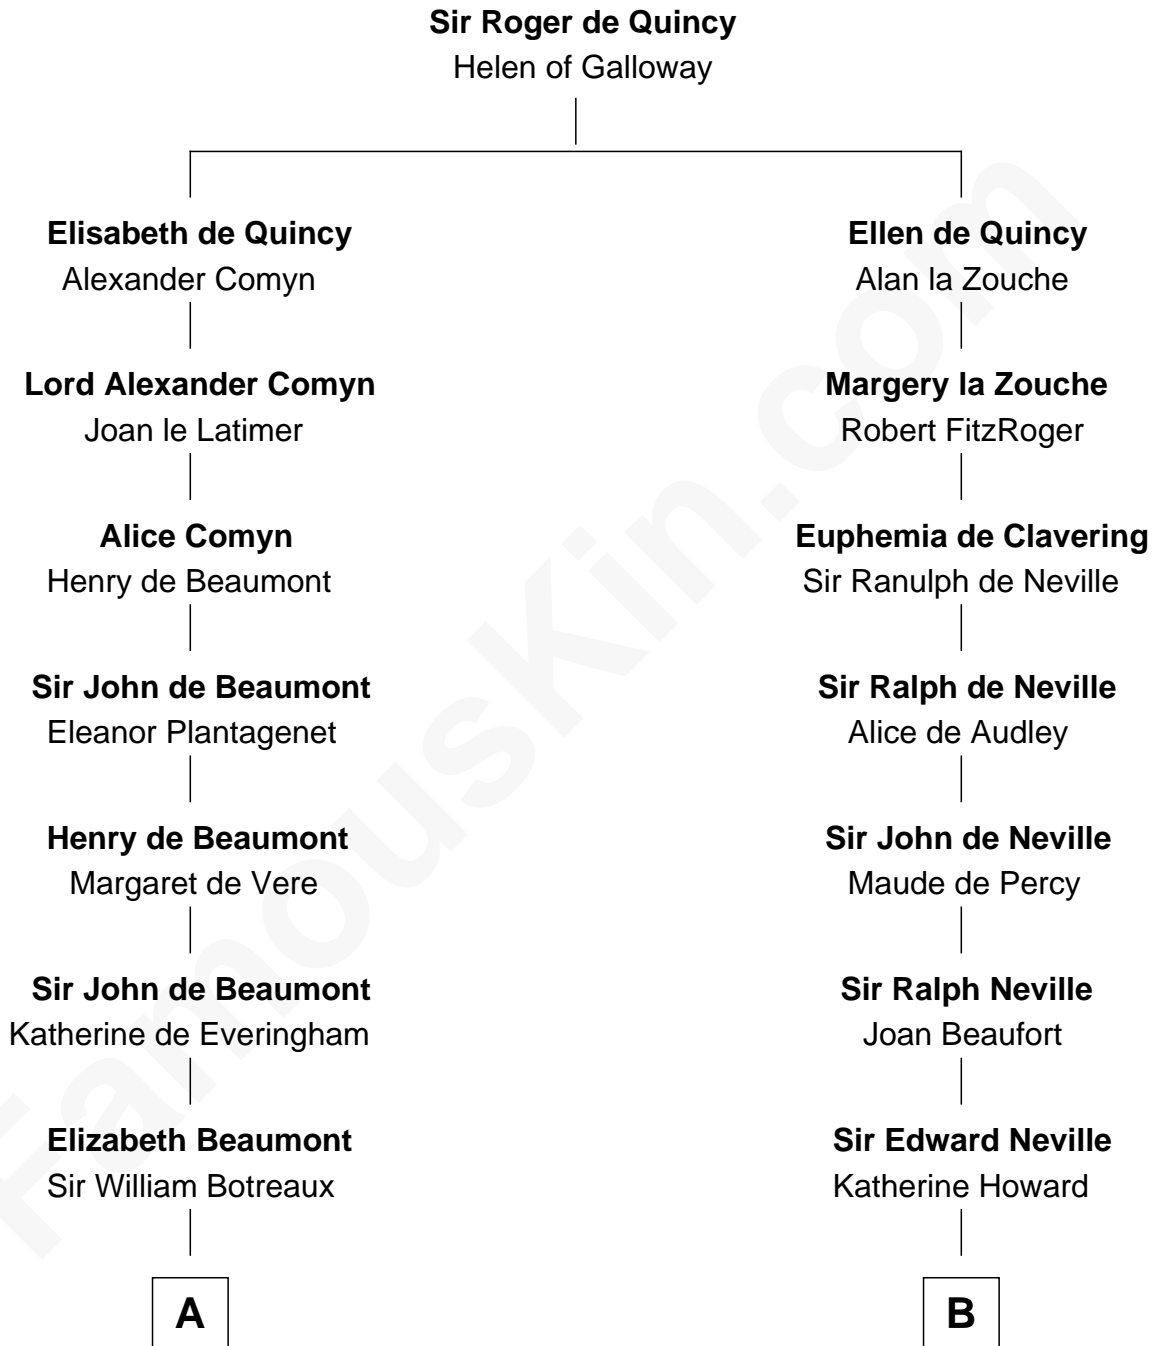

FamousKin.com Relationship Chart of

Sir Charles Tupper

6th Prime Minister of Canada

18th cousin 3 times removed of

John Marshall

4th Chief Justice of the U.S. Supreme Court

C

William Bassett

Abigail Bourne

Mary Bassett

Eliakim Tupper

Charles Tupper

Elizabeth West

Rev. Charles Tupper

Miriam Lockhart

Sir Charles Tupper