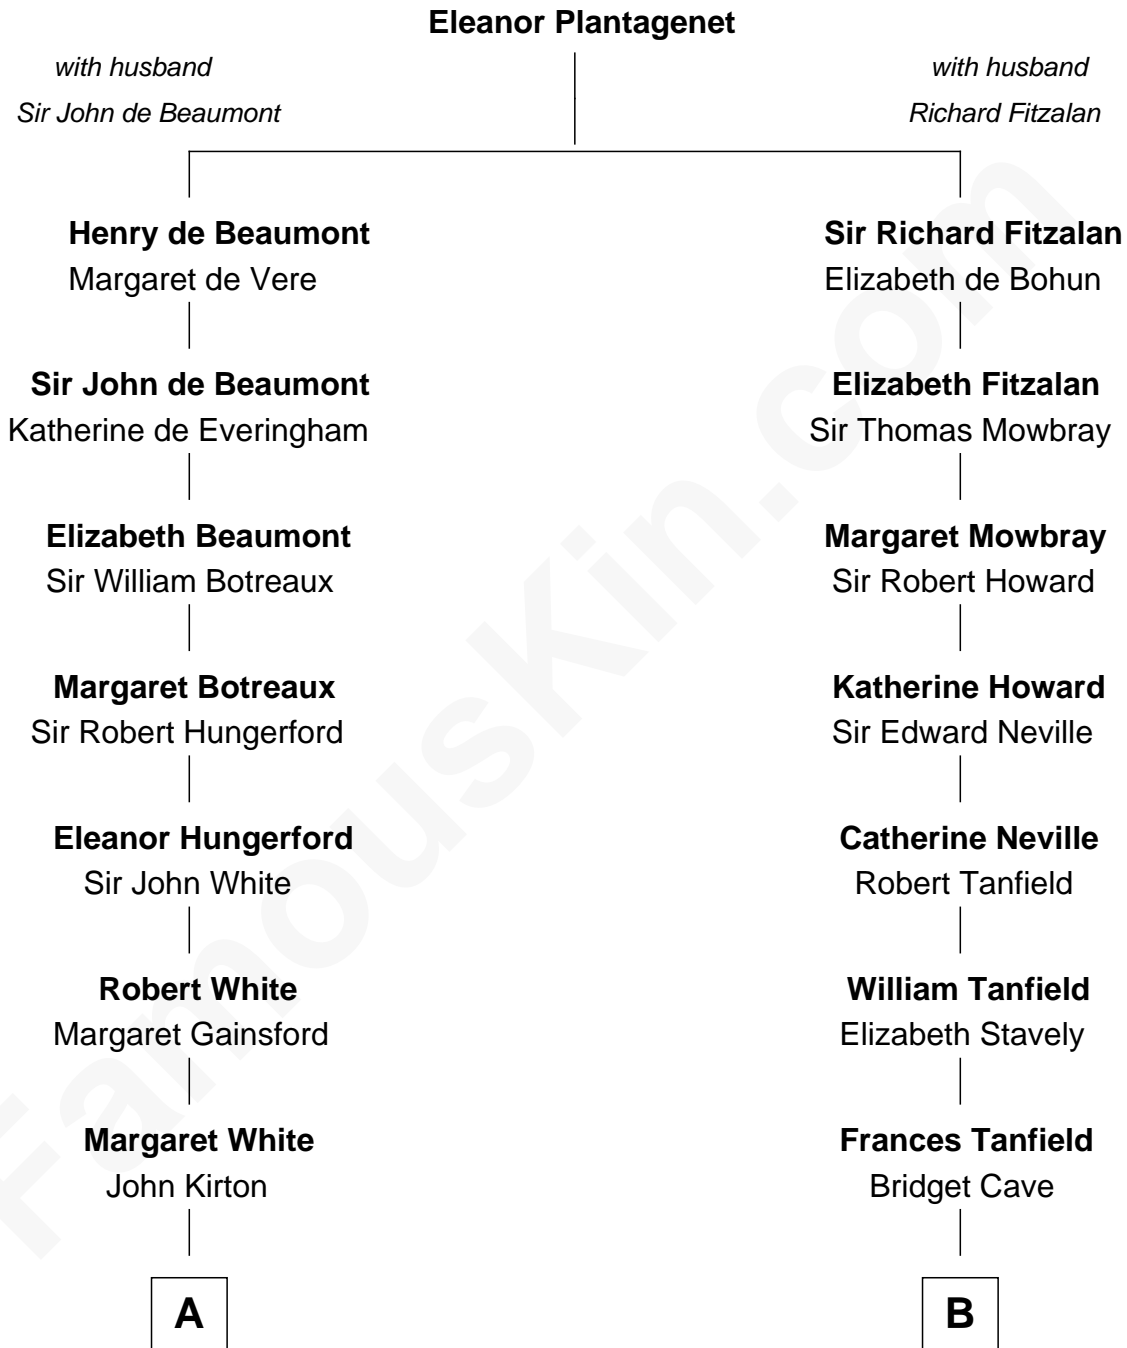

FamousKin.com Relationship Chart of

Sir Charles Tupper

6th Prime Minister of Canada

15th cousin 2 times removed of

John Marshall

4th Chief Justice of the U.S. Supreme Court

A

Stephen Kirton
Margaret Offley

Thomas Kirton
Mary Sadler

Mary Kirton
Robert Rainsford

Edward Rainsford
Mary - - - - -

Mary Rainsford
William Bassett

William Bassett
Rachel Willison

William Bassett
Abigail Bourne

Mary Bassett
Eliakim Tupper