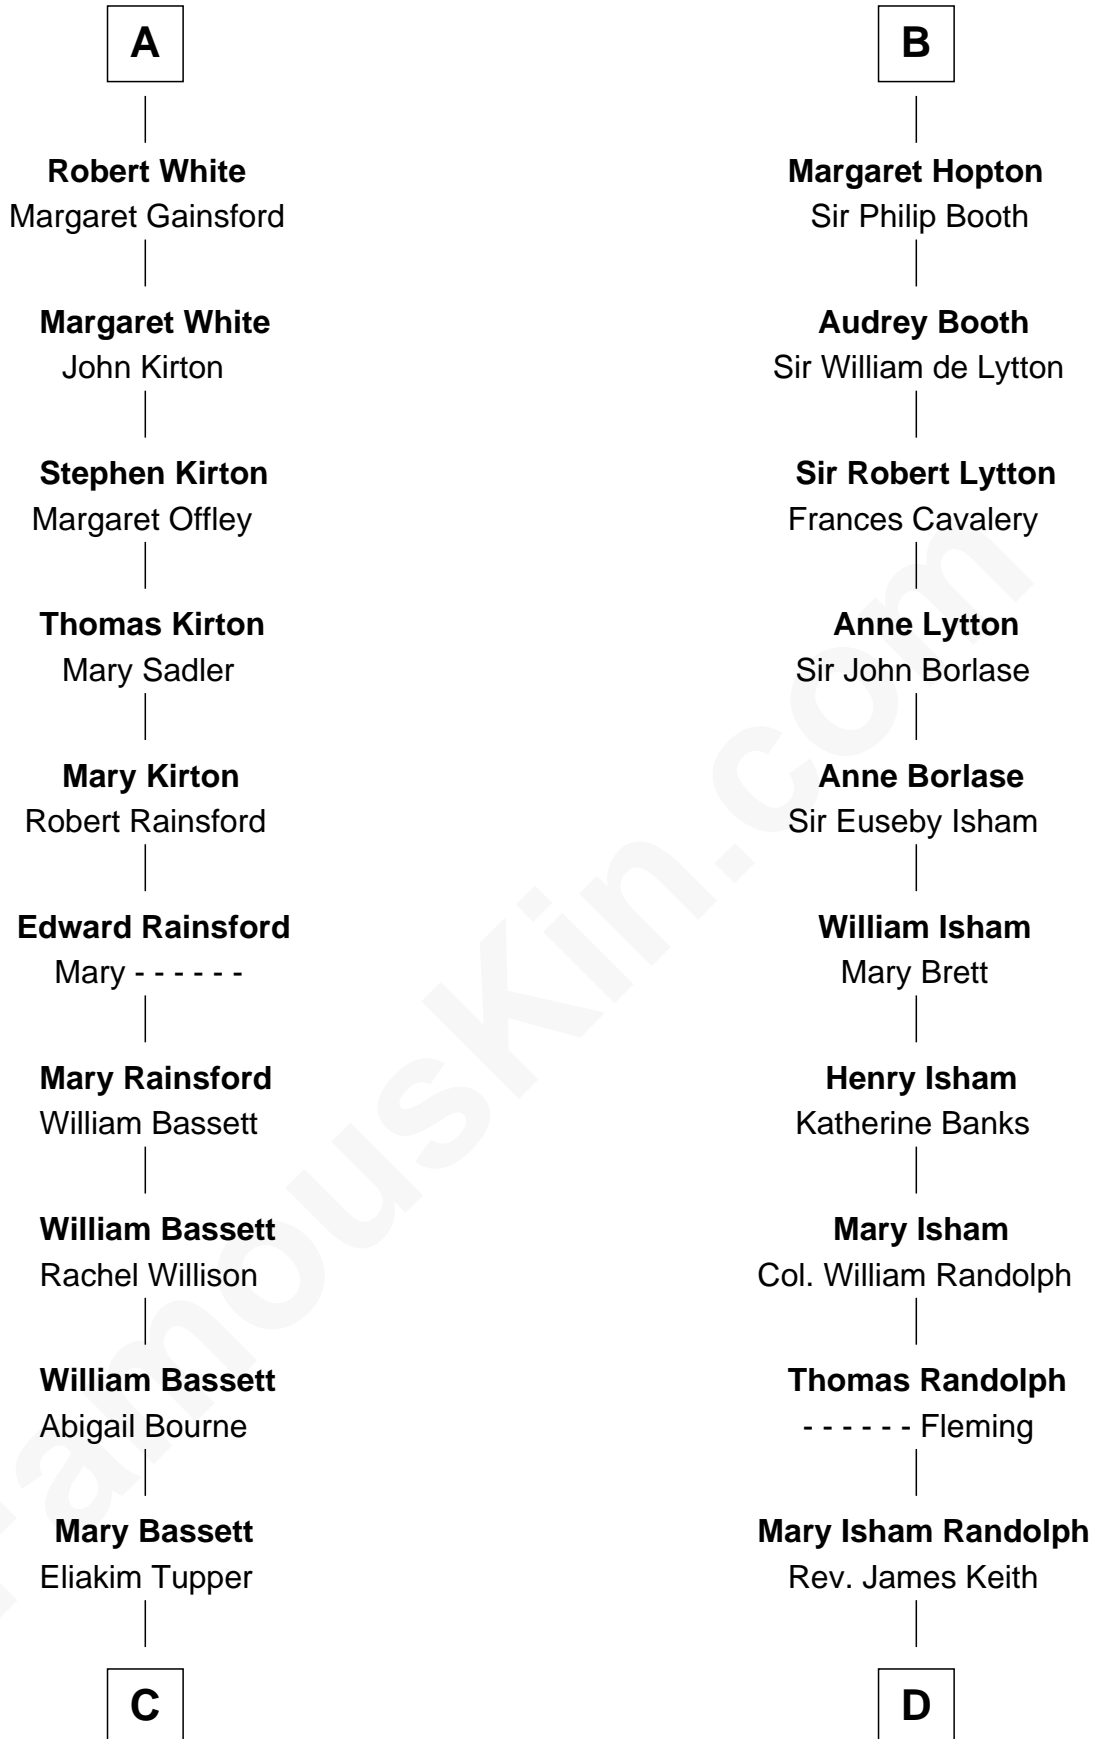

FamousKin.com Relationship Chart of

Sir Charles Tupper

6th Prime Minister of Canada

18th cousin 1 time removed of

John Marshall

4th Chief Justice of the U.S. Supreme Court

Sir Hugh le Despencer

Aveline Basset

C

Charles Tupper
Elizabeth West

Rev. Charles Tupper
Miriam Lockhart

Sir Charles Tupper
6th Prime Minister of Canada

D

Mary Randolph Keith
Col. Thomas Marshall

John Marshall
U.S. Supreme Court Chief Justice

FamousKin.com