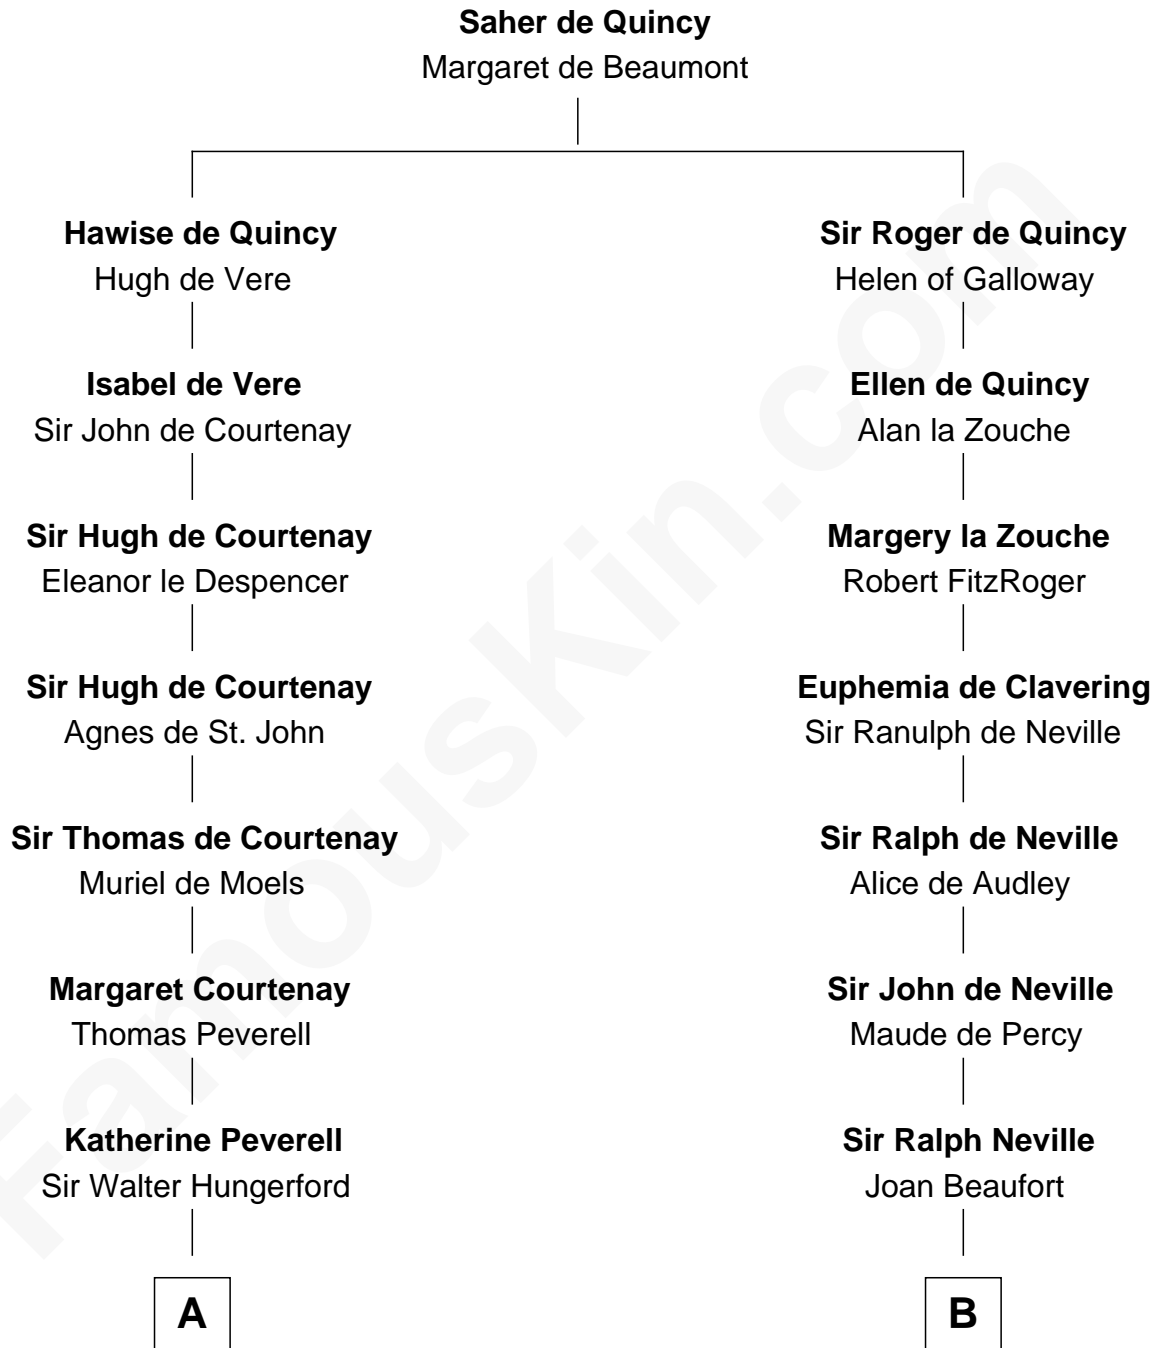

# FamousKin.com Relationship Chart of

**Sir Charles Tupper**

*6th Prime Minister of Canada*

19th cousin 2 times removed of

**John Marshall**

*4th Chief Justice of the U.S. Supreme Court*

**C**

**William Bassett**

Abigail Bourne

**Mary Bassett**

Eliakim Tupper

**Charles Tupper**

Elizabeth West

**Rev. Charles Tupper**

Miriam Lockhart

**Sir Charles Tupper**