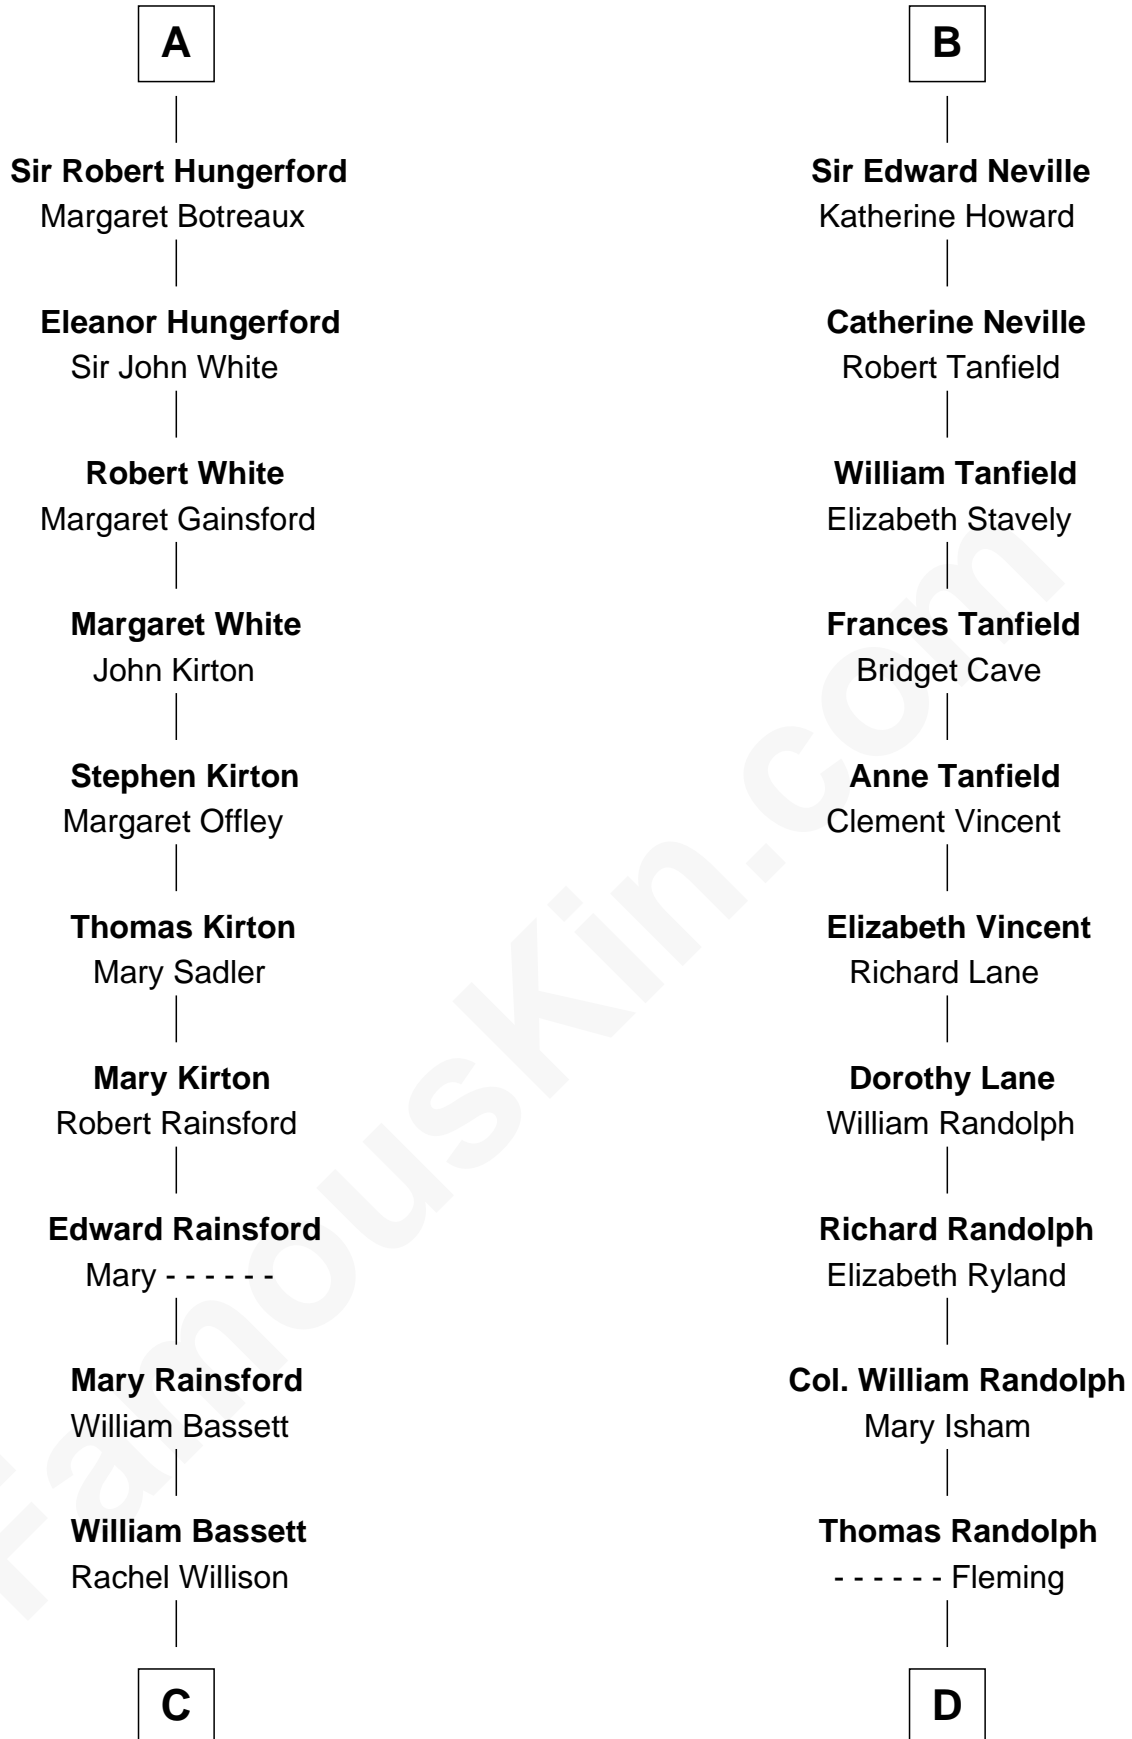

# FamousKin.com Relationship Chart of

**Sir Charles Tupper**

*6th Prime Minister of Canada*

19th cousin 2 times removed of

**John Marshall**

*4th Chief Justice of the U.S. Supreme Court*

**C**

**William Bassett**

Abigail Bourne

**Mary Bassett**

Eliakim Tupper

**Charles Tupper**

Elizabeth West

**Rev. Charles Tupper**

Miriam Lockhart

**Sir Charles Tupper**