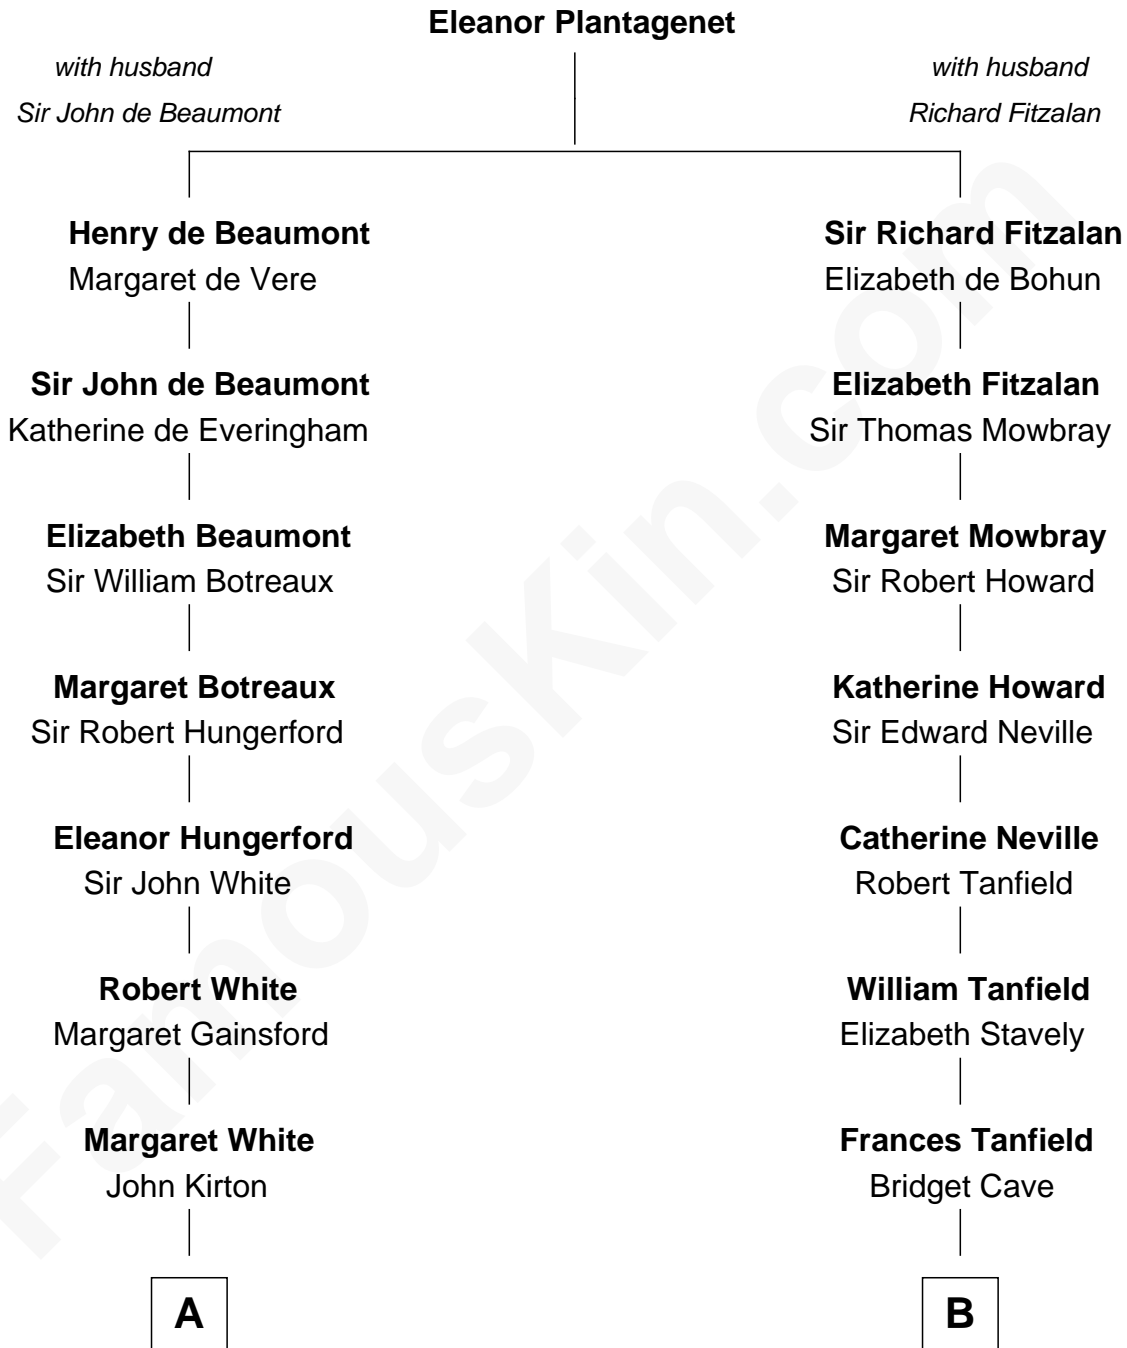

FamousKin.com Relationship Chart of

Sir Charles Tupper

6th Prime Minister of Canada

17th cousin 4 times removed of

Edward Norton

Movie Actor

C

George Moffett Harrison

Bettie Montgomery. Kent

Joseph Kent Harrison

Cornelia Long Somerville

Betty Kent Harrison

Edward Mower Norton

Edward Mower Norton

Lydia Robinson Rouse

Edward Norton