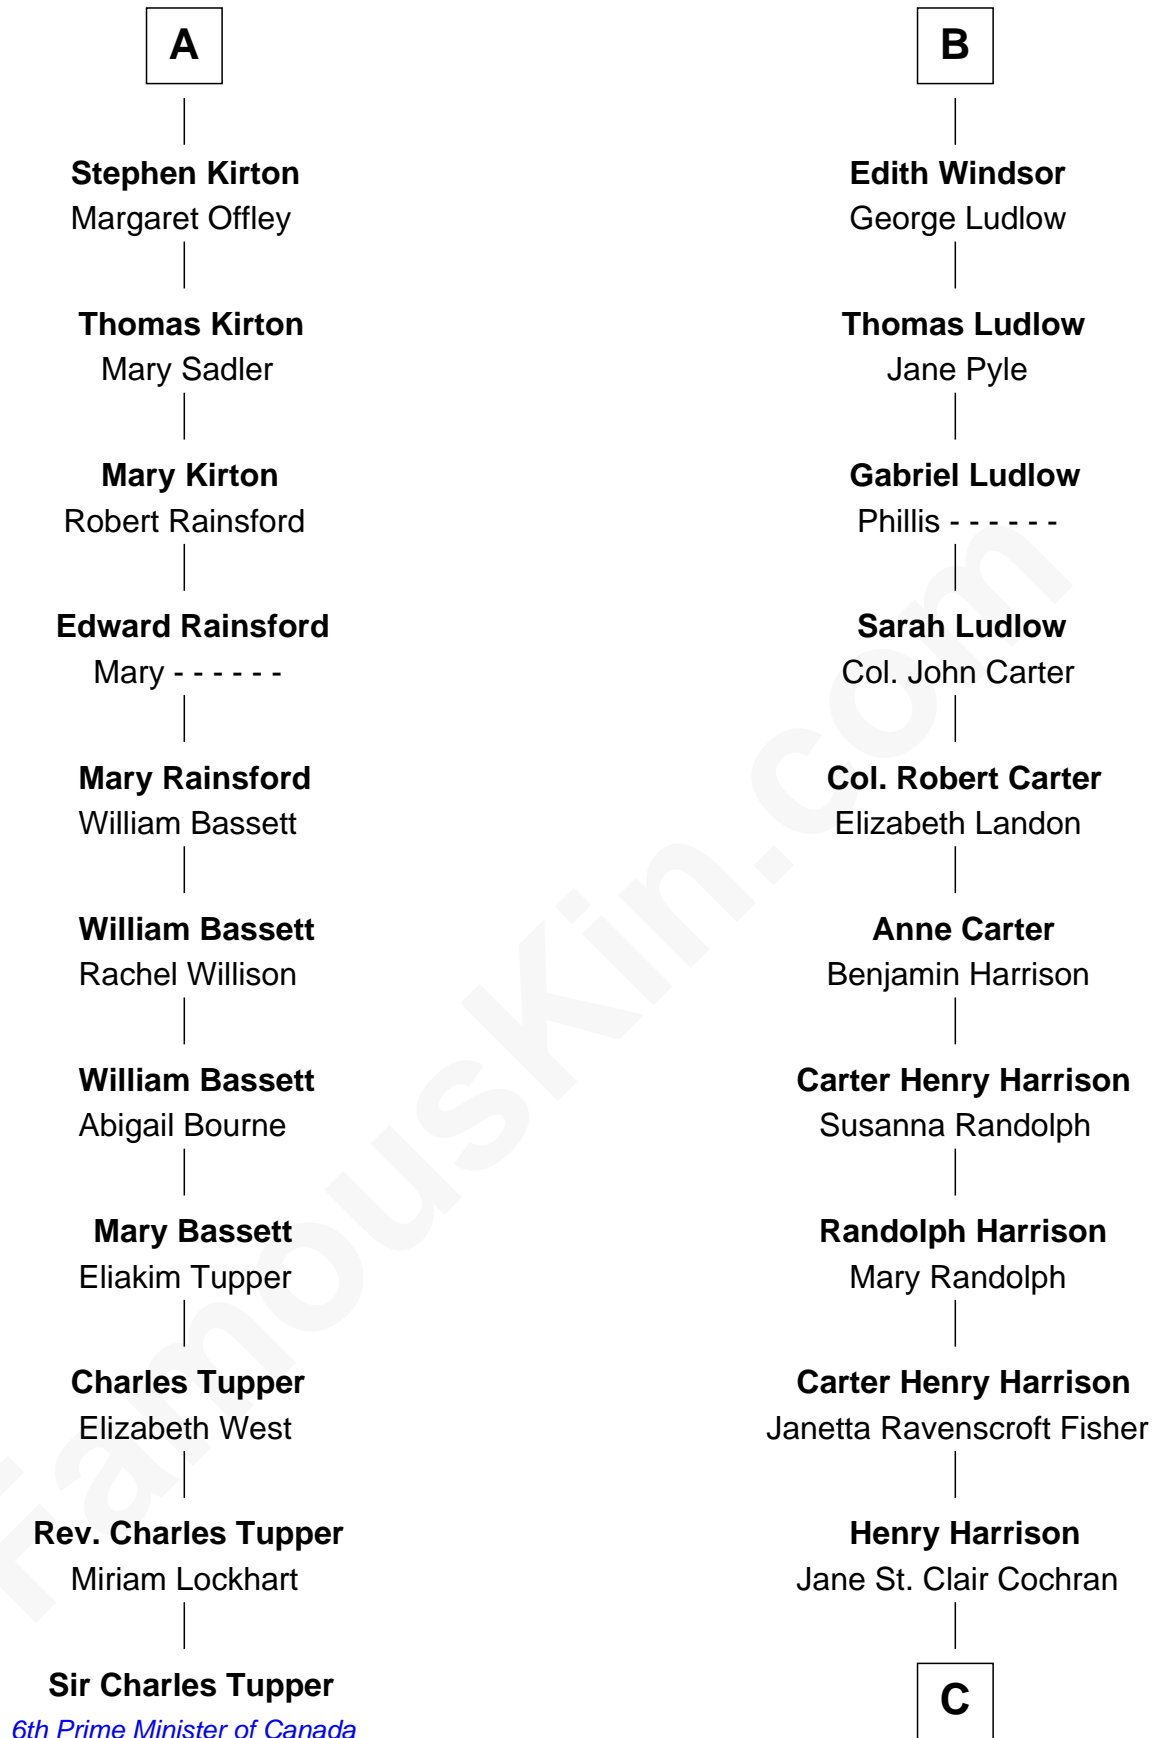

## Relationship Chart of

**Sir Charles Tupper**

*6th Prime Minister of Canada*

17th cousin 4 times removed of

**Edward Norton**

*Movie Actor*

**Sir Hugh de Courtenay**

Agnes de St. John

**Eleanor Hungerford**

Sir John White

**Robert White**

Margaret Gainsford

**Margaret White**

John Kirton

**A**

**Sir Hugh de Courtenay**

John Andrews

**Elizabeth Andrews**

Sir Thomas de Windsor

**Sir Andrews de Windsor**

Elizabeth Blount

**B**

**C**

**George Moffett Harrison**

Bettie Montgomery. Kent

**Joseph Kent Harrison**

Cornelia Long Somerville

**Betty Kent Harrison**

Edward Mower Norton

**Edward Mower Norton**

Lydia Robinson Rouse

**Edward Norton**