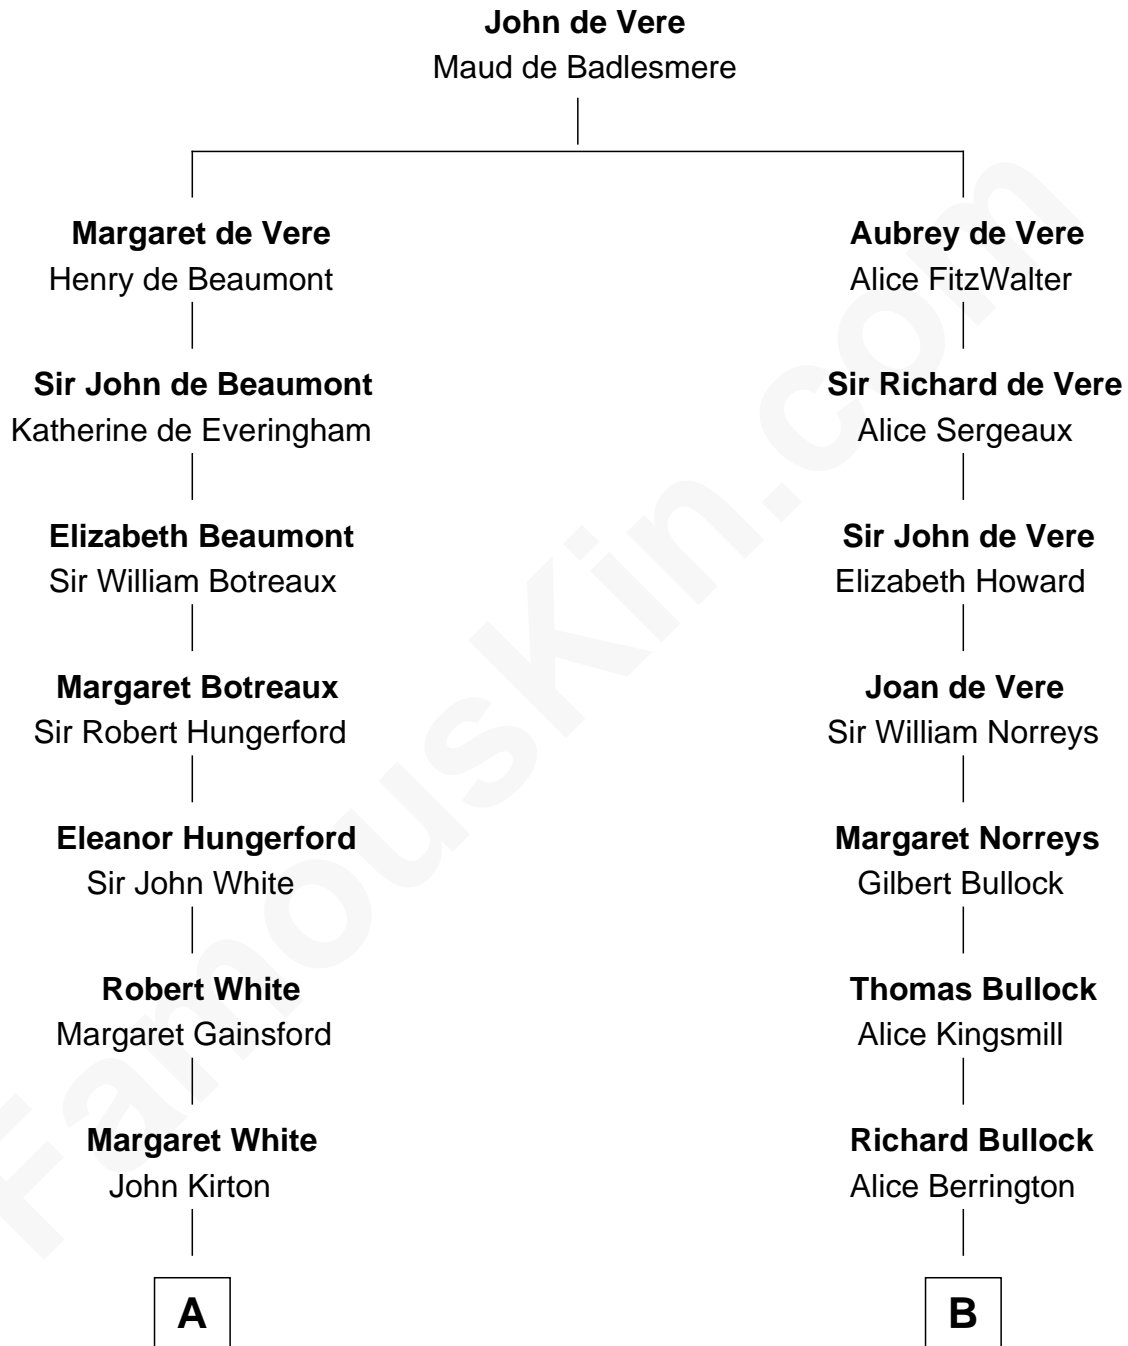

FamousKin.com

Relationship Chart of

Sir Charles Tupper

6th Prime Minister of Canada

17th cousin 4 times removed of

Mike Love

Co-Founder of The Beach Boys

C

George Washington Wilson

Mary Bailey

William Henry Wilson

Alta Lenora Chitwood

William Coral Wilson

Edith Sophia Sthole

Emily Glee Wilson

Edward Milton Love