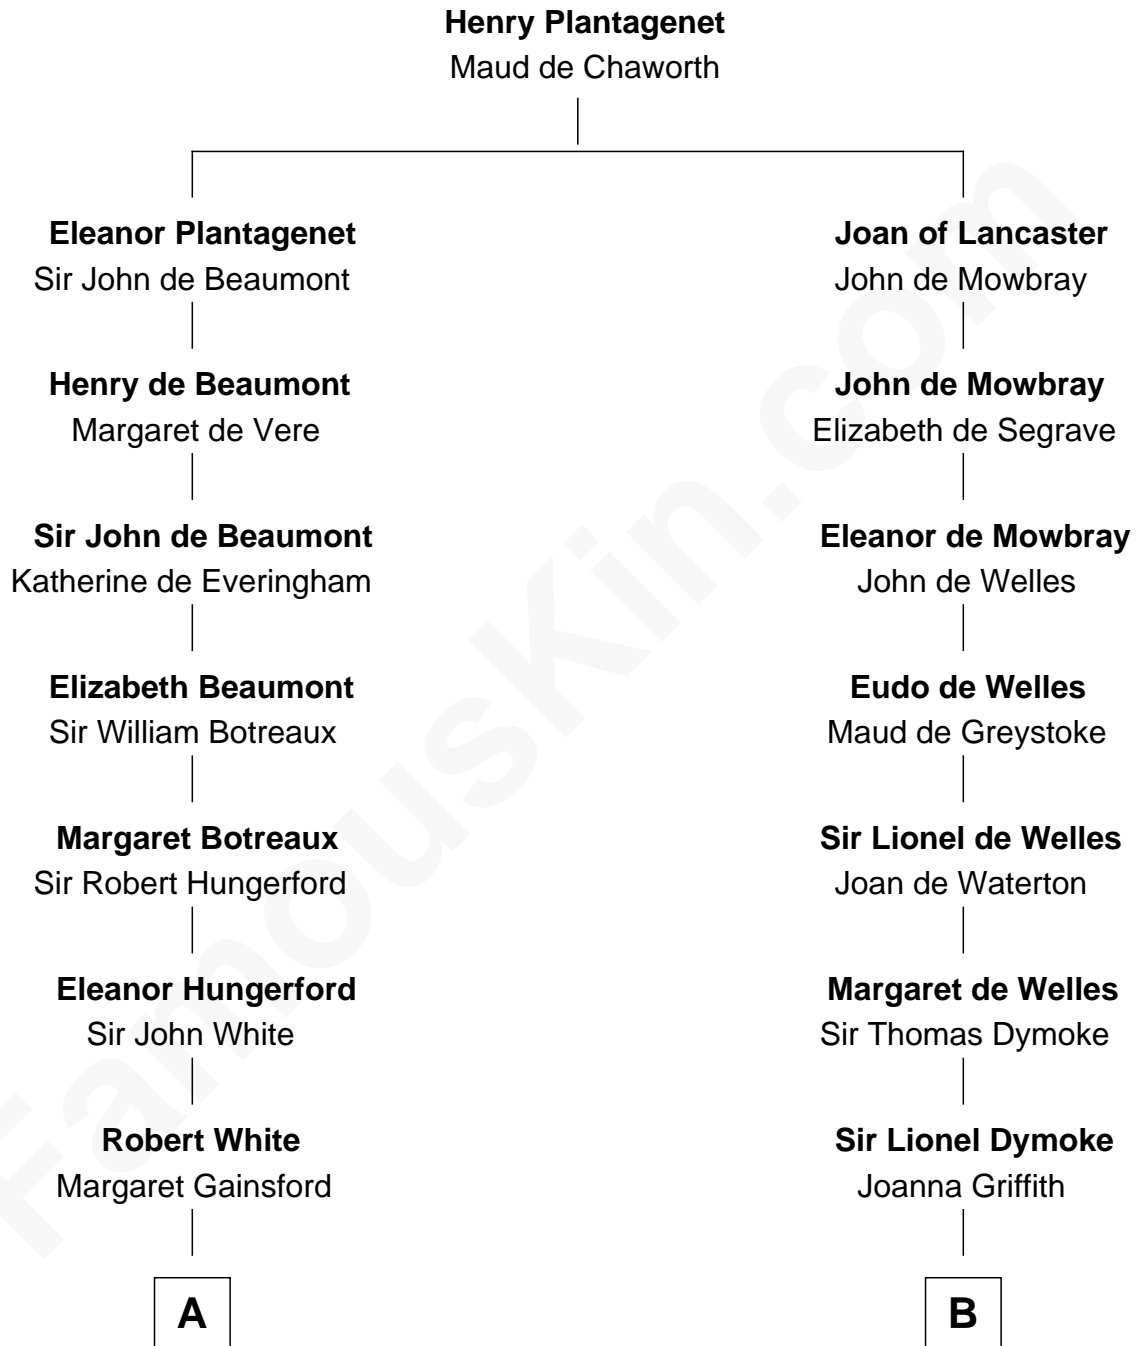

FamousKin.com

Relationship Chart of

Sir Charles Tupper

6th Prime Minister of Canada

17th cousin 1 time removed of

Ichabod Goodwin

27th Governor of New Hampshire

C

—
Rev. Charles Tupper

Miriam Lockhart

—
Sir Charles Tupper

6th Prime Minister of Canada

FamousKin.com