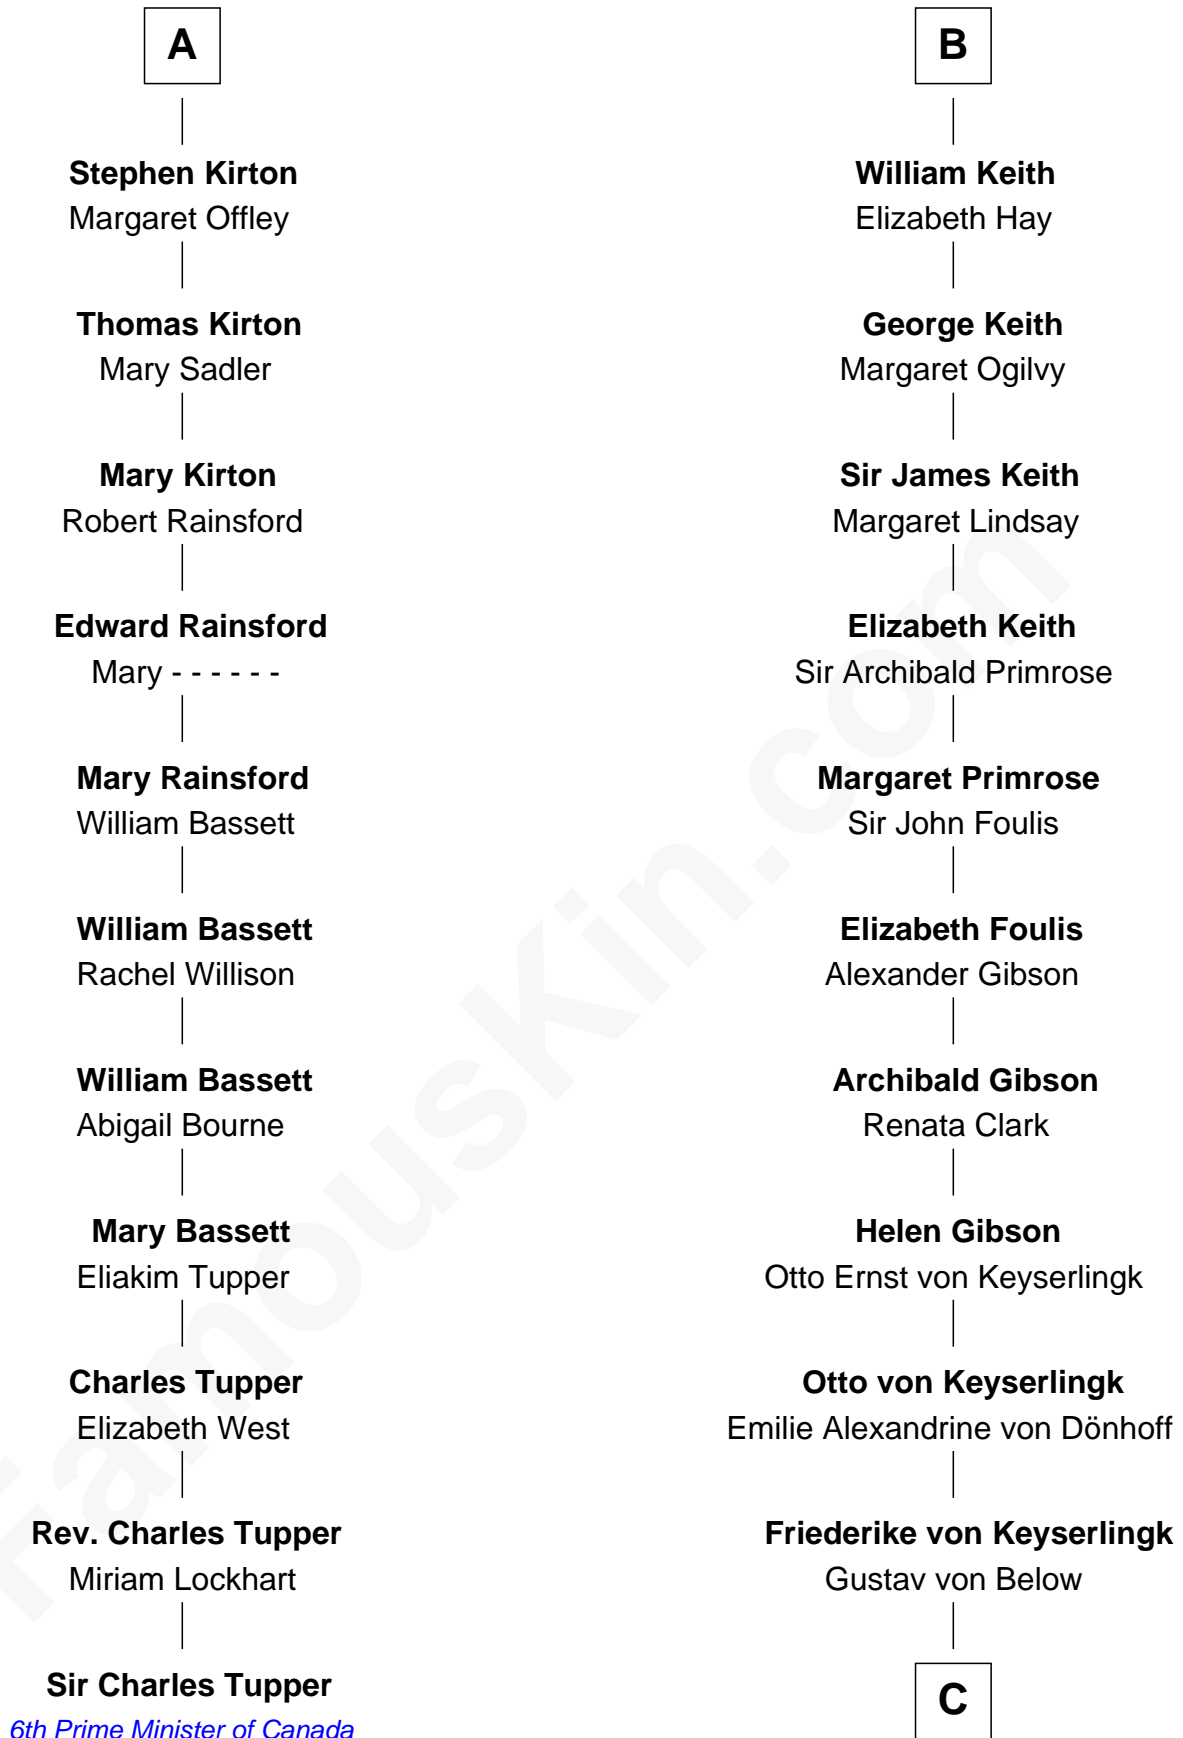

# FamousKin.com Relationship Chart of

**Sir Charles Tupper**

*6th Prime Minister of Canada*

17th cousin 3 times removed of

**Wernher von Braun**

*Rocket Scientist*

**C**

**Karl Emil Gustav von Below**

Eleonore Melitta Behrend

**Marie Eleonore Dorothea von Below**

Wernher von Quistorp

**Emmy von Quistorp**

Magnus von Braun

**Wernher von Braun**

*Rocket Scientist*

FamousKin.com