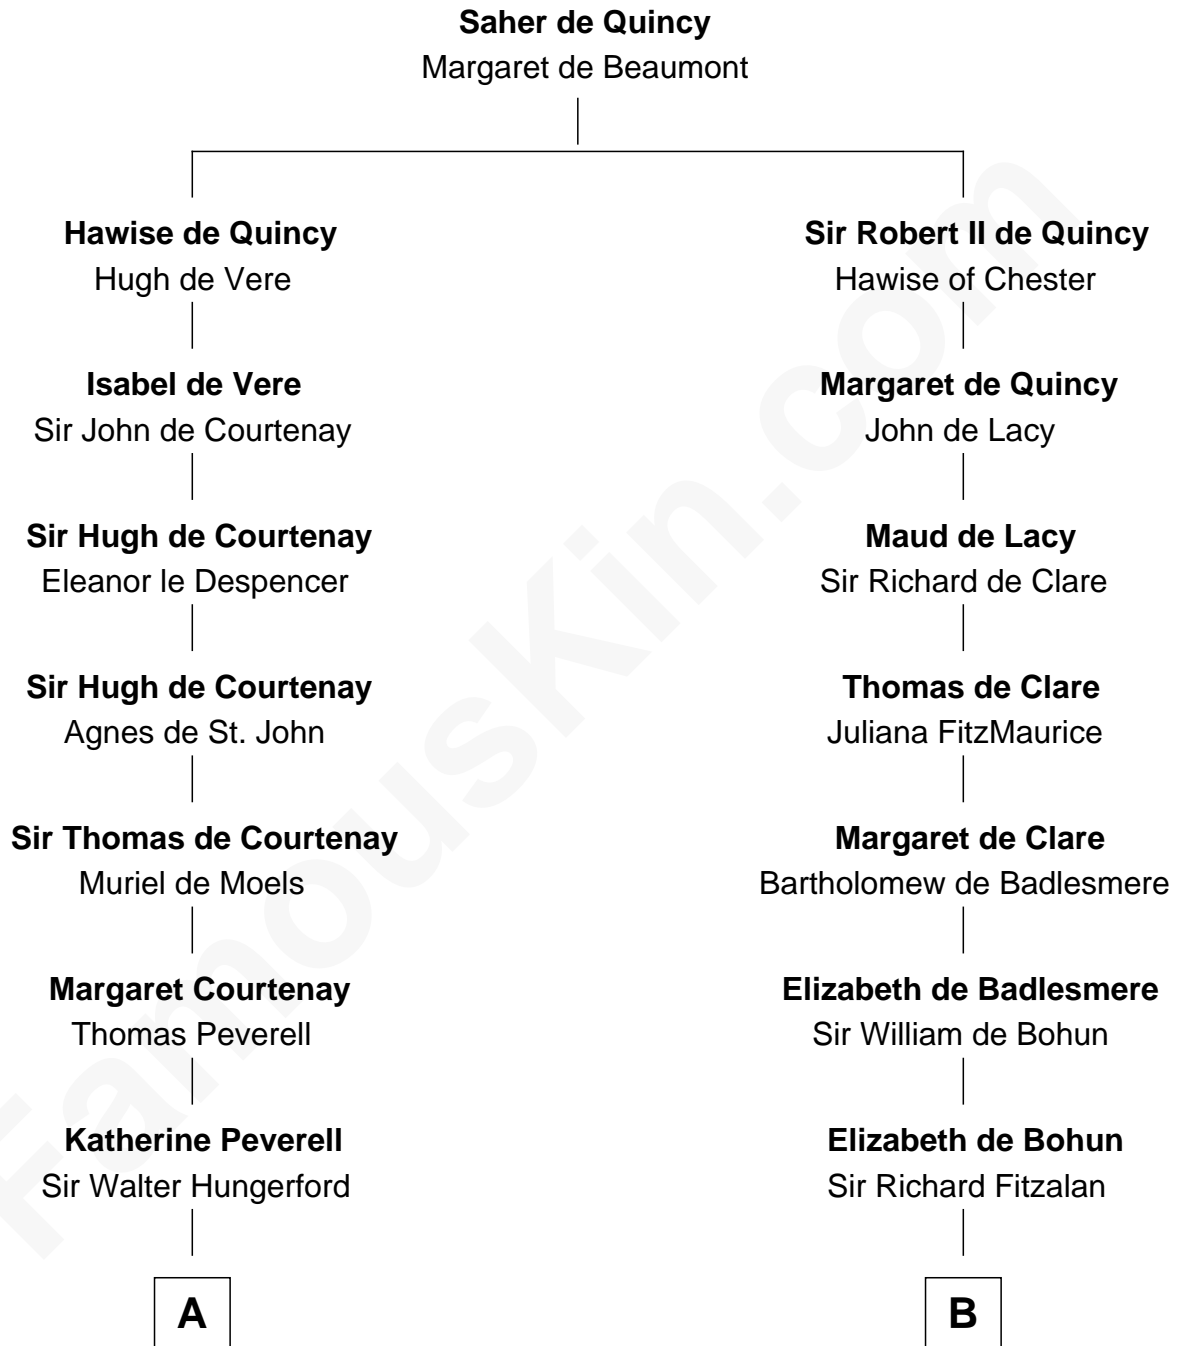

FamousKin.com Relationship Chart of

Sir Charles Tupper

6th Prime Minister of Canada

18th cousin 3 times removed of

Richard Henry Lee

Signer of the Declaration of Independence

C

William Bassett

Abigail Bourne

Mary Bassett

Eliakim Tupper

Charles Tupper

Elizabeth West

Rev. Charles Tupper

Miriam Lockhart

Sir Charles Tupper