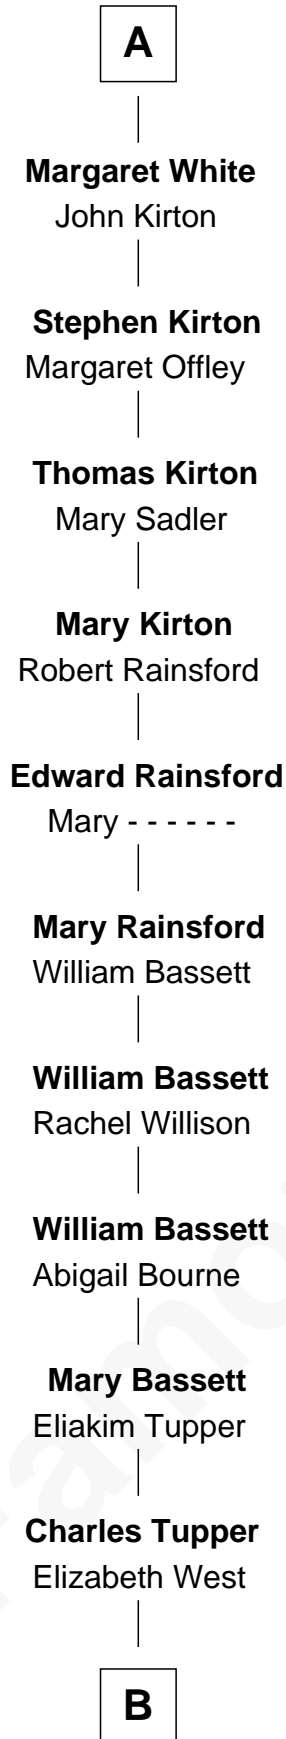

FamousKin.com Relationship Chart of

Sir Charles Tupper

6th Prime Minister of Canada

7th cousin 11 times removed of

Anne Boleyn

2nd Wife of King Henry VIII

Bartholomew de Badlesmere

Margaret de Clare

B

Rev. Charles Tupper

Miriam Lockhart

Sir Charles Tupper

6th Prime Minister of Canada

FamousKin.com