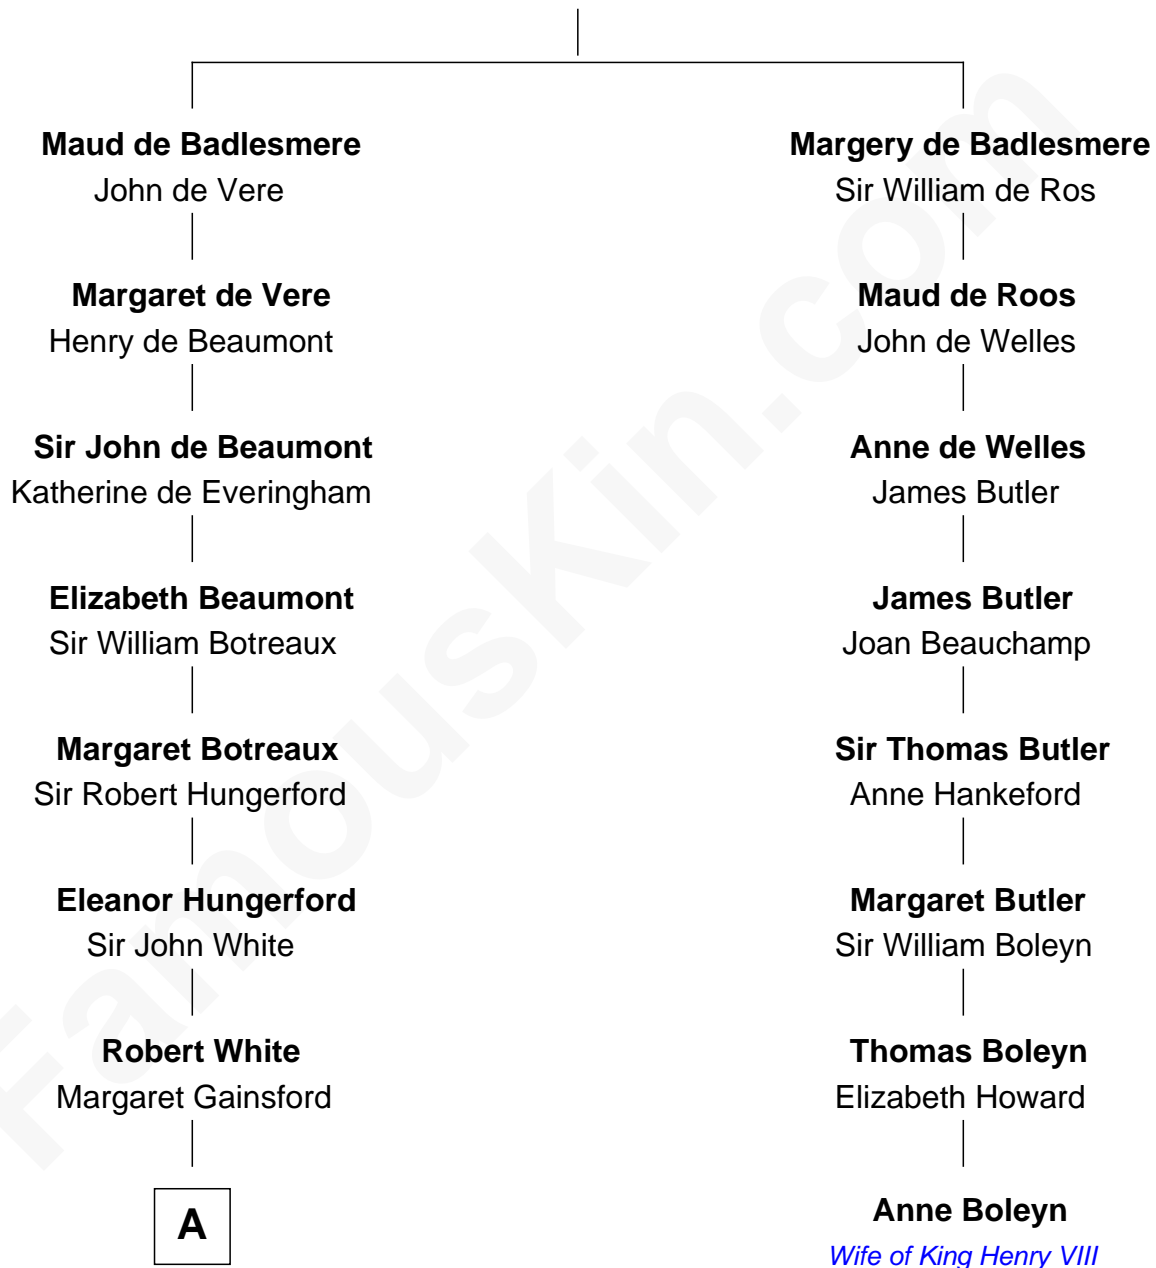

FamousKin.com Relationship Chart of

Sir Charles Tupper

6th Prime Minister of Canada

7th cousin 11 times removed of

Anne Boleyn

2nd Wife of King Henry VIII

Bartholomew de Badlesmere

Margaret de Clare

B

Rev. Charles Tupper

Miriam Lockhart

Sir Charles Tupper

6th Prime Minister of Canada

FamousKin.com