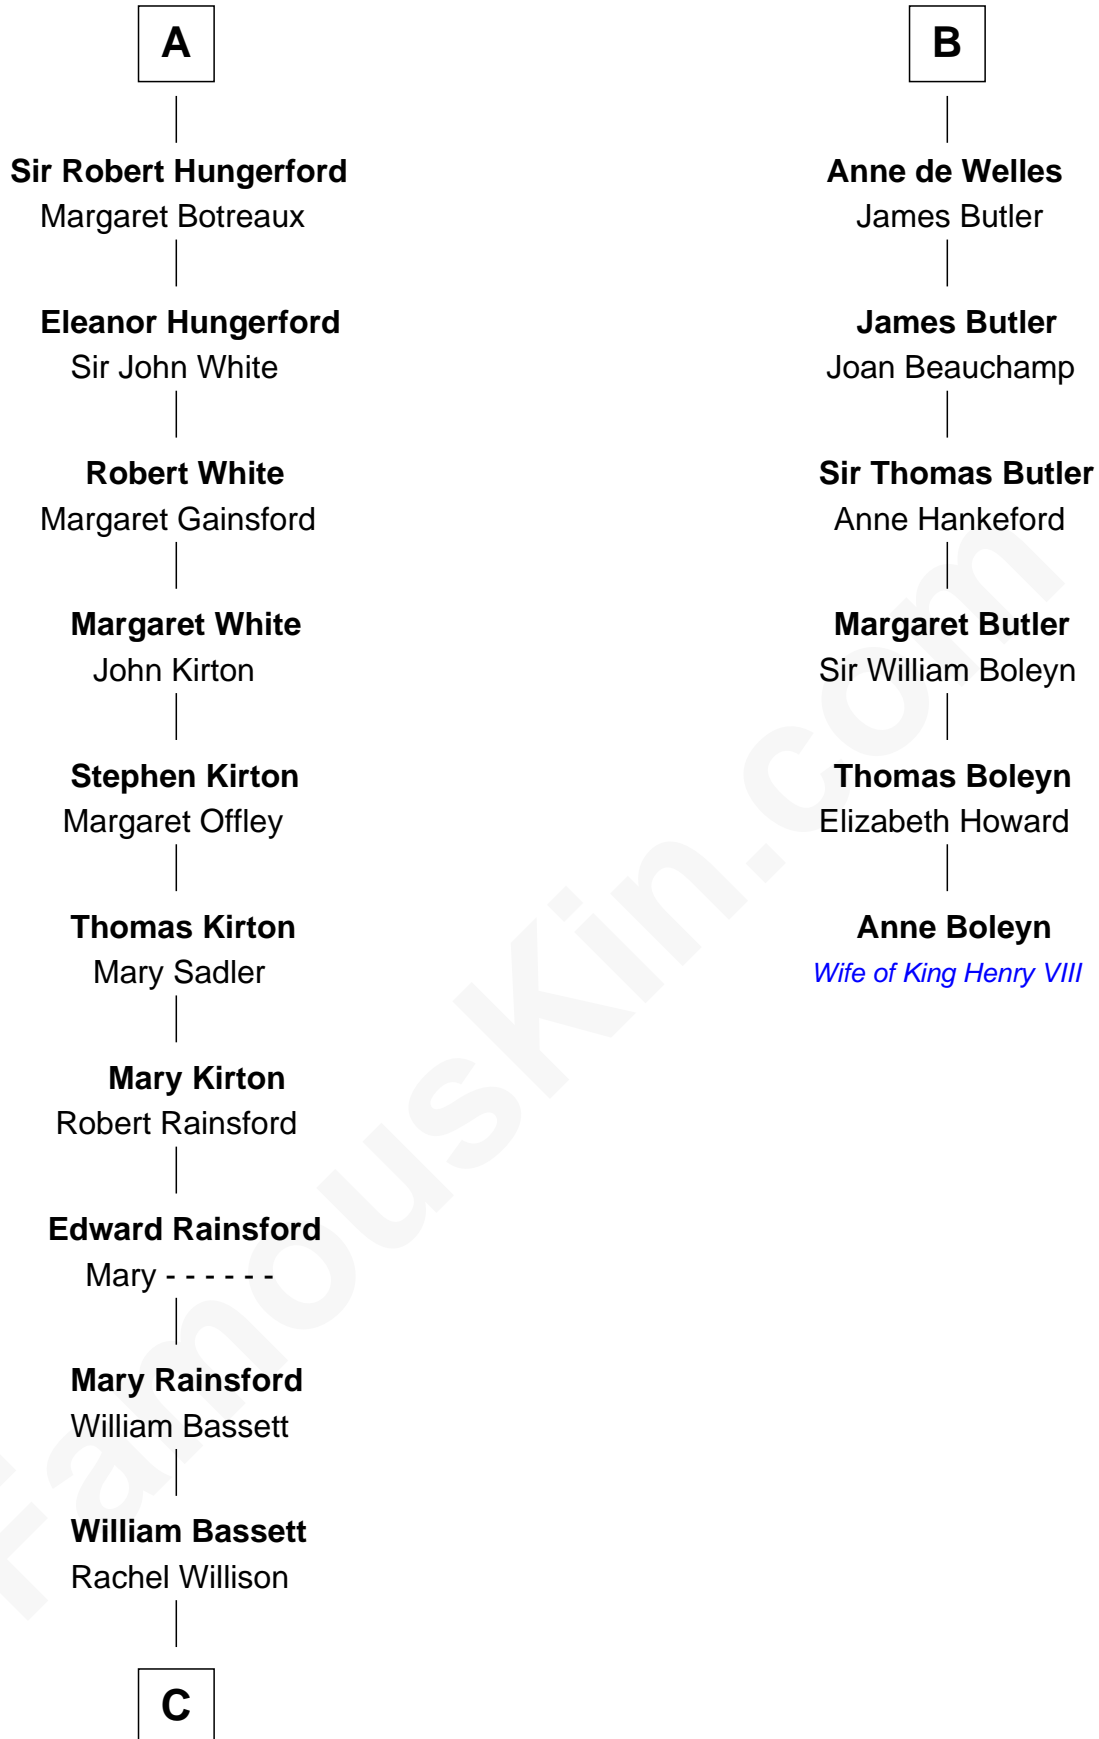

FamousKin.com Relationship Chart of

Sir Charles Tupper

6th Prime Minister of Canada

12th cousin 9 times removed of

Anne Boleyn

2nd Wife of King Henry VIII

Saher de Quincy
Margaret de Beaumont

C

William Bassett

Abigail Bourne

Mary Bassett

Eliakim Tupper

Charles Tupper

Elizabeth West

Rev. Charles Tupper

Miriam Lockhart

Sir Charles Tupper

6th Prime Minister of Canada

FamousKin.com