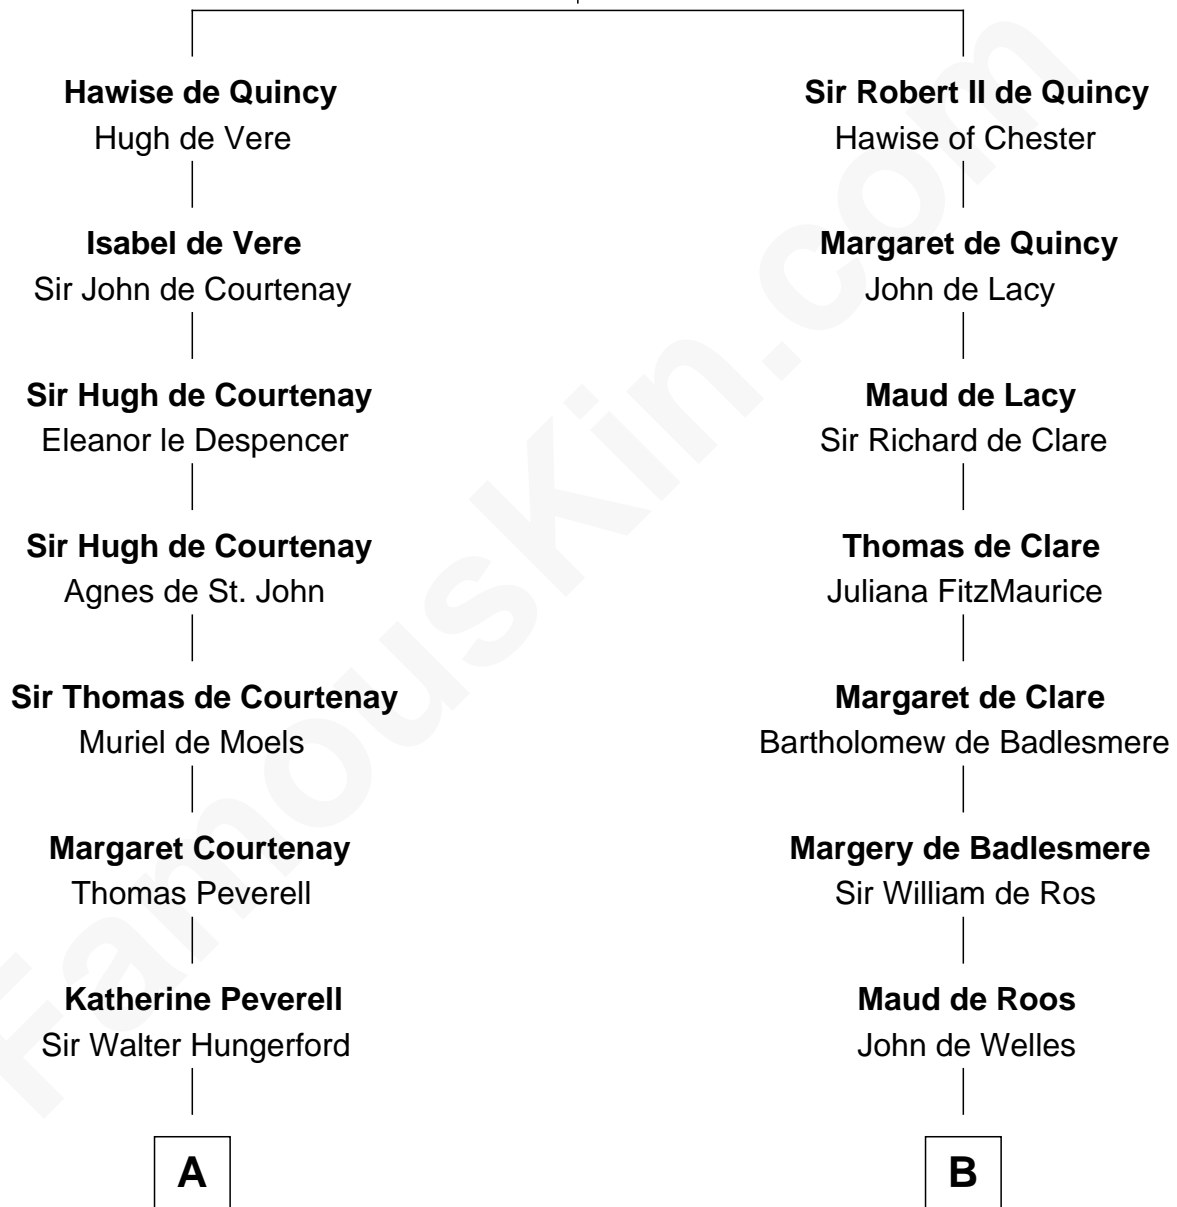

FamousKin.com Relationship Chart of

Sir Charles Tupper

6th Prime Minister of Canada

12th cousin 9 times removed of

Anne Boleyn

2nd Wife of King Henry VIII

Saher de Quincy
Margaret de Beaumont

C

William Bassett

Abigail Bourne

Mary Bassett

Eliakim Tupper

Charles Tupper

Elizabeth West

Rev. Charles Tupper

Miriam Lockhart

Sir Charles Tupper

6th Prime Minister of Canada

FamousKin.com