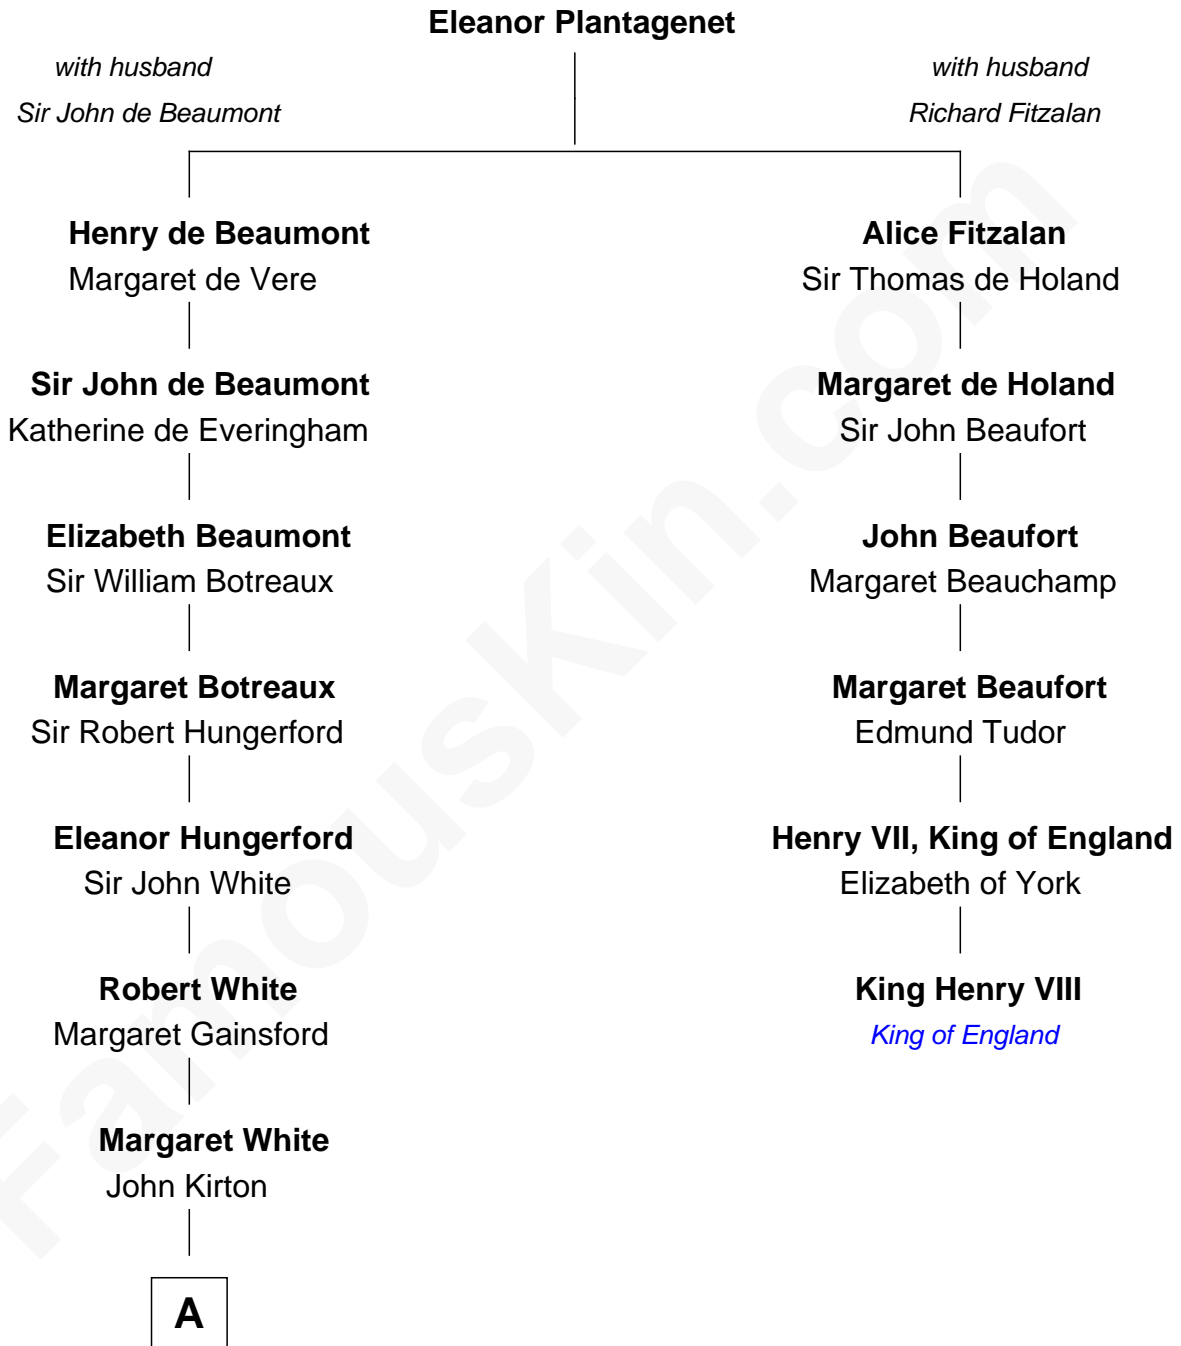

FamousKin.com Relationship Chart of

Sir Charles Tupper

6th Prime Minister of Canada

5th cousin 12 times removed of

King Henry VIII

King of England

A

Stephen Kirton

Margaret Offley

Thomas Kirton

Mary Sadler

Mary Kirton

Robert Rainsford

Edward Rainsford

Mary - - - - -

Mary Rainsford

William Bassett

William Bassett

Rachel Willison

William Bassett

Abigail Bourne

Mary Bassett

Eliakim Tupper

Charles Tupper