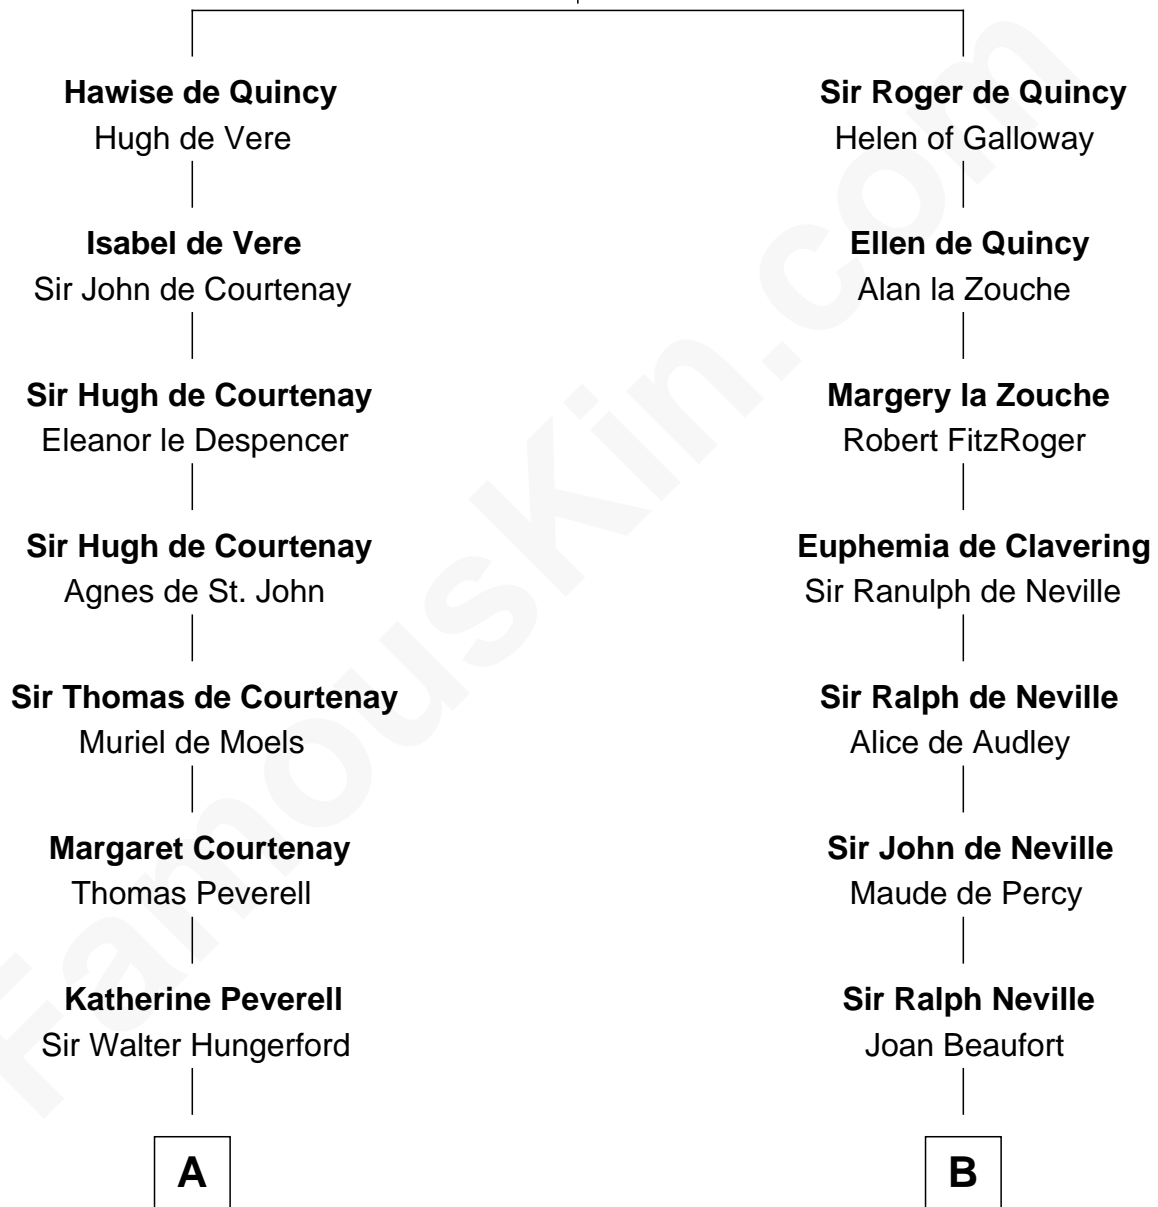

FamousKin.com Relationship Chart of

Sir Charles Tupper

6th Prime Minister of Canada

10th cousin 11 times removed of

King Henry VIII

King of England

Saher de Quincy
Margaret de Beaumont

C

William Bassett

Abigail Bourne

Mary Bassett

Eliakim Tupper

Charles Tupper

Elizabeth West

Rev. Charles Tupper

Miriam Lockhart