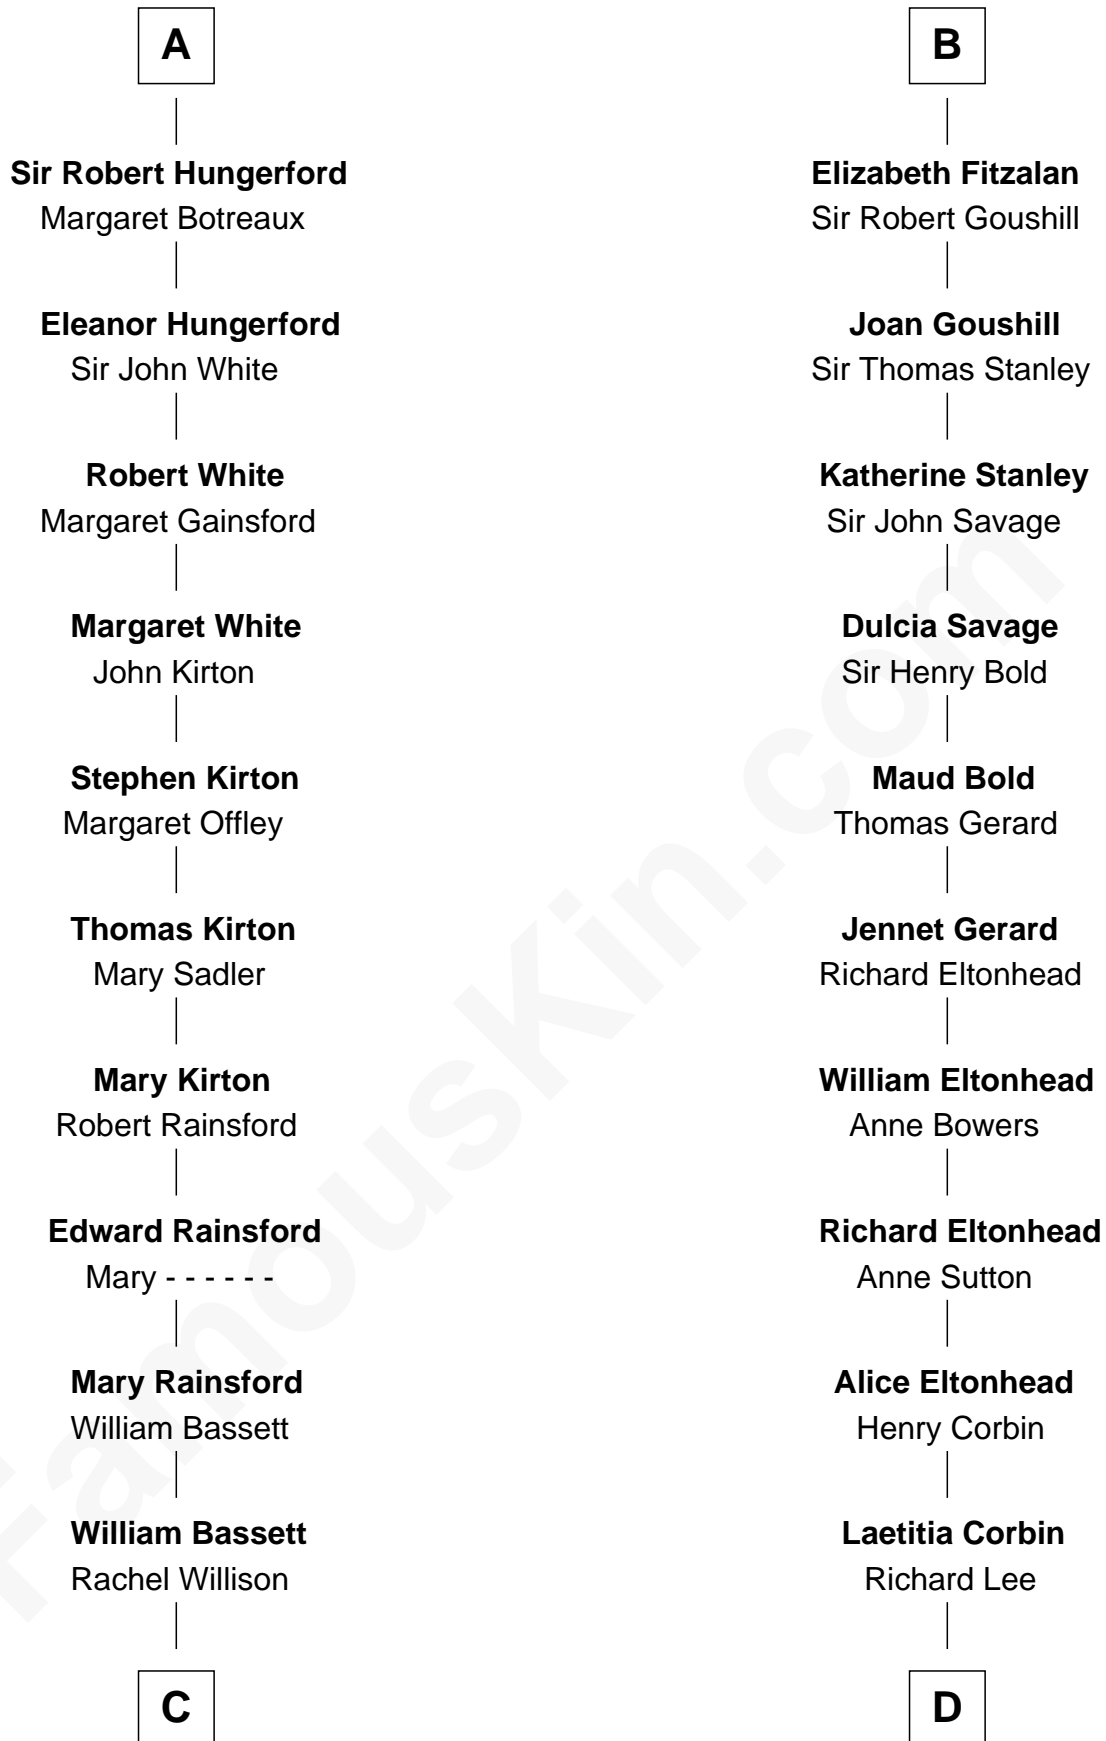

FamousKin.com
Relationship Chart of
Sir Charles Tupper

6th Prime Minister of Canada

18th cousin 3 times removed of

Francis Lightfoot Lee

Signer of the Declaration of Independence

C

William Bassett

Abigail Bourne

Mary Bassett

Eliakim Tupper

Charles Tupper

Elizabeth West

Rev. Charles Tupper

Miriam Lockhart

Sir Charles Tupper

6th Prime Minister of Canada