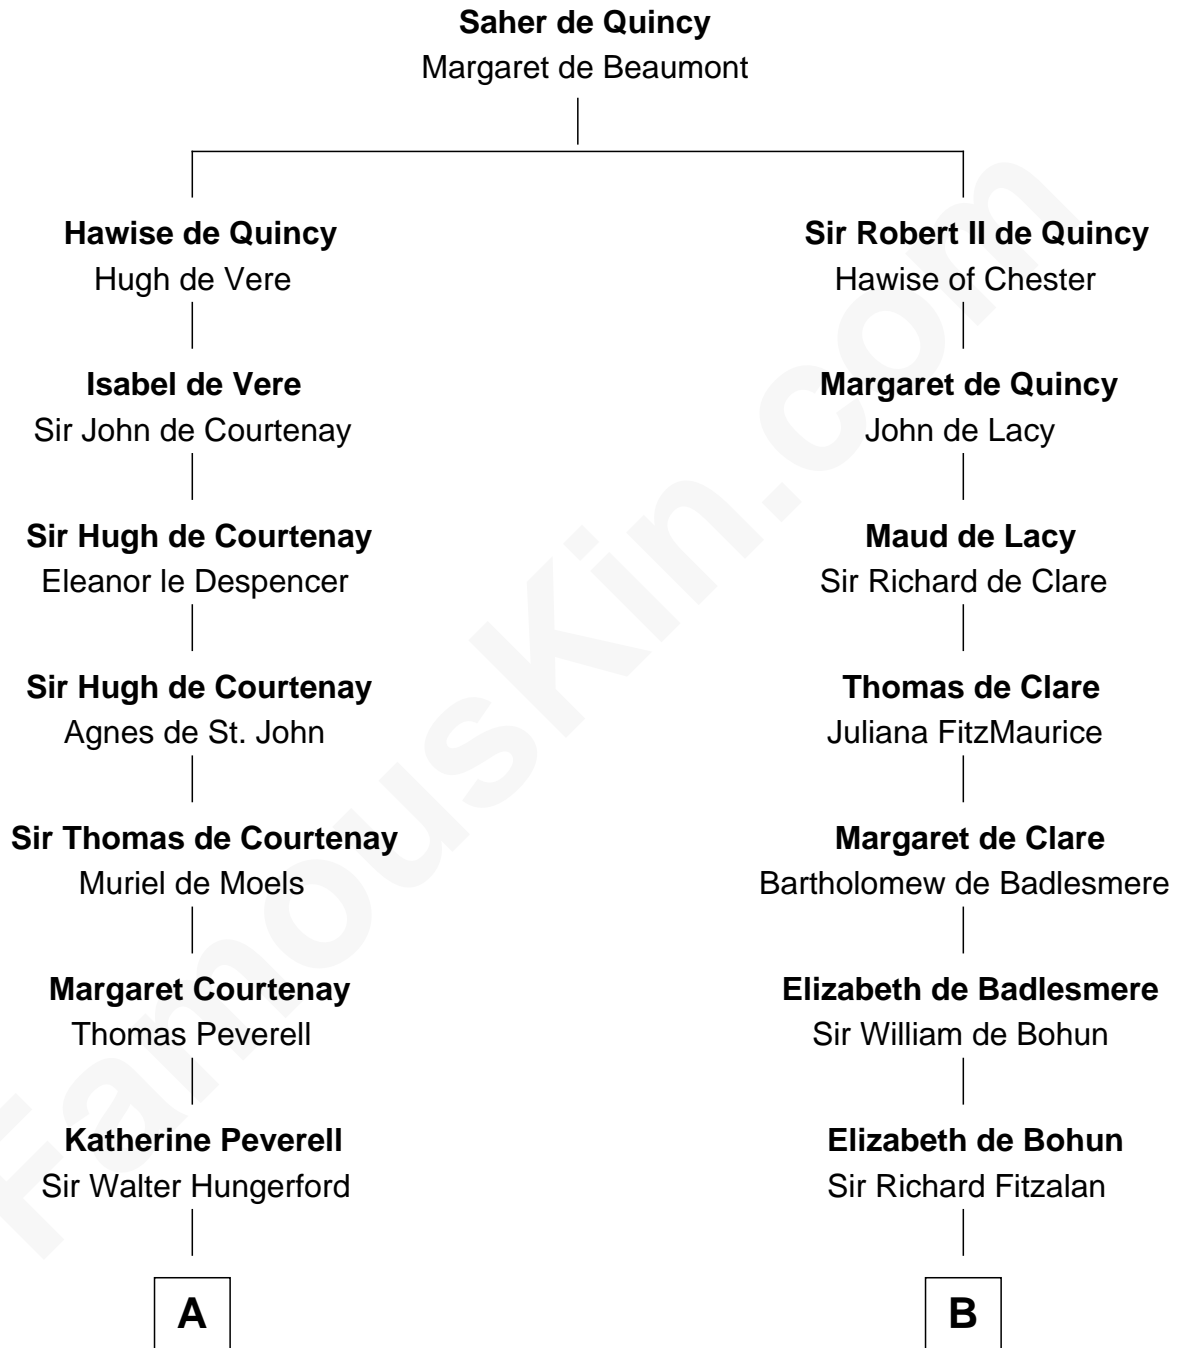

FamousKin.com
Relationship Chart of
Sir Charles Tupper

6th Prime Minister of Canada

18th cousin 3 times removed of

Francis Lightfoot Lee

Signer of the Declaration of Independence

C

William Bassett

Abigail Bourne

Mary Bassett

Eliakim Tupper

Charles Tupper

Elizabeth West

Rev. Charles Tupper

Miriam Lockhart

Sir Charles Tupper

6th Prime Minister of Canada

D

Gov. Thomas Lee

Hannah Ludwell

Francis Lightfoot Lee

Signer of Declaration of Independence

FamousKin.com