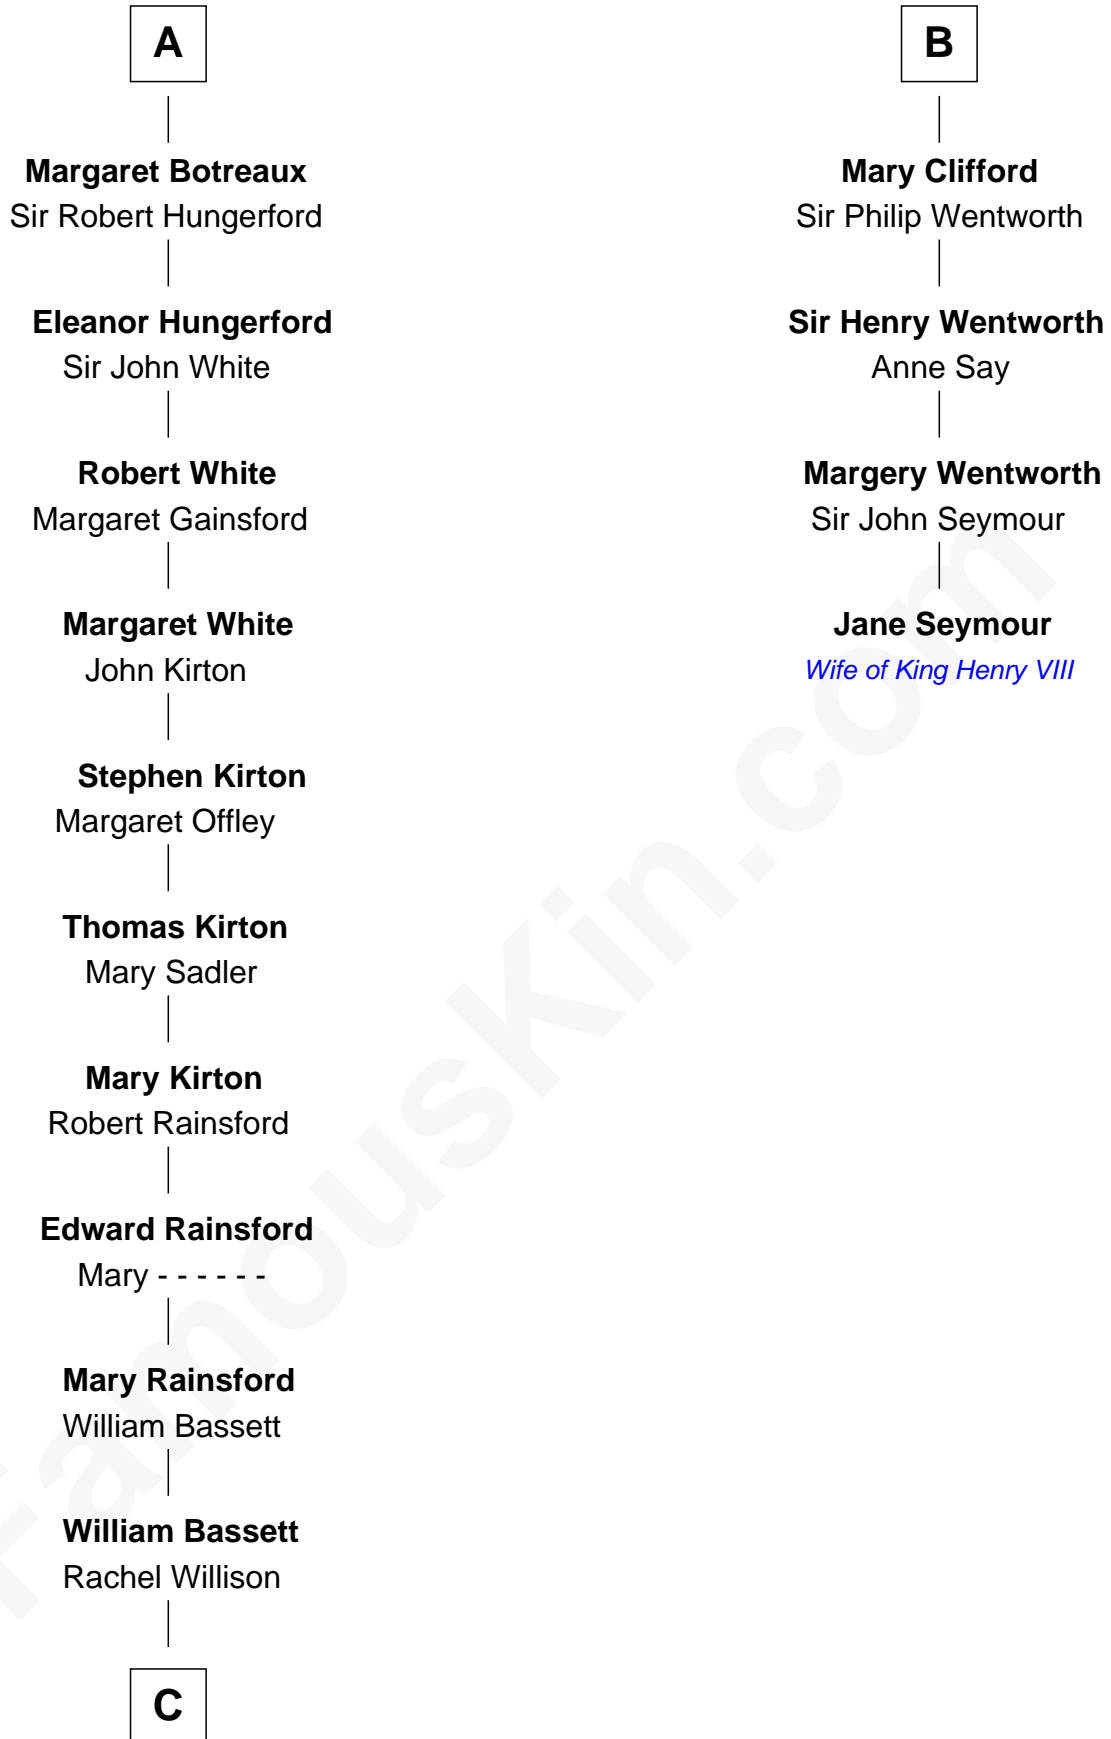

FamousKin.com

Relationship Chart of

Sir Charles Tupper

6th Prime Minister of Canada

10th cousin 11 times removed of

Jane Seymour

3rd Wife of King Henry VIII

C

William Bassett

Abigail Bourne

Mary Bassett

Eliakim Tupper

Charles Tupper

Elizabeth West

Rev. Charles Tupper

Miriam Lockhart