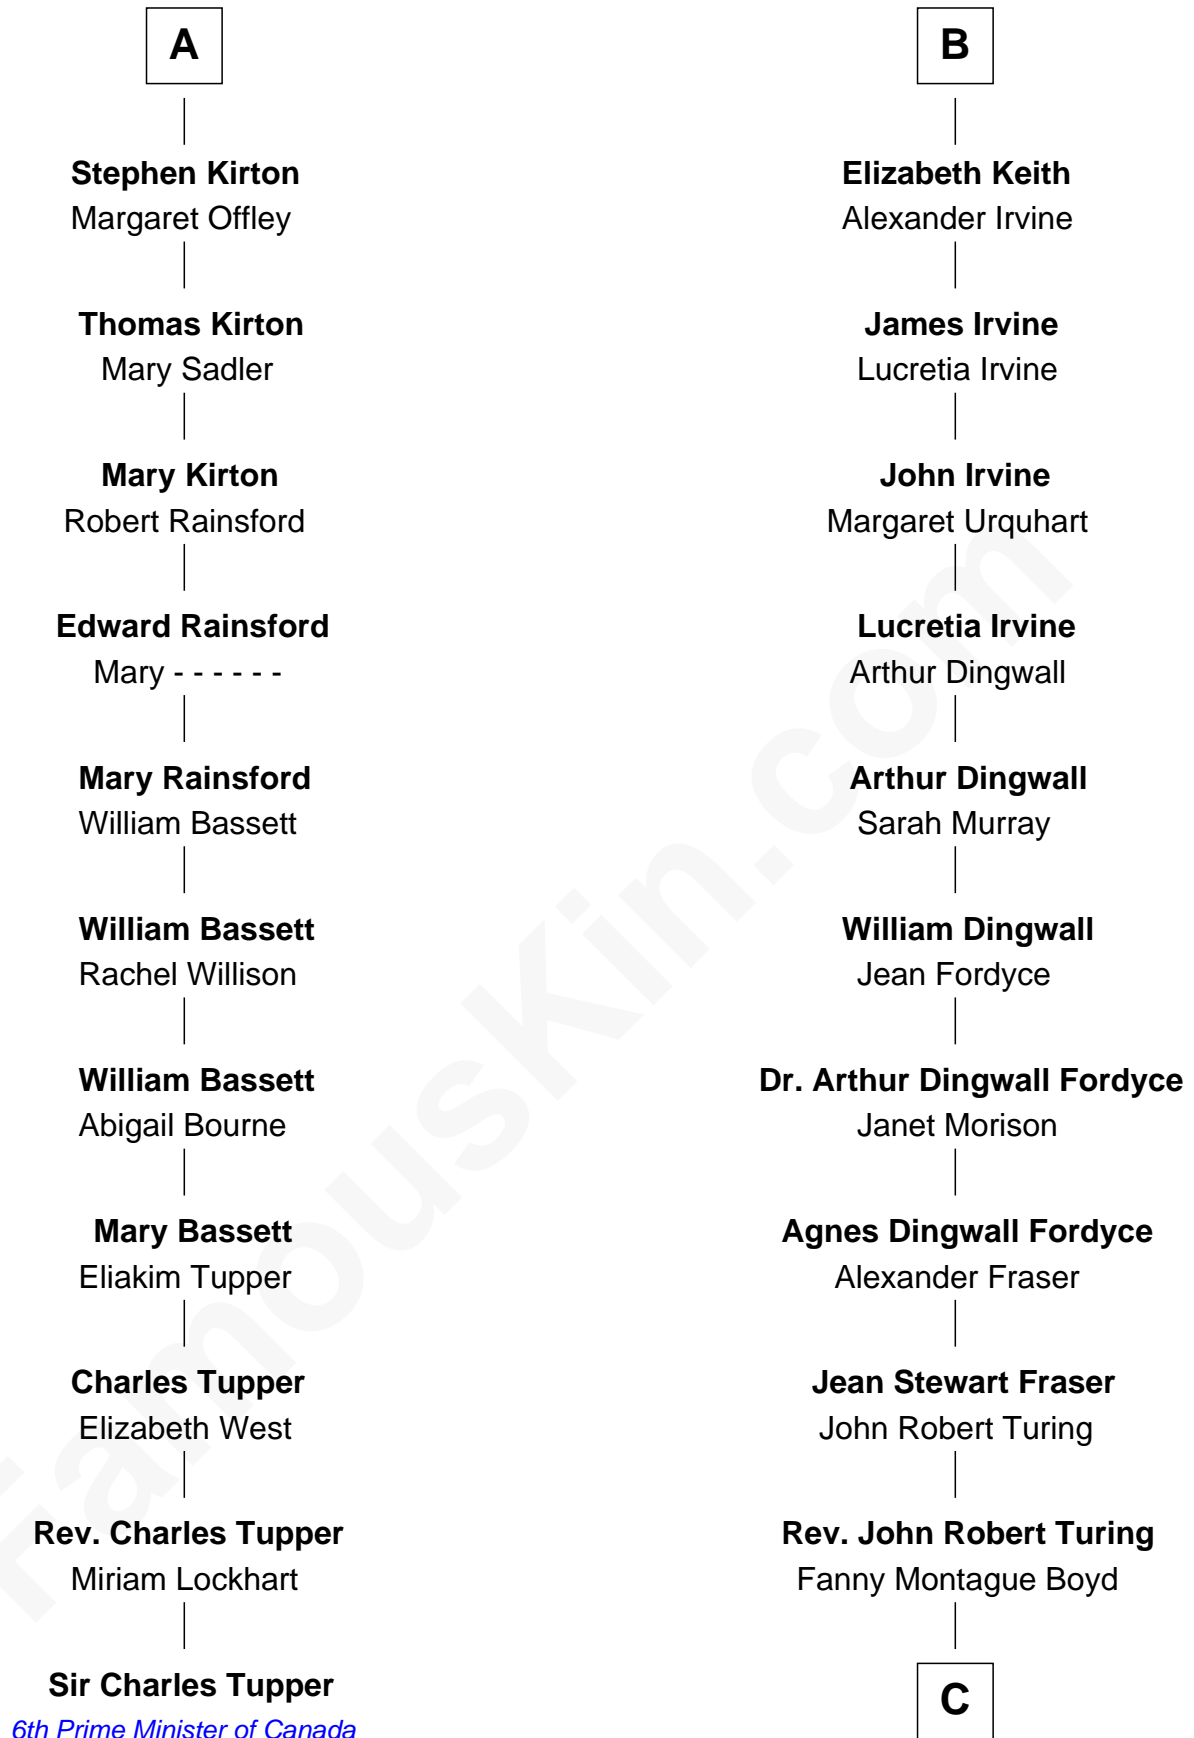

# FamousKin.com Relationship Chart of

**Sir Charles Tupper**

*6th Prime Minister of Canada*

17th cousin 1 time removed of

**Alan Turing**

*WWII Codebreaker of Nazi Enigma Machine*

**C**

**Julius Matheson Turing**

Ethel Sara Stoney

**Alan Turing**

*WWII Codebreaker of Nazi Enigma Machine*

FamousKin.com